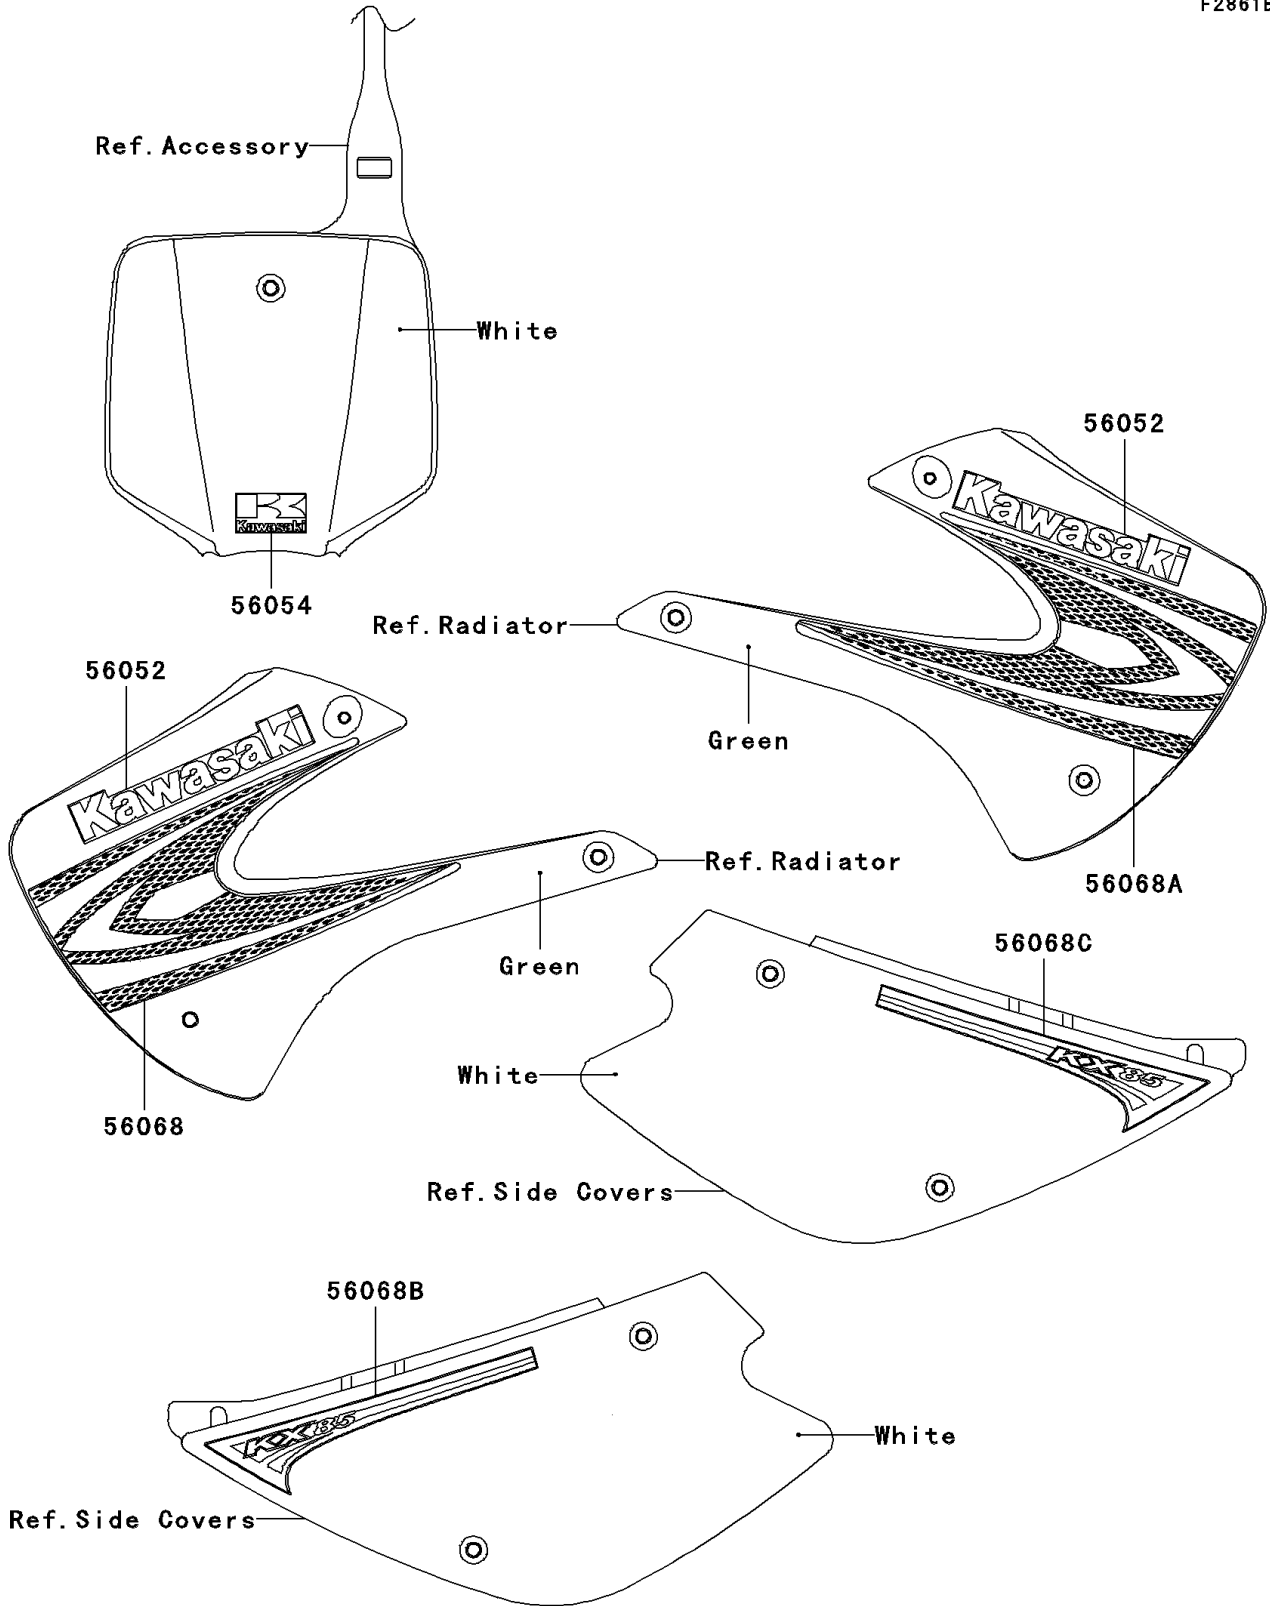

2008 KX™ 85 PARTS DIAGRAM

Decals(Green)(A8F)

F2861B

2008 KX™ 85 PARTS LIST

Decals(Green)(A8F)

ITEM NAME	PART NUMBER	QUANTITY
MARK,SHROUD,KAWASAKI (Ref # 56052)	56052-0562	2
MARK,NUMBER PLATE,K.KAWASAKI (Ref # 56054)	56054-0053	1
PATTERN,SHROUD,LH (Ref # 56068)	56068-0289	1
PATTERN,SHROUD,RH (Ref # 56068A)	56068-0290	1
PATTERN,SIDE COVER,LH (Ref # 56068B)	56068-0294	1
PATTERN,SIDE COVER,RH (Ref # 56068C)	56068-0295	1