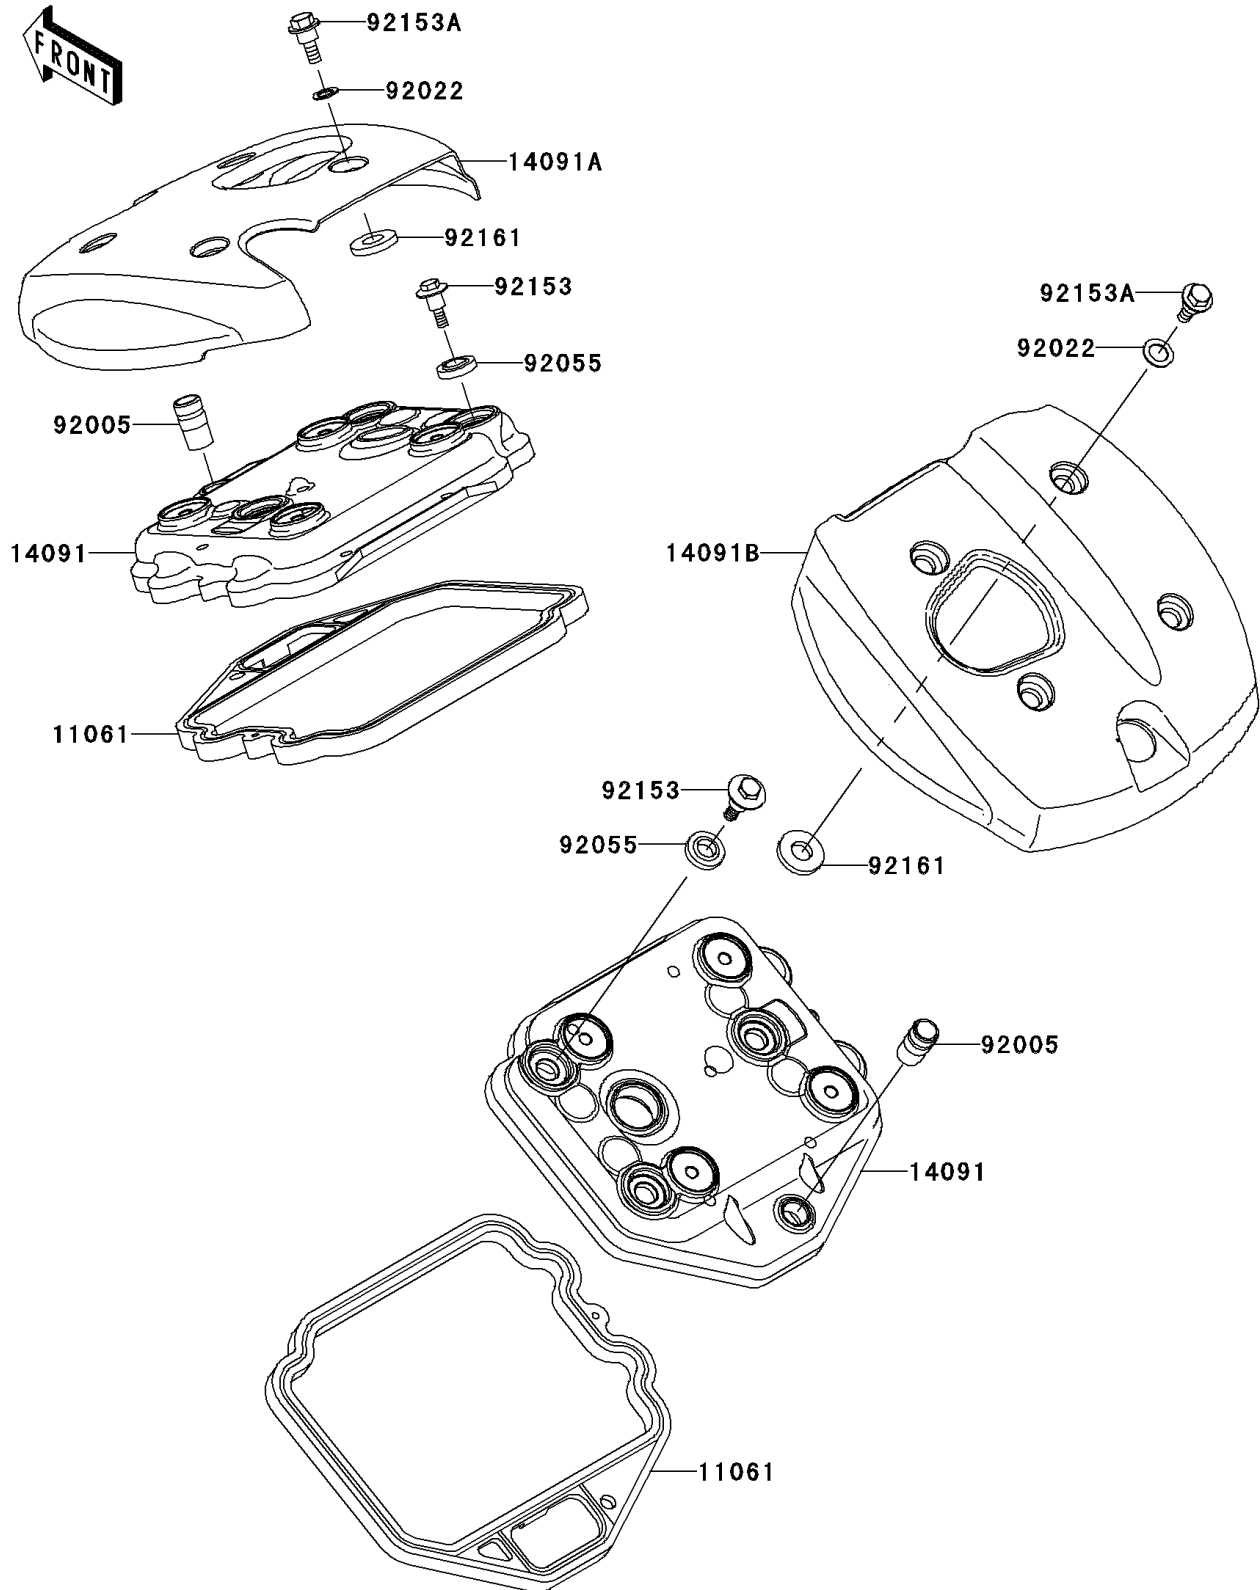

# 2006 Vulcan 900 Classic PARTS DIAGRAM

Cylinder Head Cover

E1112

## 2006 Vulcan 900 Classic PARTS LIST

### Cylinder Head Cover

ITEM NAME	PART NUMBER	QUANTITY
GASKET,HEAD COVER (Ref # 11061)	11061-0261	2
COVER,HEAD (Ref # 14091)	14091-0506	2
COVER,TOP,FR (Ref # 14091A)	14091-0507	1
COVER,TOP,RR (Ref # 14091B)	14091-0508	1
FITTING (Ref # 92005)	92005-0052	2
WASHER,10.2X16X1 (Ref # 92022)	92022-1829	8
RING-O,HEAD COVER BOLT (Ref # 92055)	92055-1352	6
BOLT,HEAD COVER (Ref # 92153)	92153-0793	6
BOLT,FLANGED,6X19 (Ref # 92153A)	92153-1400	8
DAMPER (Ref # 92161)	92161-0366	8