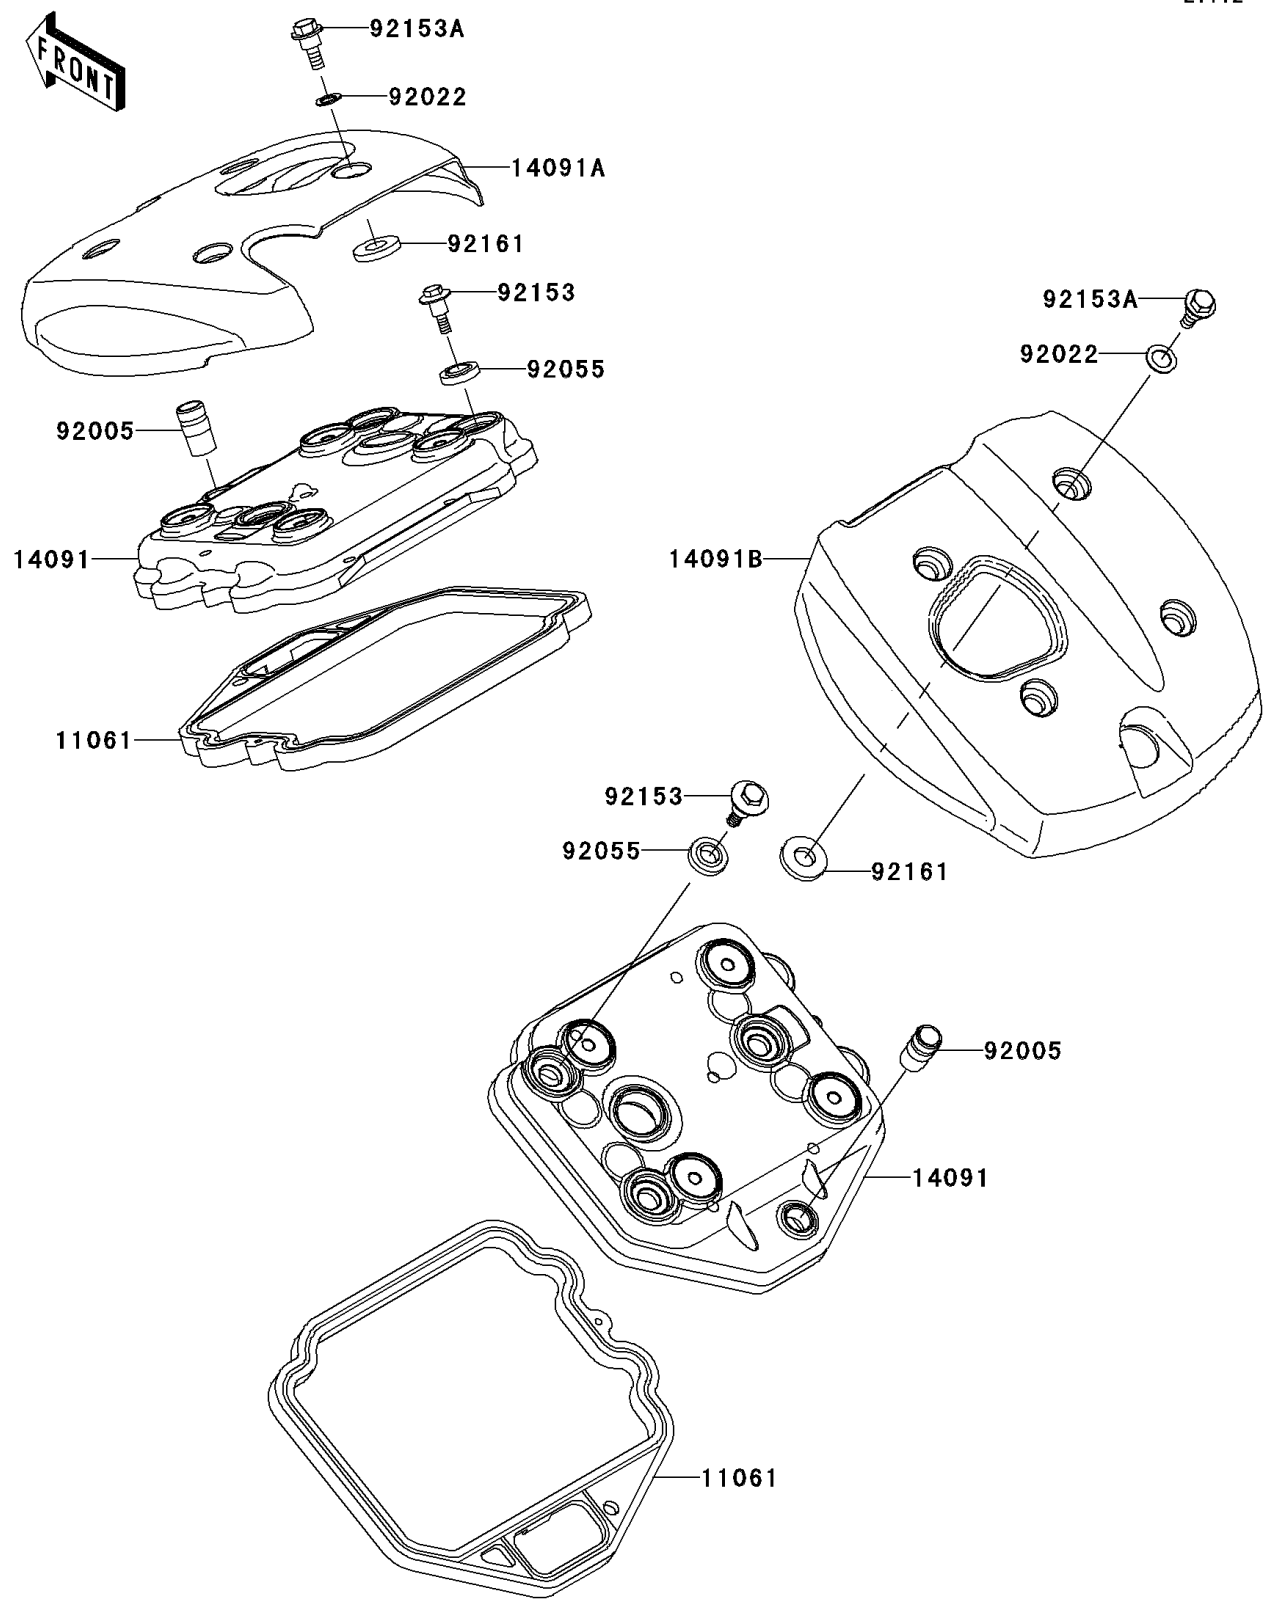

# 2008 Vulcan® 900 Classic PARTS DIAGRAM

Cylinder Head Cover

E1112

# 2008 Vulcan® 900 Classic PARTS LIST

Cylinder Head Cover

ITEM NAME	PART NUMBER	QUANTITY
-----------	-------------	----------