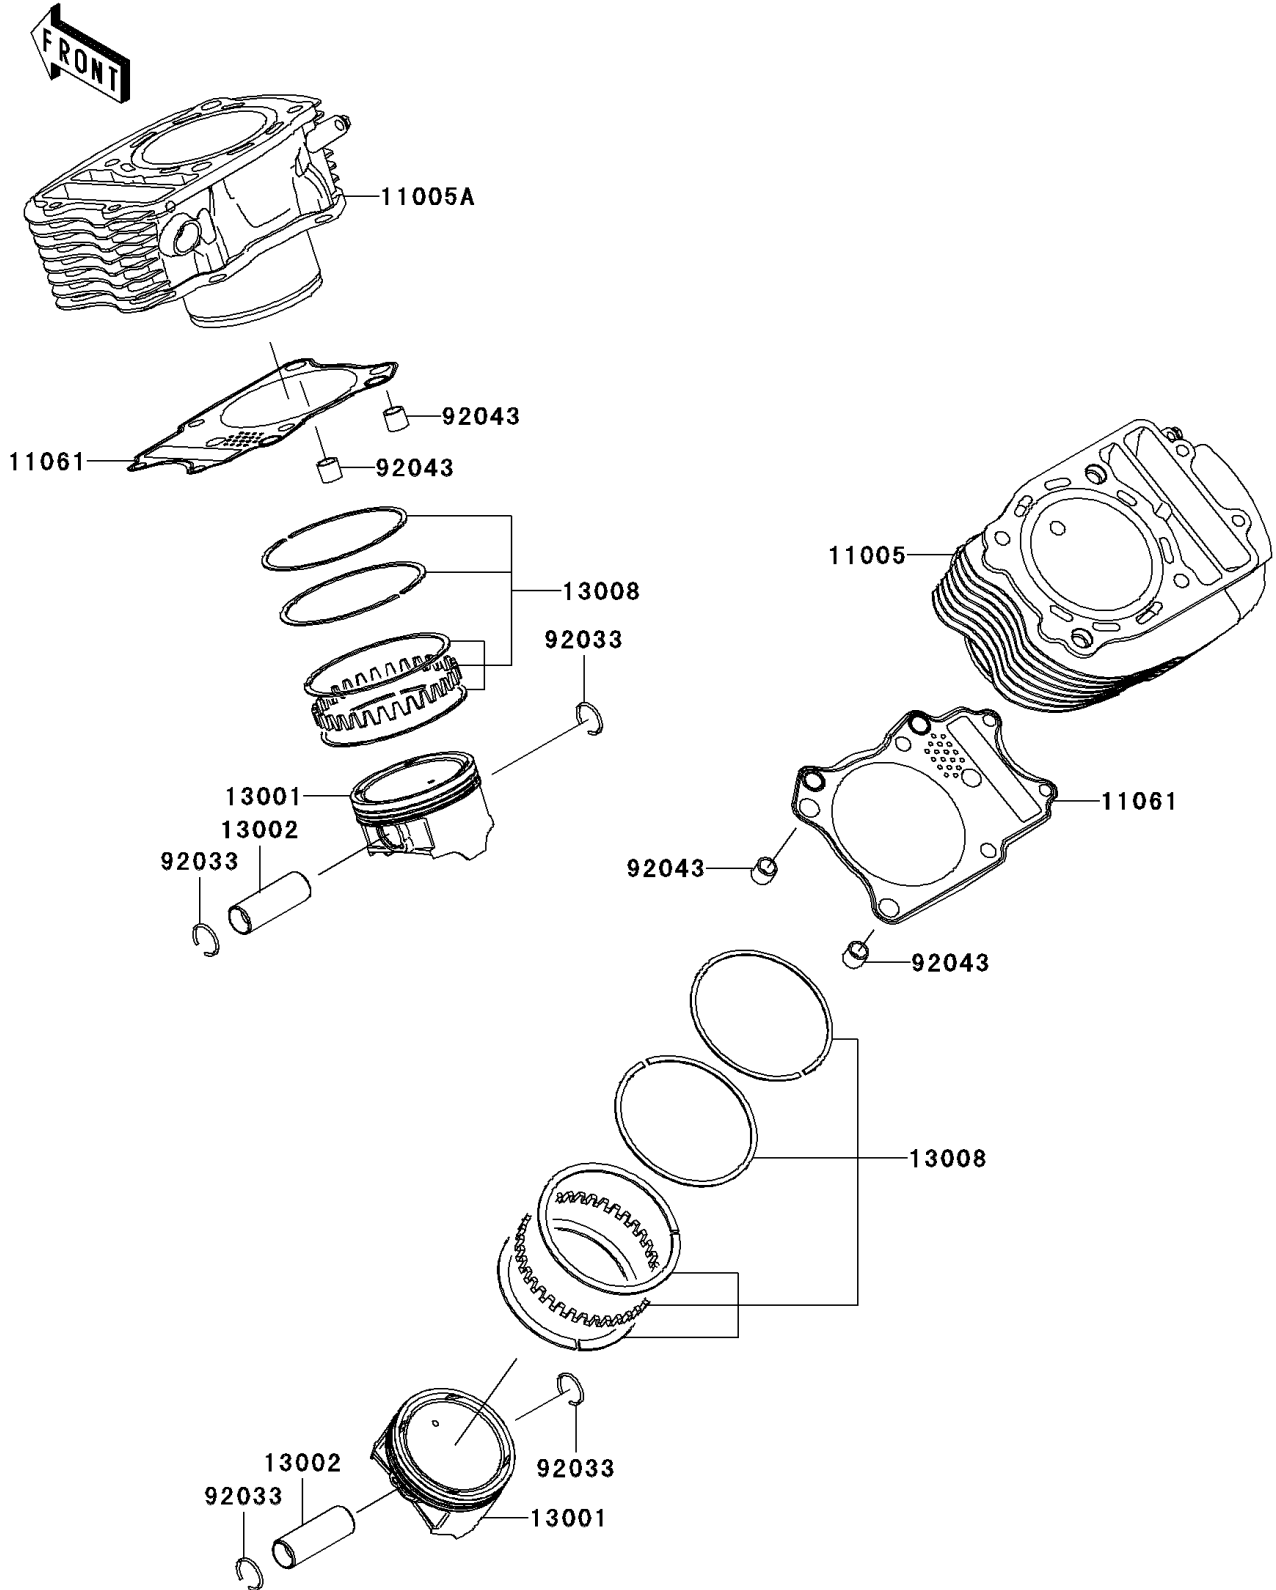

2006 Vulcan 900 Classic PARTS DIAGRAM

Cylinder/Piston(s)

E1120

2006 Vulcan 900 Classic PARTS LIST

Cylinder/Piston(s)

ITEM NAME	PART NUMBER	QUANTITY
CYLINDER-ENGINE,RR (Ref # 11005)	11005-0062	1
CYLINDER-ENGINE,FR (Ref # 11005A)	11005-0085	1
GASKET,CYLINDER BASE (Ref # 11061)	11061-0284	2
PISTON-ENGINE (Ref # 13001)	13001-0067	2
PIN-PISTON (Ref # 13002)	13002-0011	2
RING-SET-PISTON (Ref # 13008)	13008-0021	2
RING-SNAP (Ref # 92033)	92033-1188	4
PIN,11X14X12.3 (Ref # 92043)	92043-1266	4