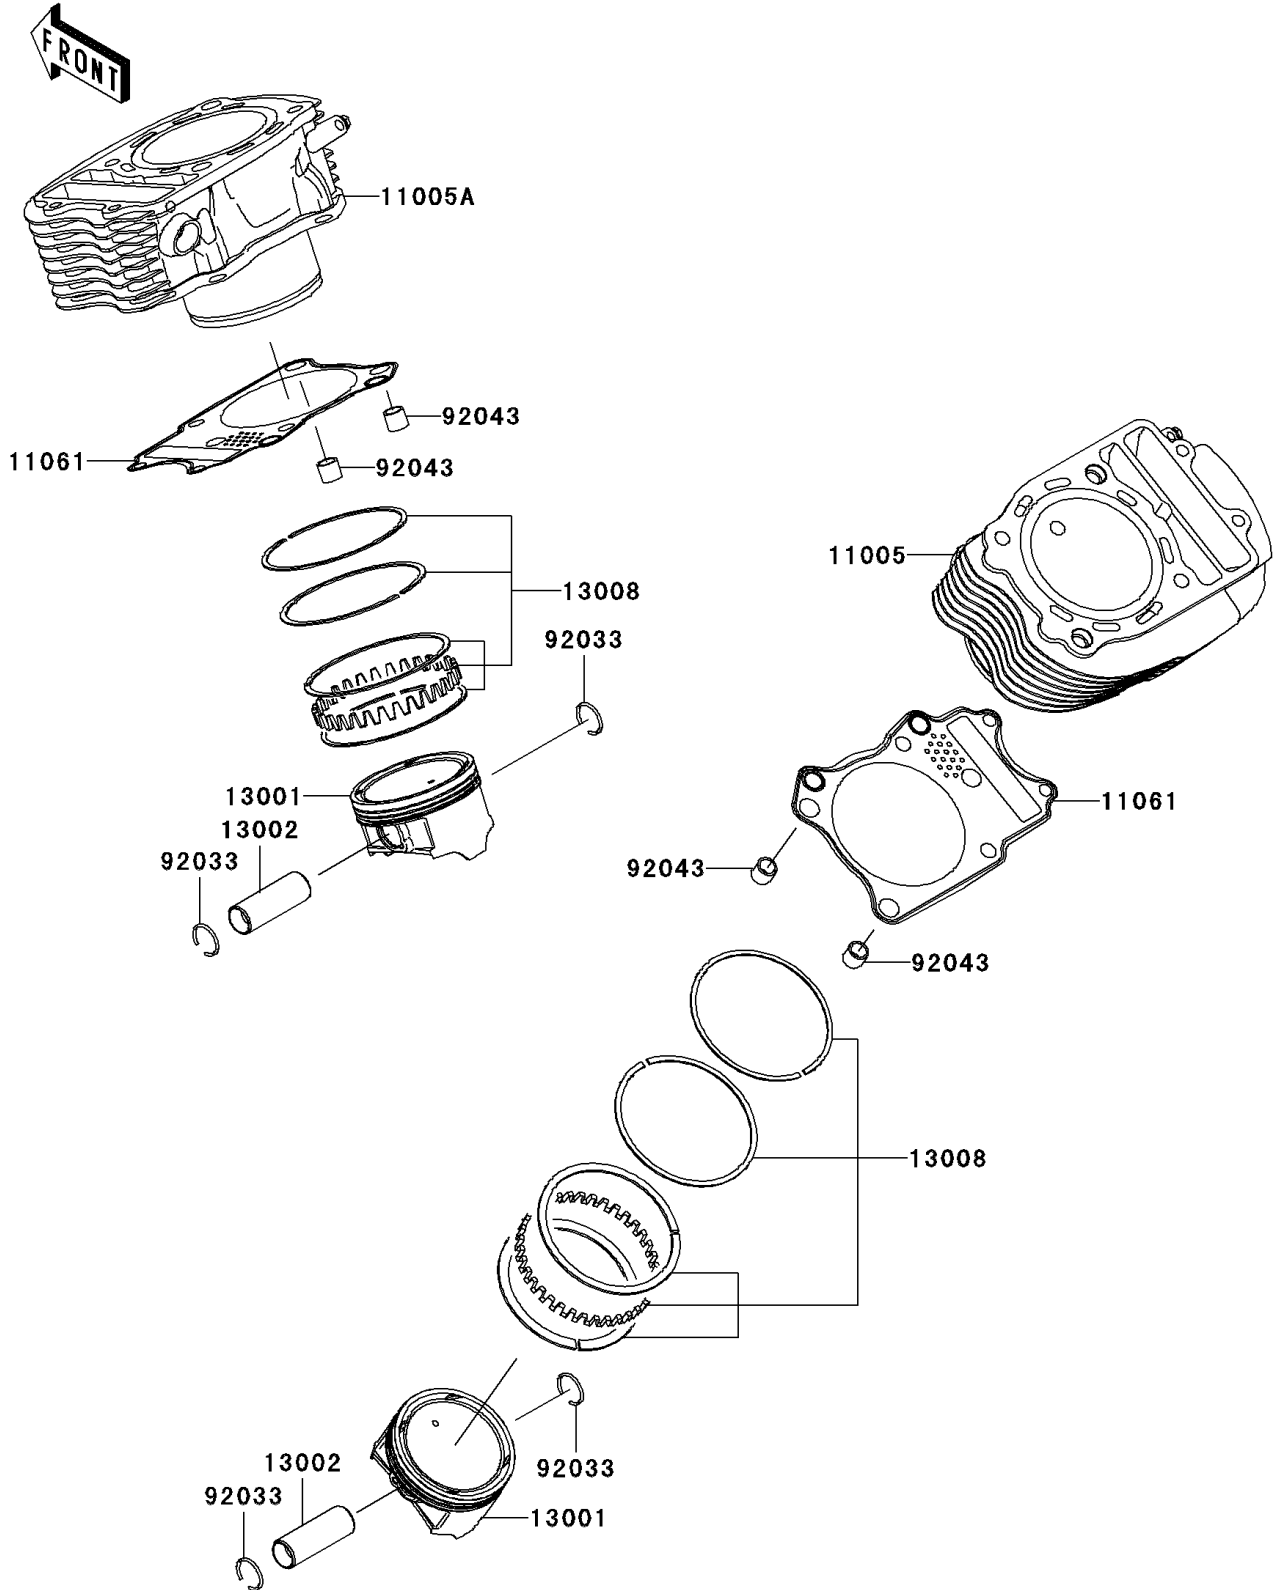

2007 Vulcan 900 Classic PARTS DIAGRAM

Cylinder/Piston(s)

E1120

2007 Vulcan 900 Classic PARTS LIST

Cylinder/Piston(s)

ITEM NAME	PART NUMBER	QUANTITY
CYLINDER-ENGINE,RR (Ref # 11005)	11005-0062	1
CYLINDER-ENGINE,FR (Ref # 11005A)	11005-0085	1
GASKET,CYLINDER BASE (Ref # 11061)	11061-0284	2
PISTON-ENGINE (Ref # 13001)	13001-0067	2
PIN-PISTON (Ref # 13002)	13002-0011	2
RING-SET-PISTON (Ref # 13008)	13008-0021	2
RING-SNAP (Ref # 92033)	92033-1188	4
PIN,11X14X12.3 (Ref # 92043)	92043-1266	4