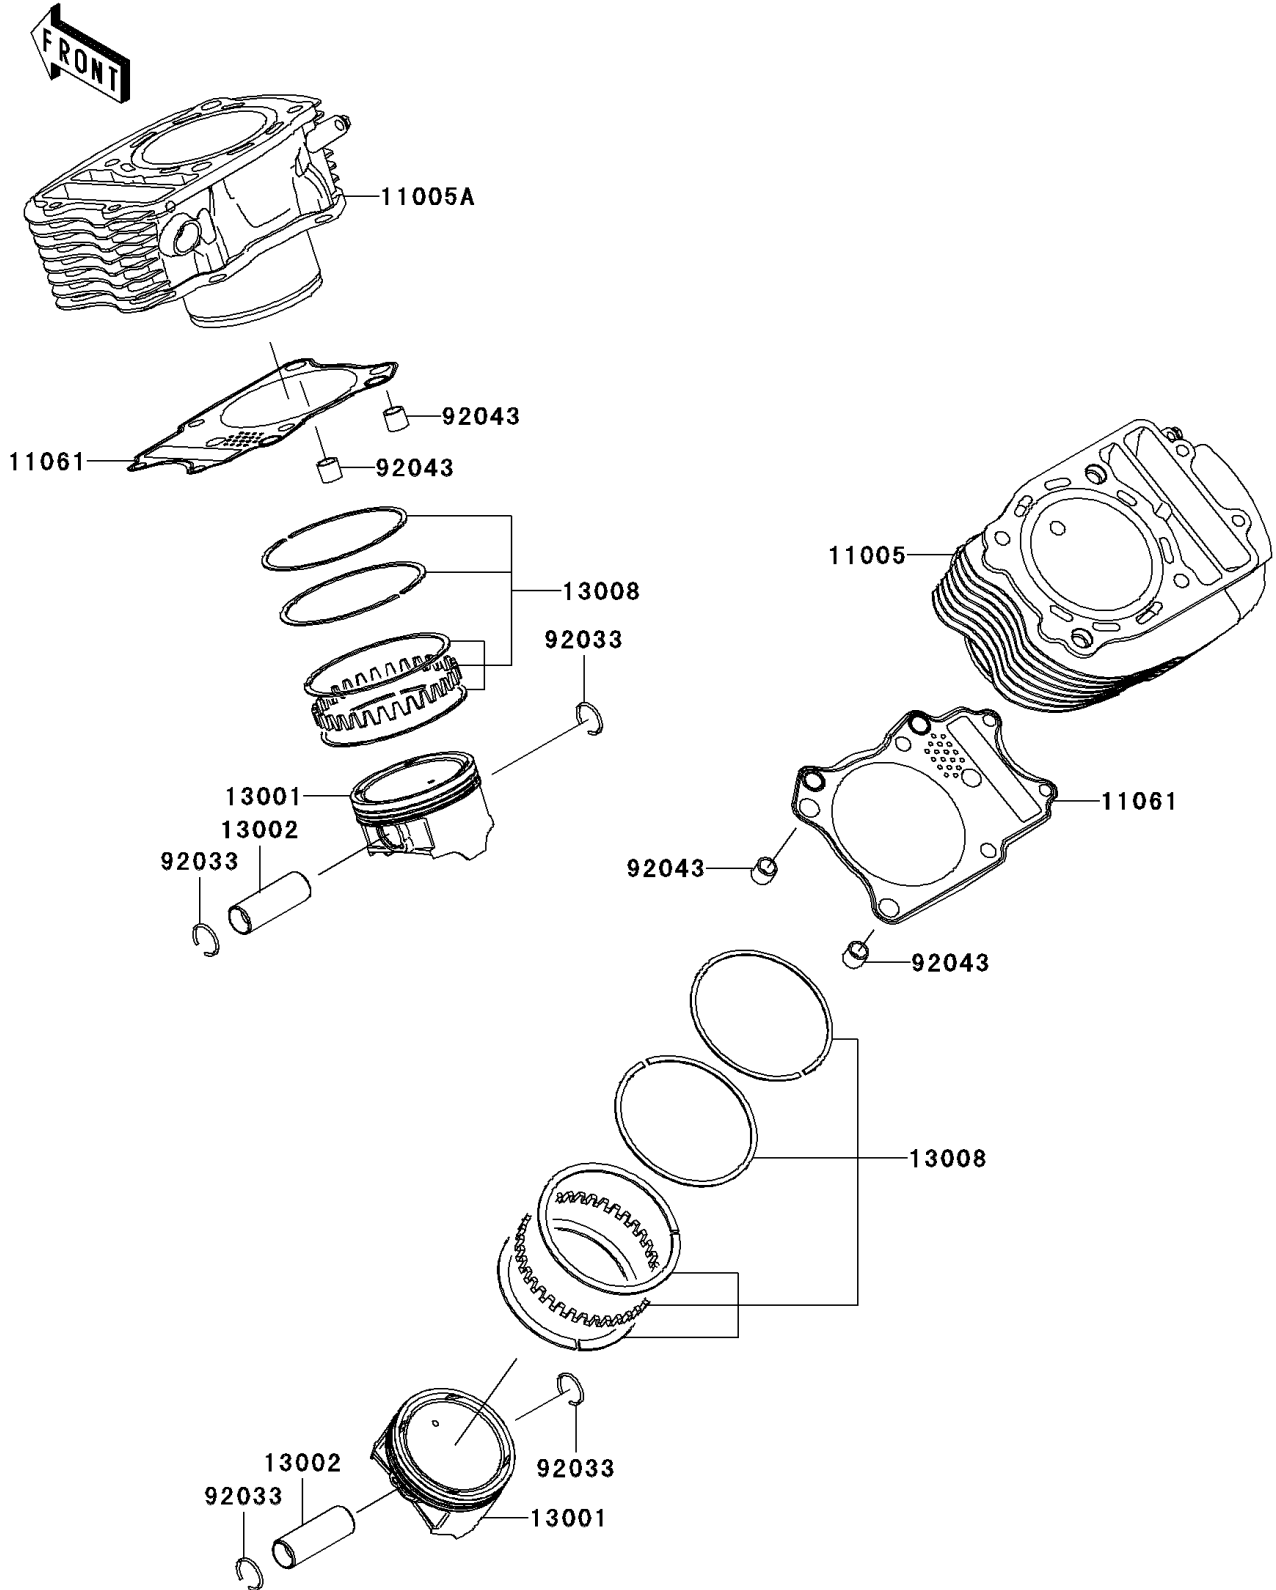

# 2007 Vulcan 900 Classic PARTS DIAGRAM

Cylinder/Piston(s)

E1120

## 2007 Vulcan 900 Classic PARTS LIST

Cylinder/Piston(s)

ITEM NAME	PART NUMBER	QUANTITY
CYLINDER-ENGINE,RR (Ref # 11005)	11005-0062	1
CYLINDER-ENGINE,FR (Ref # 11005A)	11005-0085	1
GASKET,CYLINDER BASE (Ref # 11061)	11061-0284	2
PISTON-ENGINE (Ref # 13001)	13001-0067	2
PIN-PISTON (Ref # 13002)	13002-0011	2
RING-SET-PISTON (Ref # 13008)	13008-0021	2
RING-SNAP (Ref # 92033)	92033-1188	4
PIN,11X14X12.3 (Ref # 92043)	92043-1266	4