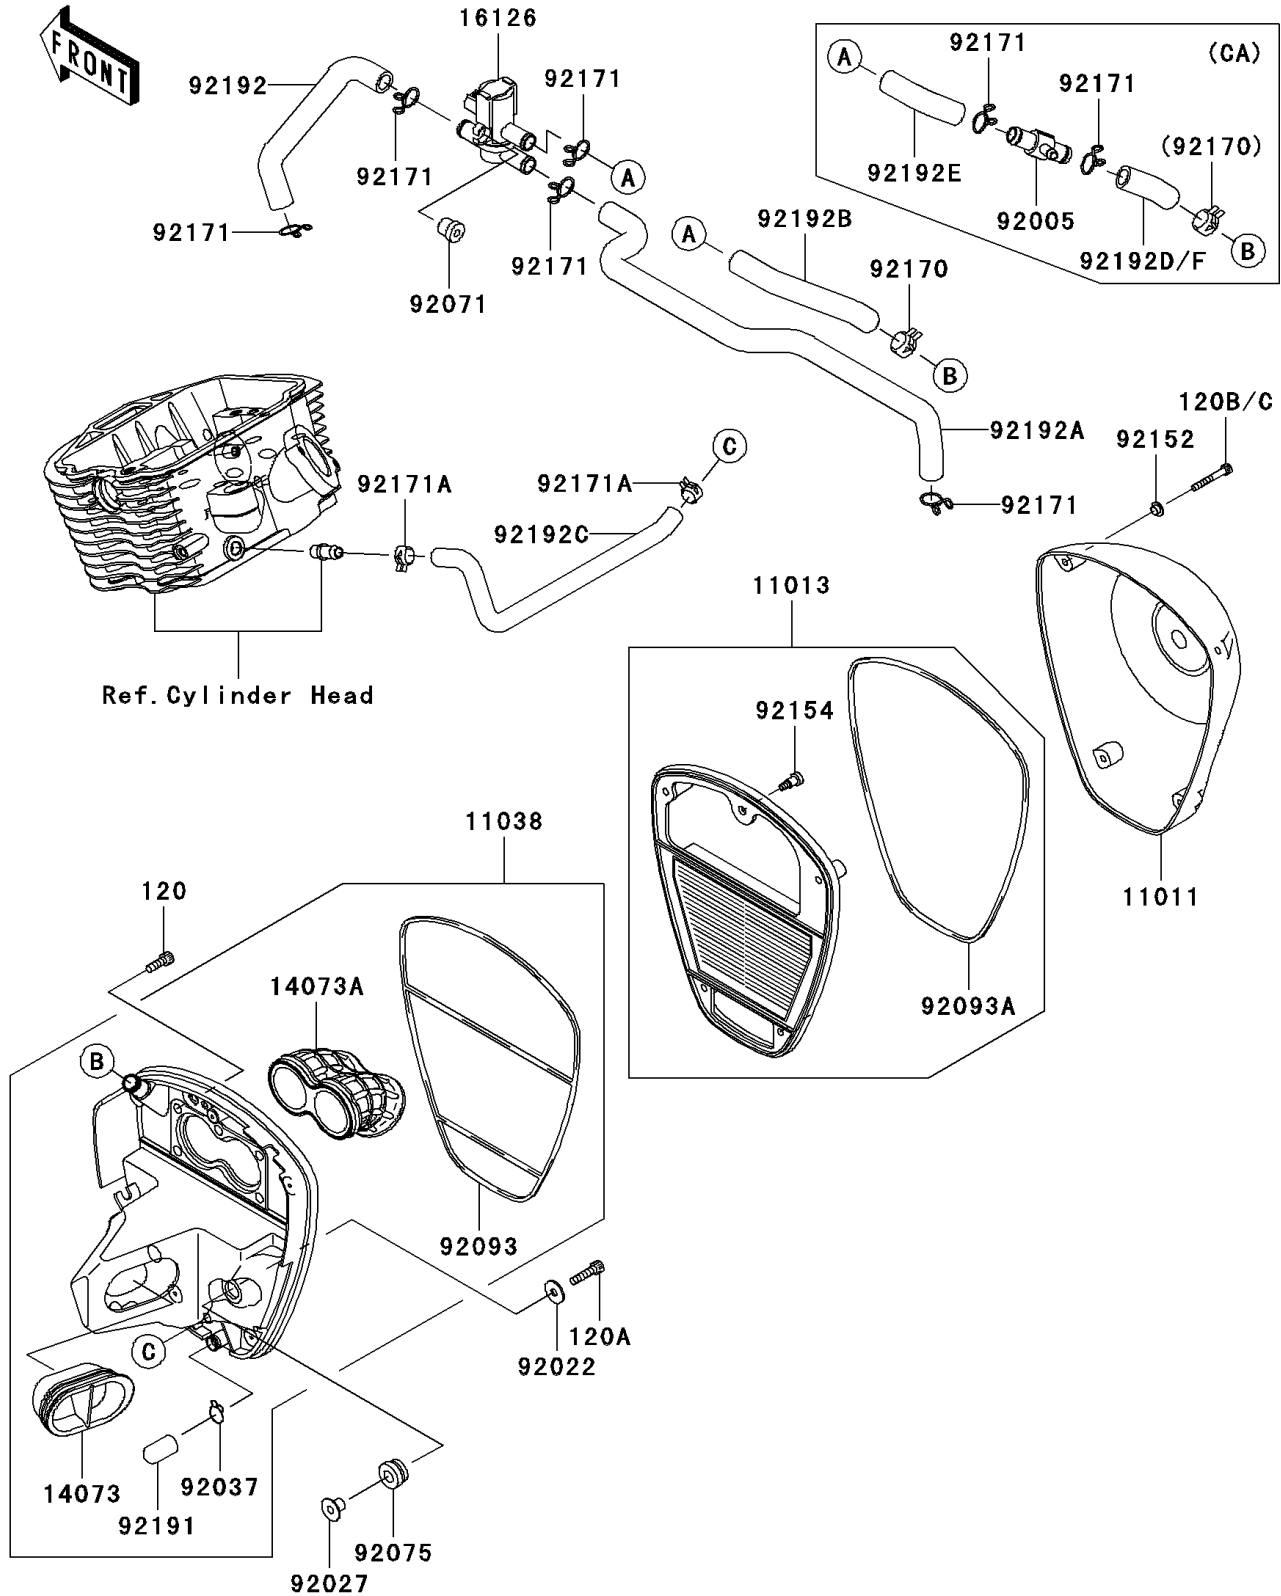

2006 Vulcan 900 Classic PARTS DIAGRAM

Air Cleaner

E1130

2006 Vulcan 900 Classic PARTS LIST

Air Cleaner

ITEM NAME	PART NUMBER	QUANTITY
BOLT-SOCKET,6X18 (Ref # 120)	120CA0618	5
BOLT-SOCKET,6X25 (Ref # 120A)	120CA0625	2
BOLT-SOCKET,5X35 (Ref # 120C)	120R0535	4
CASE-AIR FILTER (Ref # 11011)	11011-0080	1
ELEMENT-AIR FILTER (Ref # 11013)	11013-0015	1
CASE-ASSY-AIR FILTER (Ref # 11038)	11038-0015	1
DUCT,INTAKE (Ref # 14073)	14073-0103	1
DUCT,THROTTLE BODY (Ref # 14073A)	14073-0104	1
VALVE,AIR SWITCHING (Ref # 16126)	16126-1437	1
WASHER,6.5X20X1.6 (Ref # 92022)	92022-1557	2
COLLAR,L=12 (Ref # 92027)	92027-1062	2
CLAMP,14.5MM (Ref # 92037)	92037-1900	1
GROMMET (Ref # 92071)	92071-0026	1
DAMPER,RUBBER (Ref # 92075)	92075-1123	2
SEAL (Ref # 92093)	92093-0054	1
SEAL (Ref # 92093A)	92093-0057	1
COLLAR (Ref # 92152)	92152-0451	4
BOLT,SOCKET,5X16.5 (Ref # 92154)	92154-0120	1
CLAMP (Ref # 92170)	92170-1989	1
CLAMP (Ref # 92171A)	92171-1441	2
TUBE (Ref # 92191)	92191-1704	1
TUBE,ASV-FR HEAD (Ref # 92192)	92192-0266	1
TUBE,ASV-RR HEAD (Ref # 92192A)	92192-0267	1
TUBE,BLOWBY (Ref # 92192C)	92192-0269	1
FITTING (Ref # 92005)	92005-0054	1
CLAMP (Ref # 92171)	92171-0790	5
CLAMP (Ref # 92171)	92171-0790	7
TUBE,A/C-ASV (Ref # 92192B)	92192-0268	1
TUBE,A/C-FITTING (Ref # 92192D)	92192-0344	1