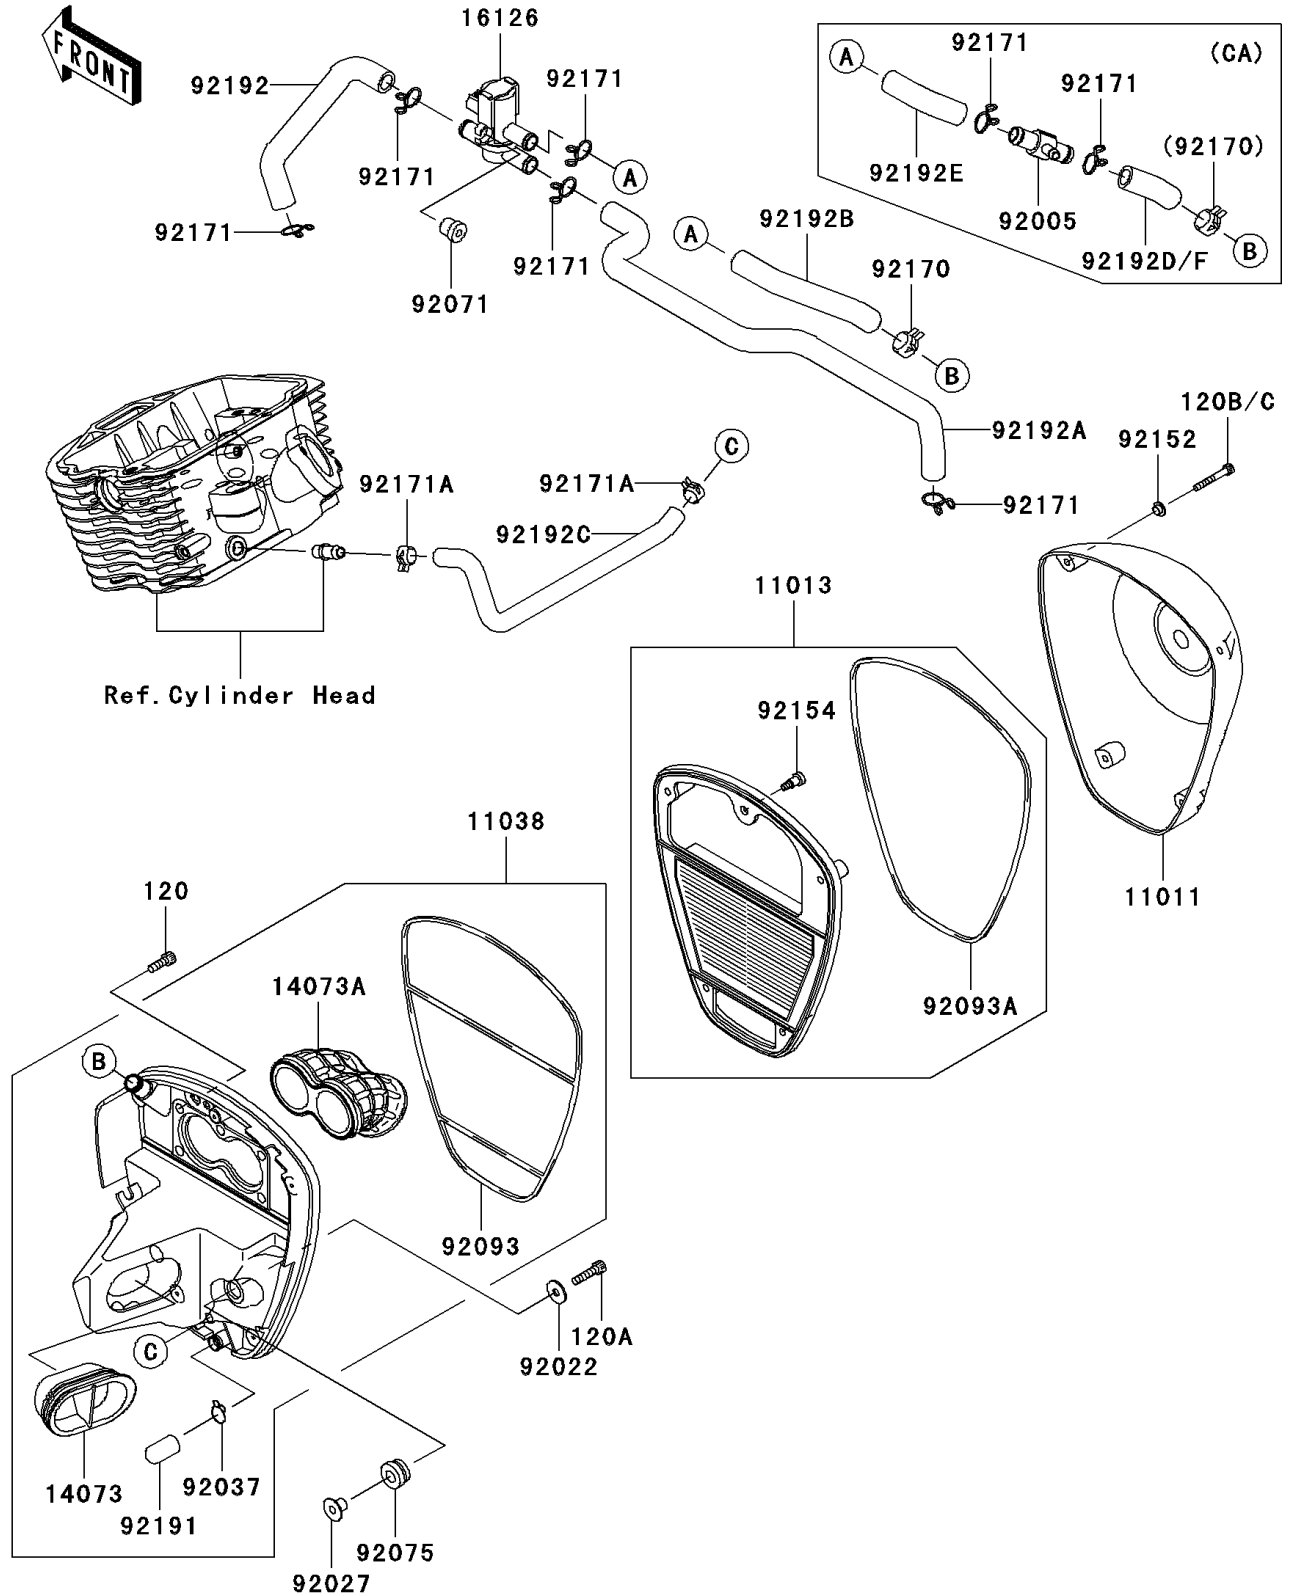

2008 Vulcan® 900 Classic PARTS DIAGRAM

Air Cleaner

E1130

2008 Vulcan® 900 Classic PARTS LIST

Air Cleaner

ITEM NAME	PART NUMBER	QUANTITY
BOLT-SOCKET,6X18 (Ref # 120)	120CA0618	5
BOLT-SOCKET,6X25 (Ref # 120A)	120CA0625	2
BOLT-SOCKET,5X35 (Ref # 120C)	120R0535	4
CASE-AIR FILTER (Ref # 11011)	11011-0080	1
ELEMENT-AIR FILTER (Ref # 11013)	11013-0015	1
CASE-ASSY-AIR FILTER (Ref # 11038)	11038-0015	1
DUCT,INTAKE (Ref # 14073)	14073-0103	1
DUCT,THROTTLE BODY (Ref # 14073A)	14073-0104	1
VALVE,AIR SWITCHING (Ref # 16126)	16126-1437	1
WASHER,6.5X20X1.6 (Ref # 92022)	92022-1557	2
COLLAR,L=12 (Ref # 92027)	92027-1062	2
CLAMP,14.5MM (Ref # 92037)	92037-1900	1
GROMMET (Ref # 92071)	92071-0026	1
DAMPER,RUBBER (Ref # 92075)	92075-1123	2
SEAL (Ref # 92093)	92093-0054	1
SEAL (Ref # 92093A)	92093-0057	1
COLLAR (Ref # 92152)	92152-0451	4
BOLT,SOCKET,5X16.5 (Ref # 92154)	92154-0120	1
CLAMP (Ref # 92170)	92170-1989	1
CLAMP (Ref # 92171A)	92171-1441	2
TUBE (Ref # 92191)	92191-1704	1
TUBE,ASV-FR HEAD (Ref # 92192)	92192-0266	1
TUBE,ASV-RR HEAD (Ref # 92192A)	92192-0267	1
TUBE,BLOWBY (Ref # 92192C)	92192-0269	1
FITTING (Ref # 92005)	92005-0054	1
CLAMP (Ref # 92171)	92171-0790	5
CLAMP (Ref # 92171)	92171-0790	7
TUBE,A/C-ASV (Ref # 92192B)	92192-0268	1
TUBE,ASV-FITTING (Ref # 92192E)	92192-0345	1