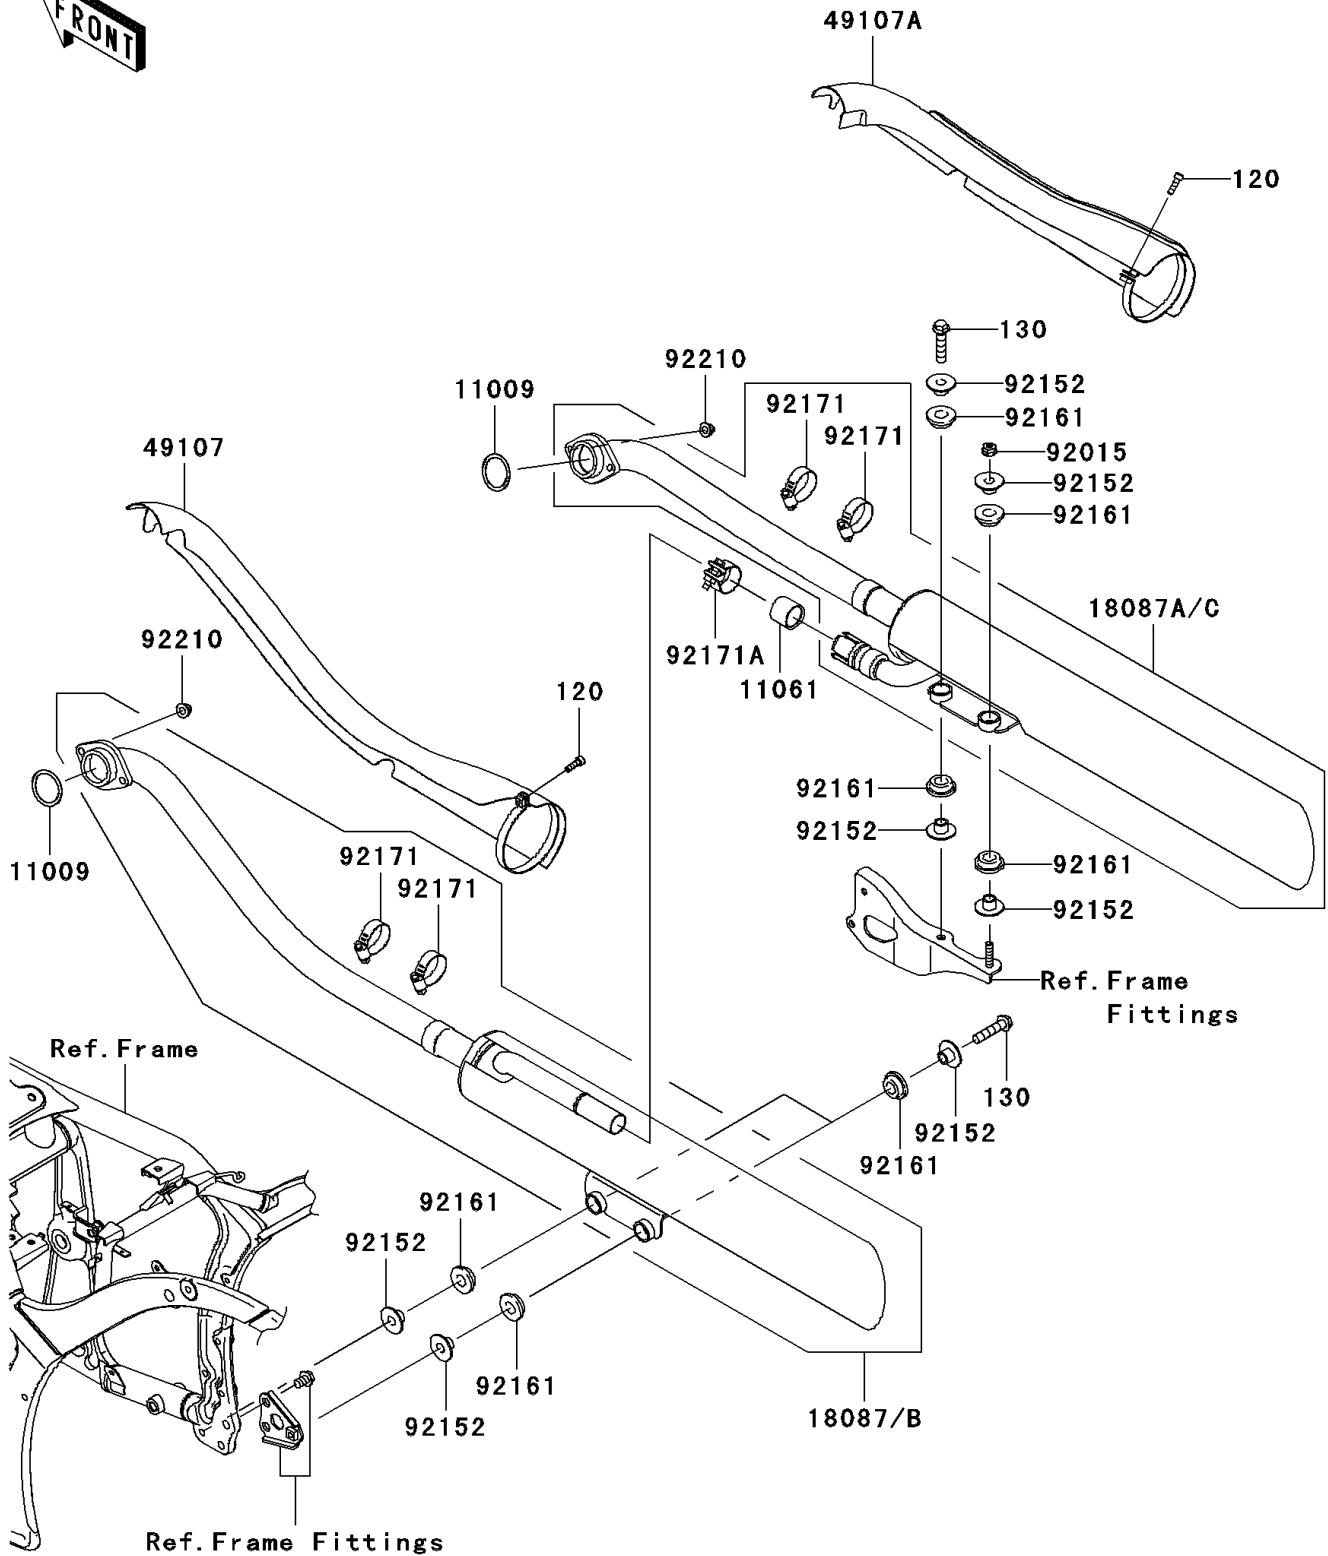

2006 Vulcan 900 Classic PARTS DIAGRAM

Muffler(s)

E1140

2006 Vulcan 900 Classic PARTS LIST

Muffler(s)

ITEM NAME	PART NUMBER	QUANTITY
BOLT-SOCKET,6X20 (Ref # 120)	120CC0620	2
BOLT-FLANGED,8X35 (Ref # 130)	130BB0835	3
GASKET,EXHAUST PIPE HOLDER (Ref # 11009)	11009-1856	2
GASKET,MUFFLER JOINT (Ref # 11061)	11061-0207	1
MUFFLER,FR (Ref # 18087)	18087-0116	1
MUFFLER,RR (Ref # 18087A)	18087-0123	1
COVER-EXHAUST PIPE,FR (Ref # 49107)	49107-0087	1
COVER-EXHAUST PIPE,RR (Ref # 49107A)	49107-0106	1
NUT,8MM (Ref # 92015)	92015-1357	1
COLLAR,8.8X12X10.6 (Ref # 92152)	92152-0082	8
DAMPER (Ref # 92161)	92161-0135	8
CLAMP (Ref # 92171)	92171-0059	4
CLAMP (Ref # 92171A)	92171-0593	1
NUT,CAP,8MM (Ref # 92210)	92210-1132	4