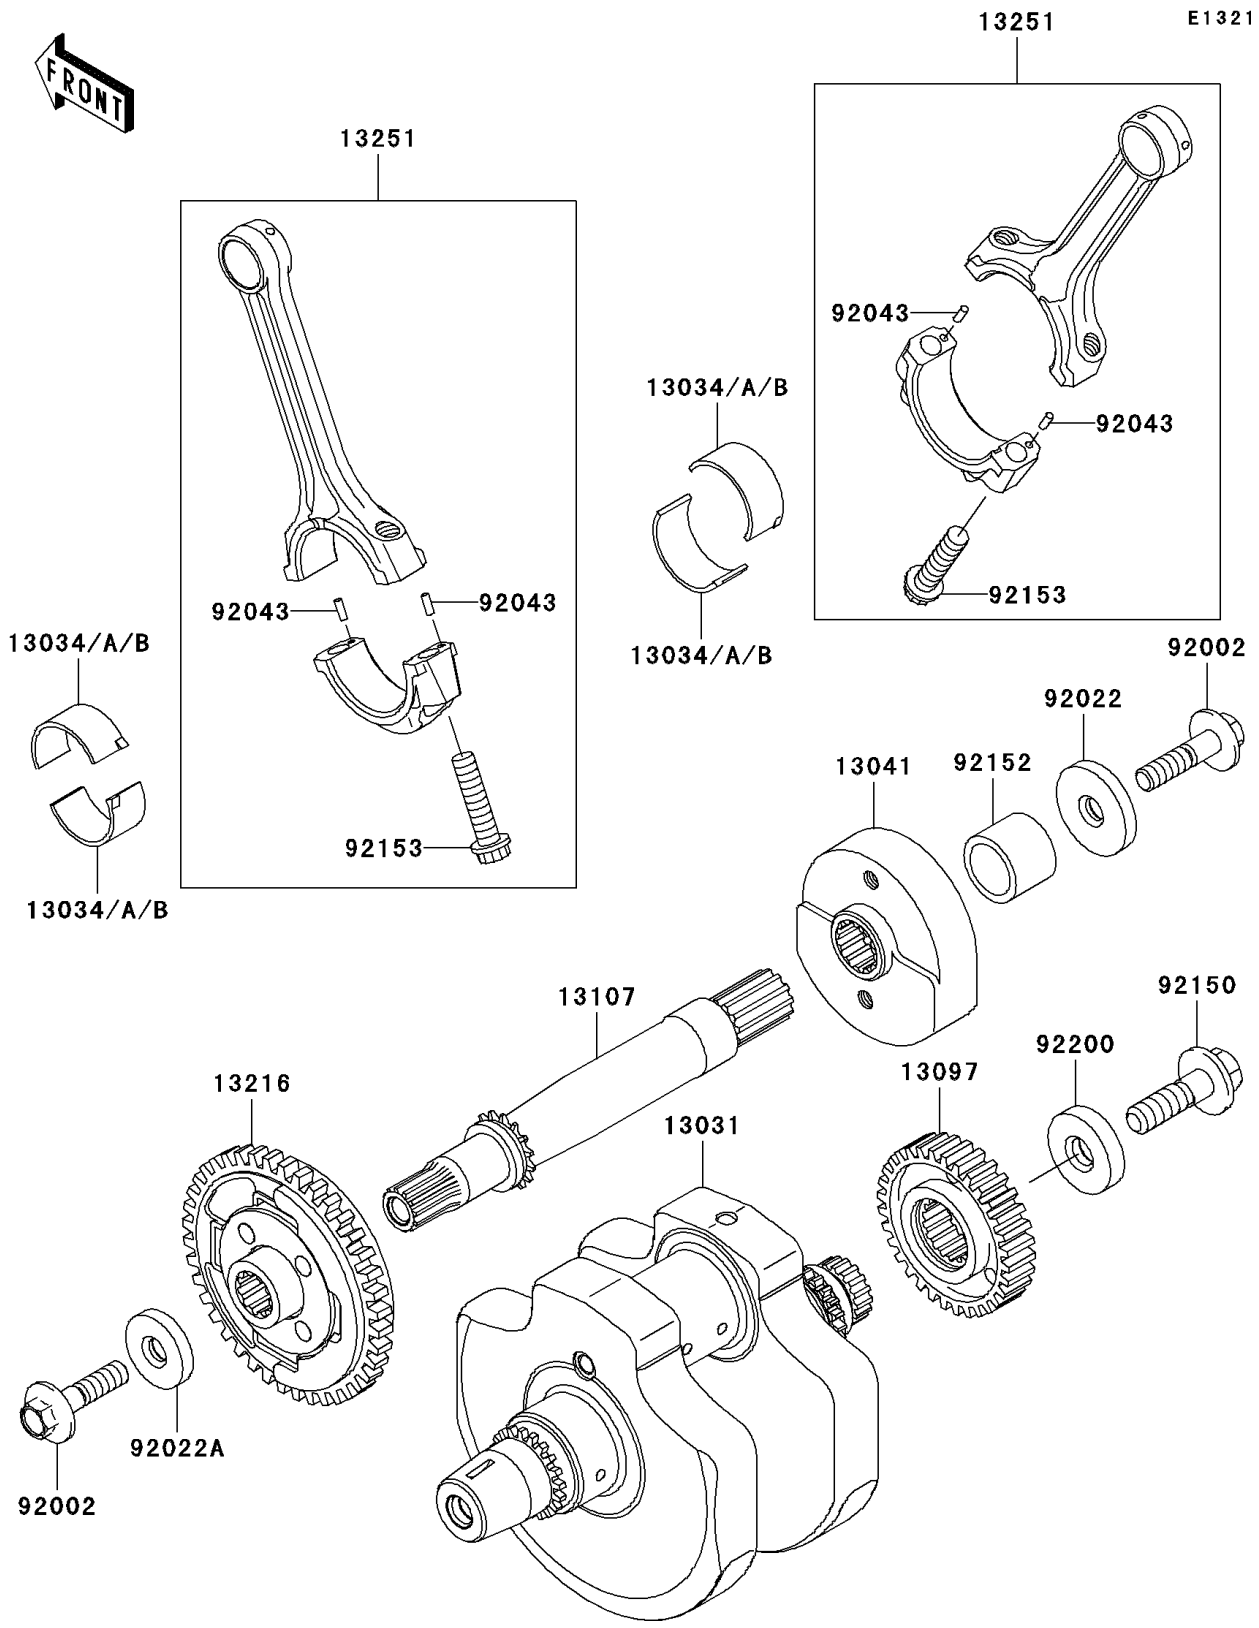

2006 Vulcan 900 Classic PARTS DIAGRAM

Crankshaft

2006 Vulcan 900 Classic PARTS LIST

Crankshaft

ITEM NAME	PART NUMBER	QUANTITY
CRANKSHAFT-COMP (Ref # 13031)	13031-0058	1
METAL,CONNECTING ROD,BLUE (Ref # 13034)	13034-1057	AR
METAL,CONNECTING ROD,BLACK (Ref # 13034A)	13034-1058	AR
METAL,CONNECTING ROD,BROWN (Ref # 13034B)	13034-1059	AR
BALANCER,RH (Ref # 13041)	13041-0009	1
GEAR-PRIMARY SPUR,38T (Ref # 13097)	13097-0050	1
SHAFT,BALANCER (Ref # 13107)	13107-0115	1
GEAR-COMP,BALANCER,LH (Ref # 13216)	13216-0016	1
ROD-ASSY-CONNECTING,J (Ref # 13251)	13251-0016-JJ	AR
BOLT,FLANGED,10X40 (Ref # 92002)	92002-1296	2
WASHER,10X40X6 (Ref # 92022)	92022-1905	1
WASHER,10X33X6 (Ref # 92022A)	92022-1906	1
PIN,3X8.5 (Ref # 92043)	92043-0033	4
BOLT,12X40 (Ref # 92150)	92150-1717	1
COLLAR,23X30X23 (Ref # 92152)	92152-0358	1
BOLT,CON-ROD,9X38 (Ref # 92153)	92153-1330	4
WASHER,12X36X8 (Ref # 92200)	92200-1249	1