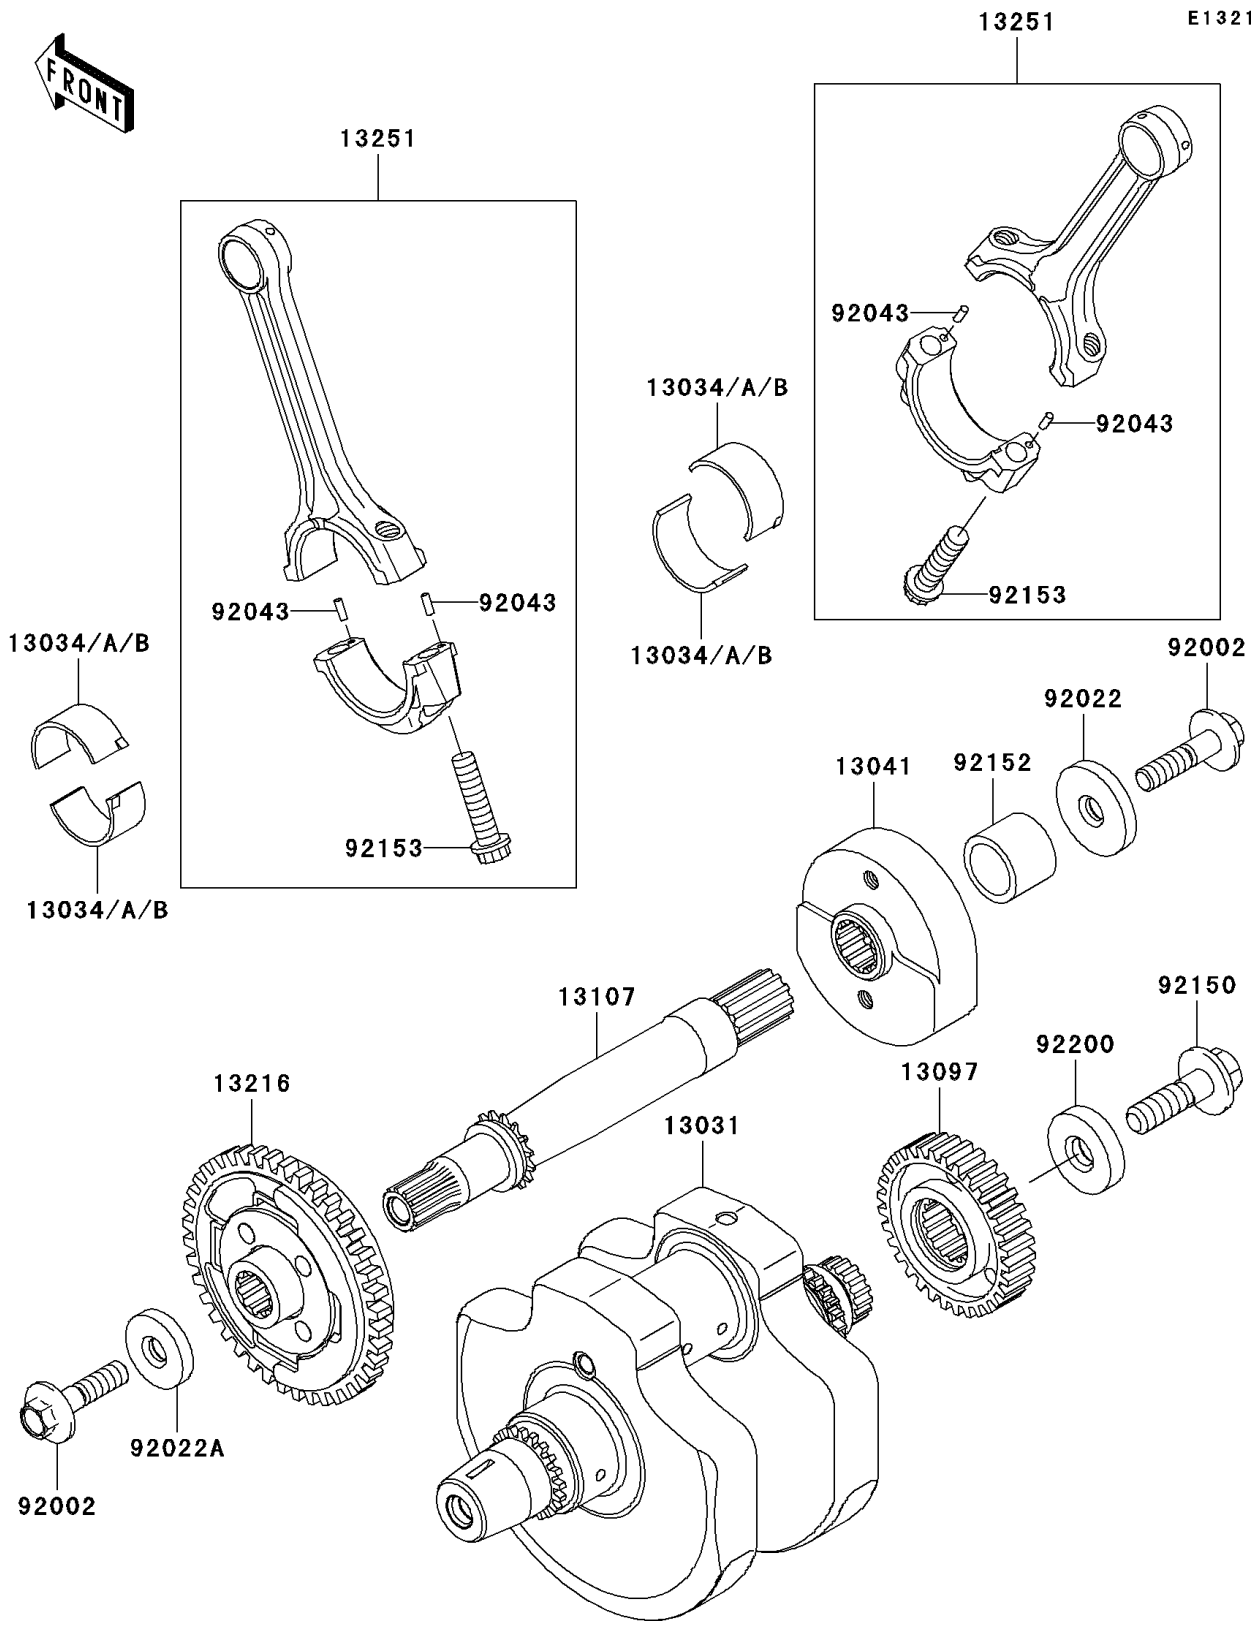

2007 Vulcan 900 Classic PARTS DIAGRAM

Crankshaft

2007 Vulcan 900 Classic PARTS LIST

Crankshaft

ITEM NAME	PART NUMBER	QUANTITY
CRANKSHAFT-COMP (Ref # 13031)	13031-0058	1
METAL,CONNECTING ROD,BLUE (Ref # 13034)	13034-1057	AR
METAL,CONNECTING ROD,BLACK (Ref # 13034A)	13034-1058	AR
METAL,CONNECTING ROD,BROWN (Ref # 13034B)	13034-1059	AR
BALANCER,RH (Ref # 13041)	13041-0009	1
GEAR-PRIMARY SPUR,38T (Ref # 13097)	13097-0050	1
SHAFT,BALANCER (Ref # 13107)	13107-0115	1
GEAR-COMP,BALANCER,LH (Ref # 13216)	13216-0016	1
ROD-ASSY-CONNECTING,J (Ref # 13251)	13251-0016-JJ	AR
BOLT,FLANGED,10X40 (Ref # 92002)	92002-1296	2
WASHER,10X40X6 (Ref # 92022)	92022-1905	1
WASHER,10X33X6 (Ref # 92022A)	92022-1906	1
PIN,3X8.5 (Ref # 92043)	92043-0033	4
BOLT,12X40 (Ref # 92150)	92150-1717	1
COLLAR,23X30X23 (Ref # 92152)	92152-0358	1
BOLT,CON-ROD,9X38 (Ref # 92153)	92153-1330	4
WASHER,12X36X8 (Ref # 92200)	92200-1249	1