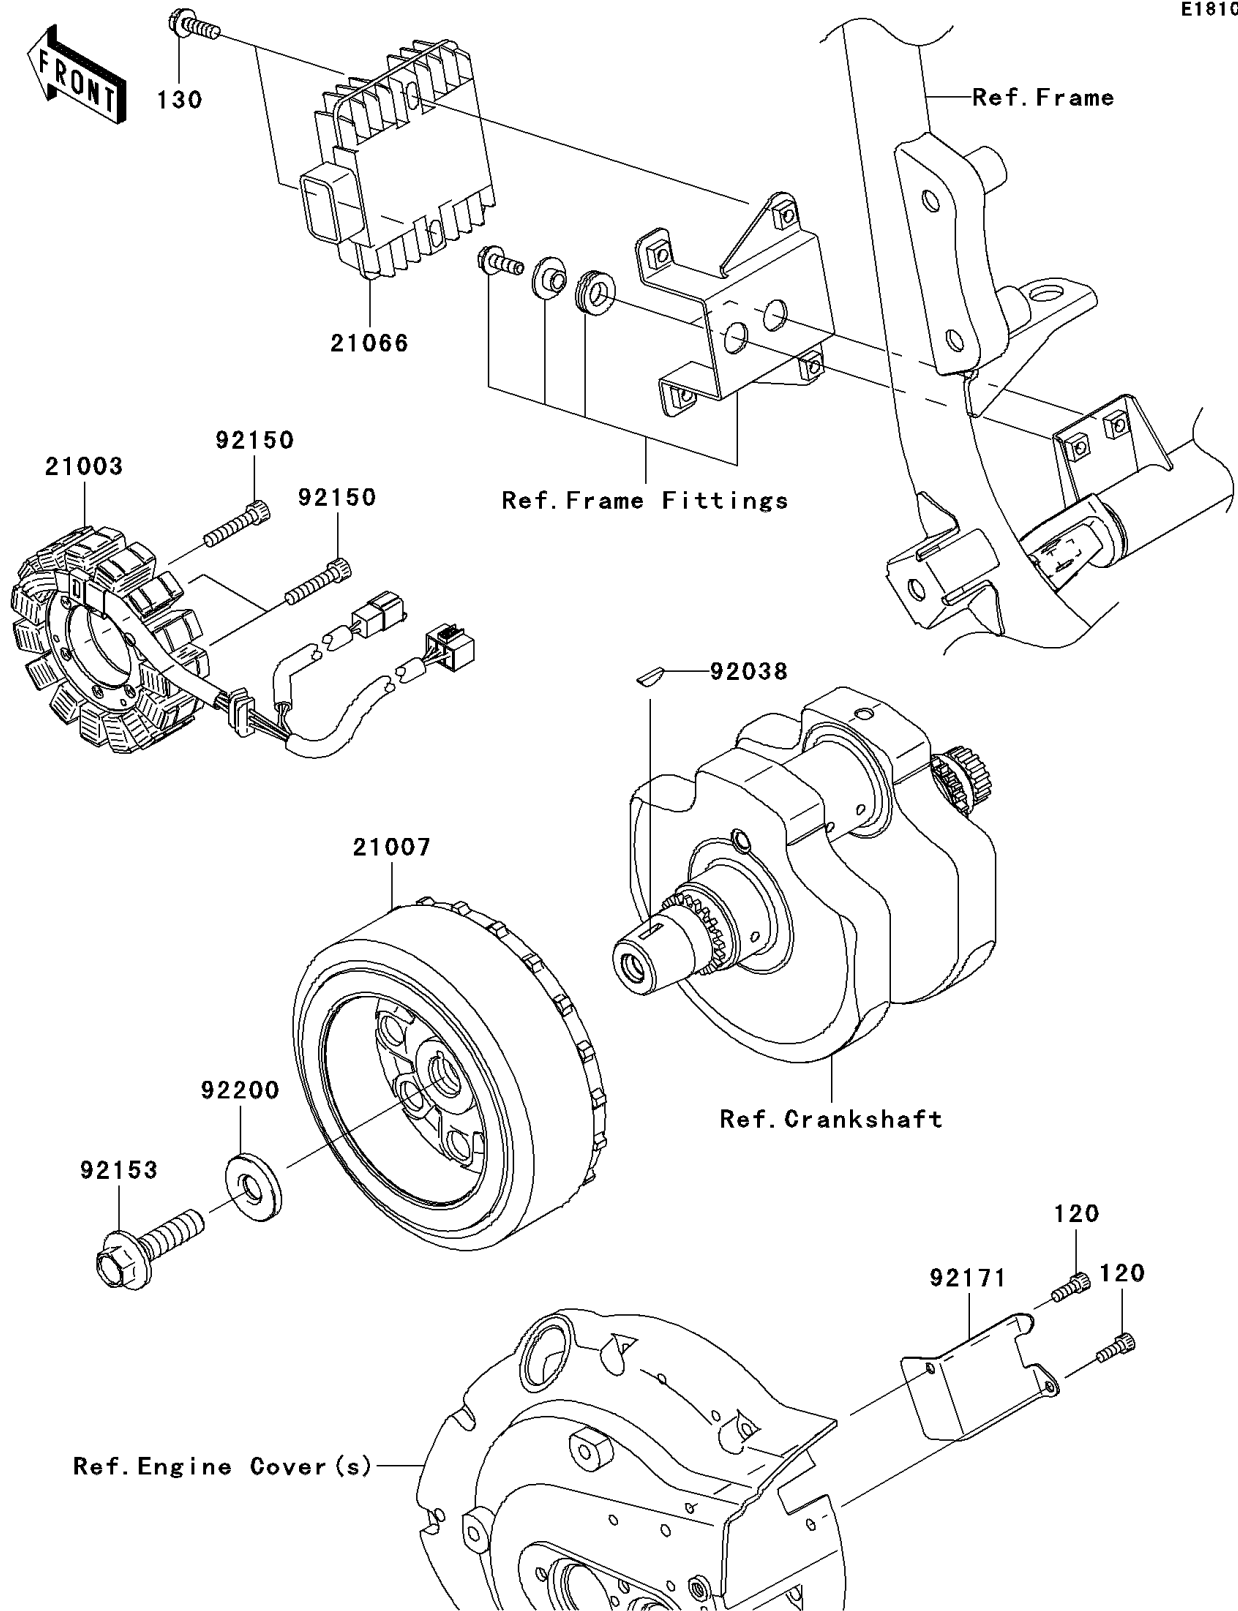

2006 Vulcan 900 Classic PARTS DIAGRAM

Generator

E1810

2006 Vulcan 900 Classic PARTS LIST

Generator

ITEM NAME	PART NUMBER	QUANTITY
BOLT-SOCKET,5X14 (Ref # 120)	120CA0514	2
BOLT-FLANGED,6X20 (Ref # 130)	130BB0620	2
STATOR (Ref # 21003)	21003-0053	1
ROTOR (Ref # 21007)	21007-0076	1
REGULATOR-VOLTAGE (Ref # 21066)	21066-1127	1
KEY,WOODRUFF (Ref # 92038)	92038-001	1
BOLT,SOCKET,6X30 (Ref # 92150)	92150-1433	3
BOLT,FLANGED,12X45 (Ref # 92153)	92153-0951	1
CLAMP (Ref # 92171)	92171-0563	1
WASHER,12X33X5 (Ref # 92200)	92200-0220	1