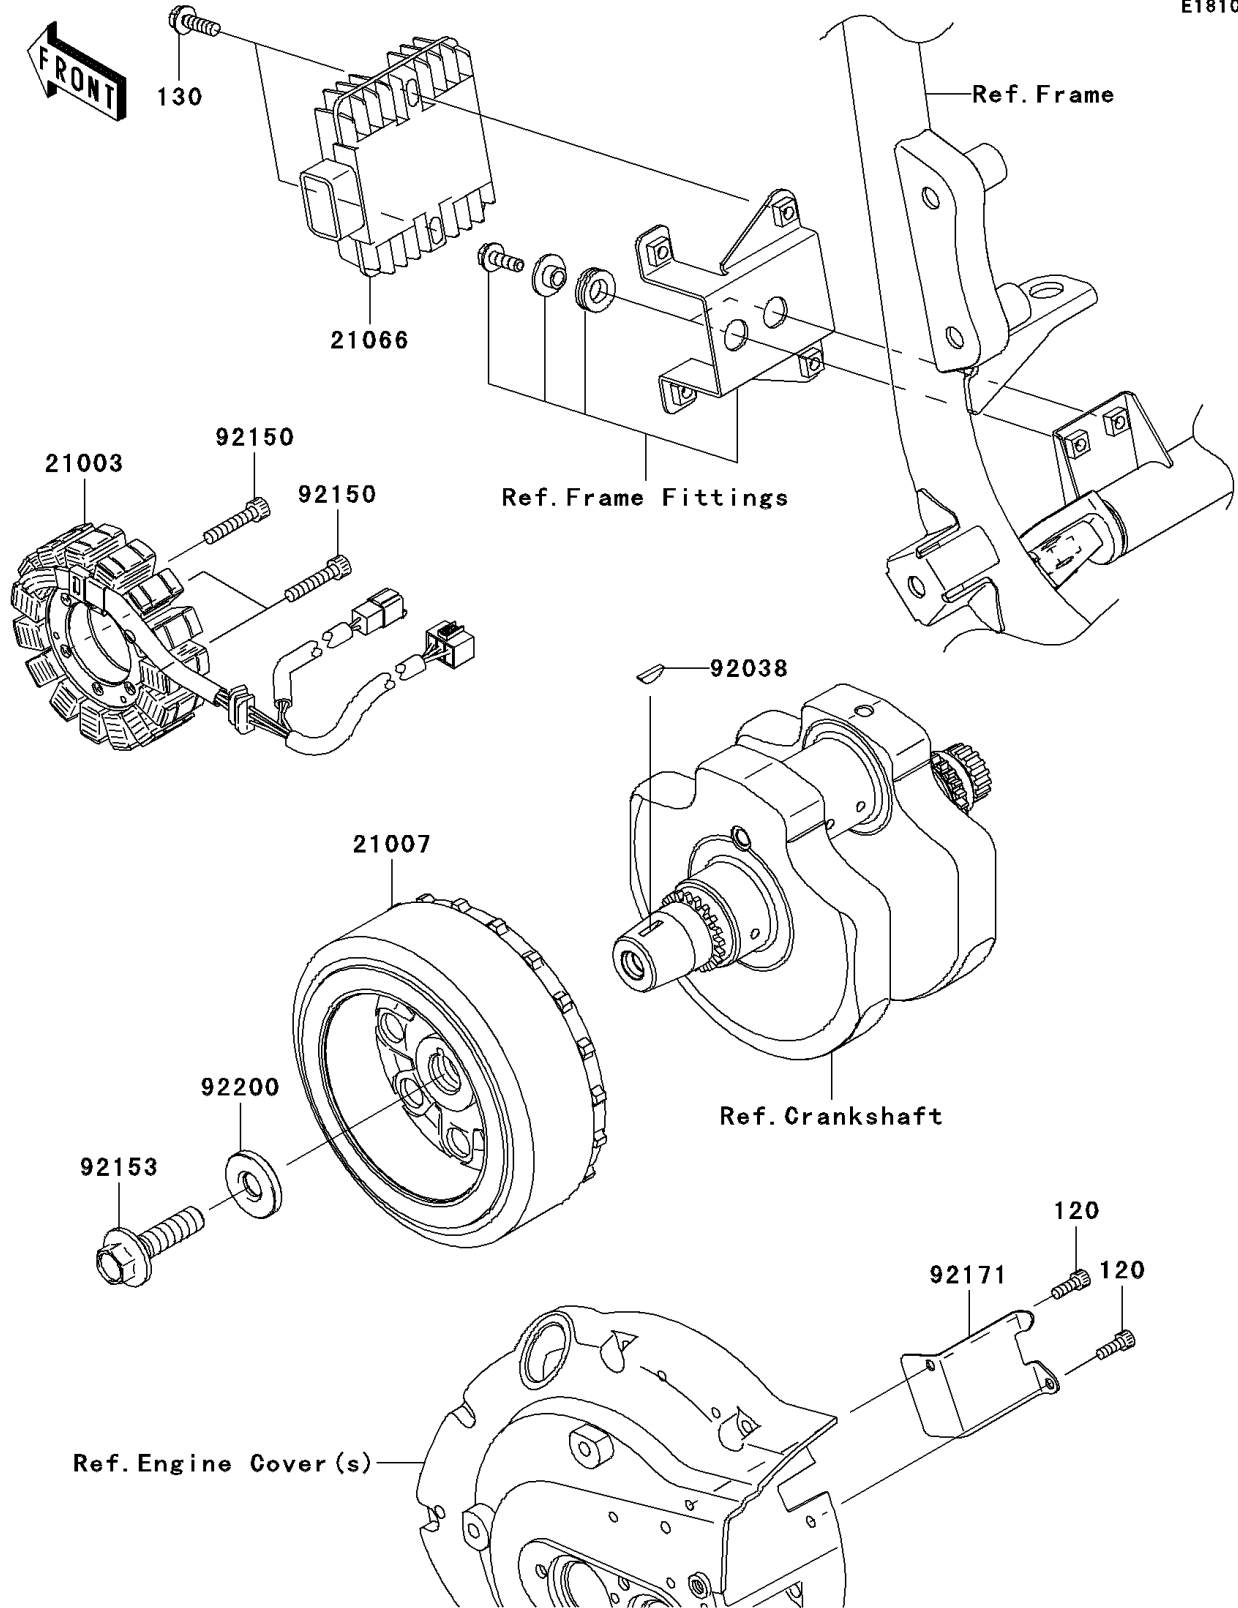

# 2006 Vulcan 900 Classic PARTS DIAGRAM

Generator

E1810

## 2006 Vulcan 900 Classic PARTS LIST

### Generator

ITEM NAME	PART NUMBER	QUANTITY
BOLT-SOCKET,5X14 (Ref # 120)	120CA0514	2
BOLT-FLANGED,6X20 (Ref # 130)	130BB0620	2
STATOR (Ref # 21003)	21003-0053	1
ROTOR (Ref # 21007)	21007-0076	1
REGULATOR-VOLTAGE (Ref # 21066)	21066-1127	1
KEY,WOODRUFF (Ref # 92038)	92038-001	1
BOLT,SOCKET,6X30 (Ref # 92150)	92150-1433	3
BOLT,FLANGED,12X45 (Ref # 92153)	92153-0951	1
CLAMP (Ref # 92171)	92171-0563	1
WASHER,12X33X5 (Ref # 92200)	92200-0220	1