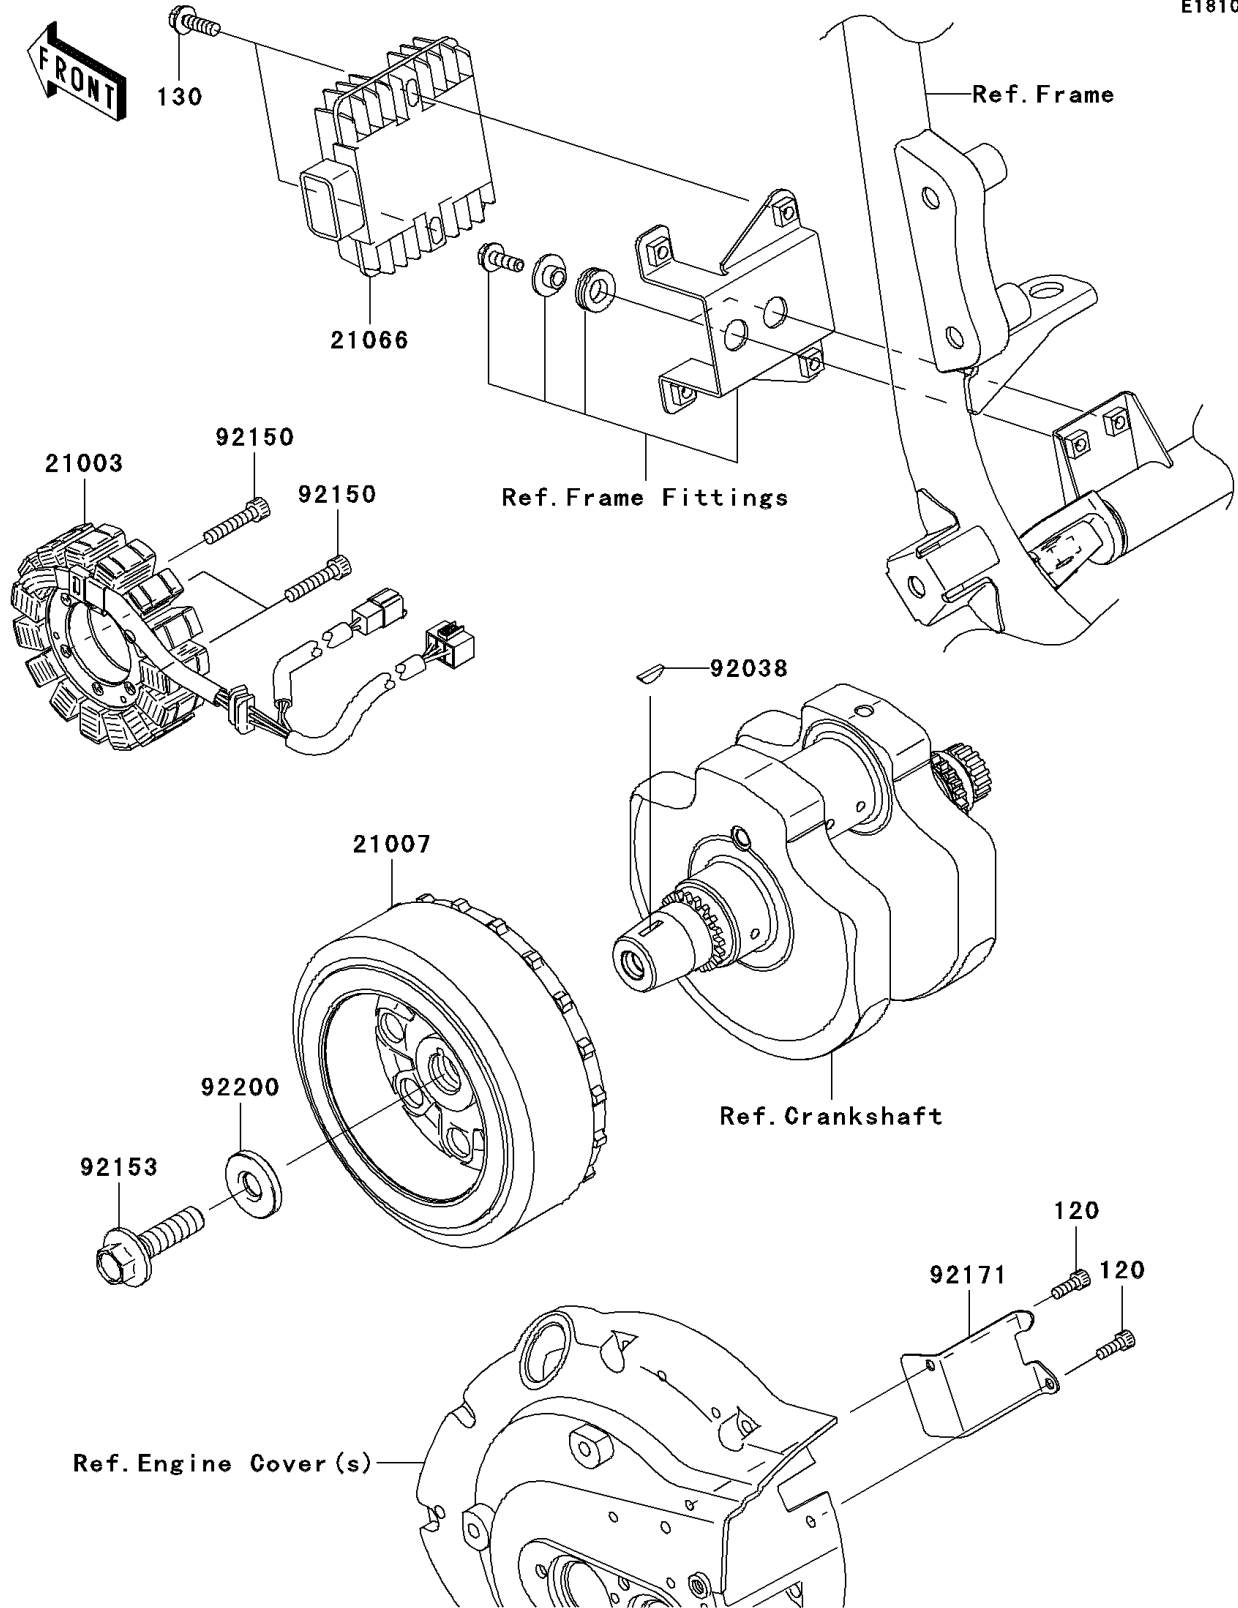

2010 Vulcan® 900 Classic PARTS DIAGRAM

Generator

E1810

2010 Vulcan® 900 Classic PARTS LIST

Generator

ITEM NAME	PART NUMBER	QUANTITY
BOLT-SOCKET,5X14 (Ref # 120)	120CA0514	2
BOLT-FLANGED,6X20 (Ref # 130)	130BB0620	2
STATOR (Ref # 21003)	21003-0053	1
ROTOR (Ref # 21007)	21007-0076	1
REGULATOR-VOLTAGE (Ref # 21066)	21066-1127	1
KEY,WOODRUFF (Ref # 92038)	92038-001	1
BOLT,SOCKET,6X30 (Ref # 92150)	92150-1433	3
BOLT,FLANGED,12X45 (Ref # 92153)	92153-0951	1
CLAMP (Ref # 92171)	92171-0563	1
WASHER,12X33X5 (Ref # 92200)	92200-0220	1