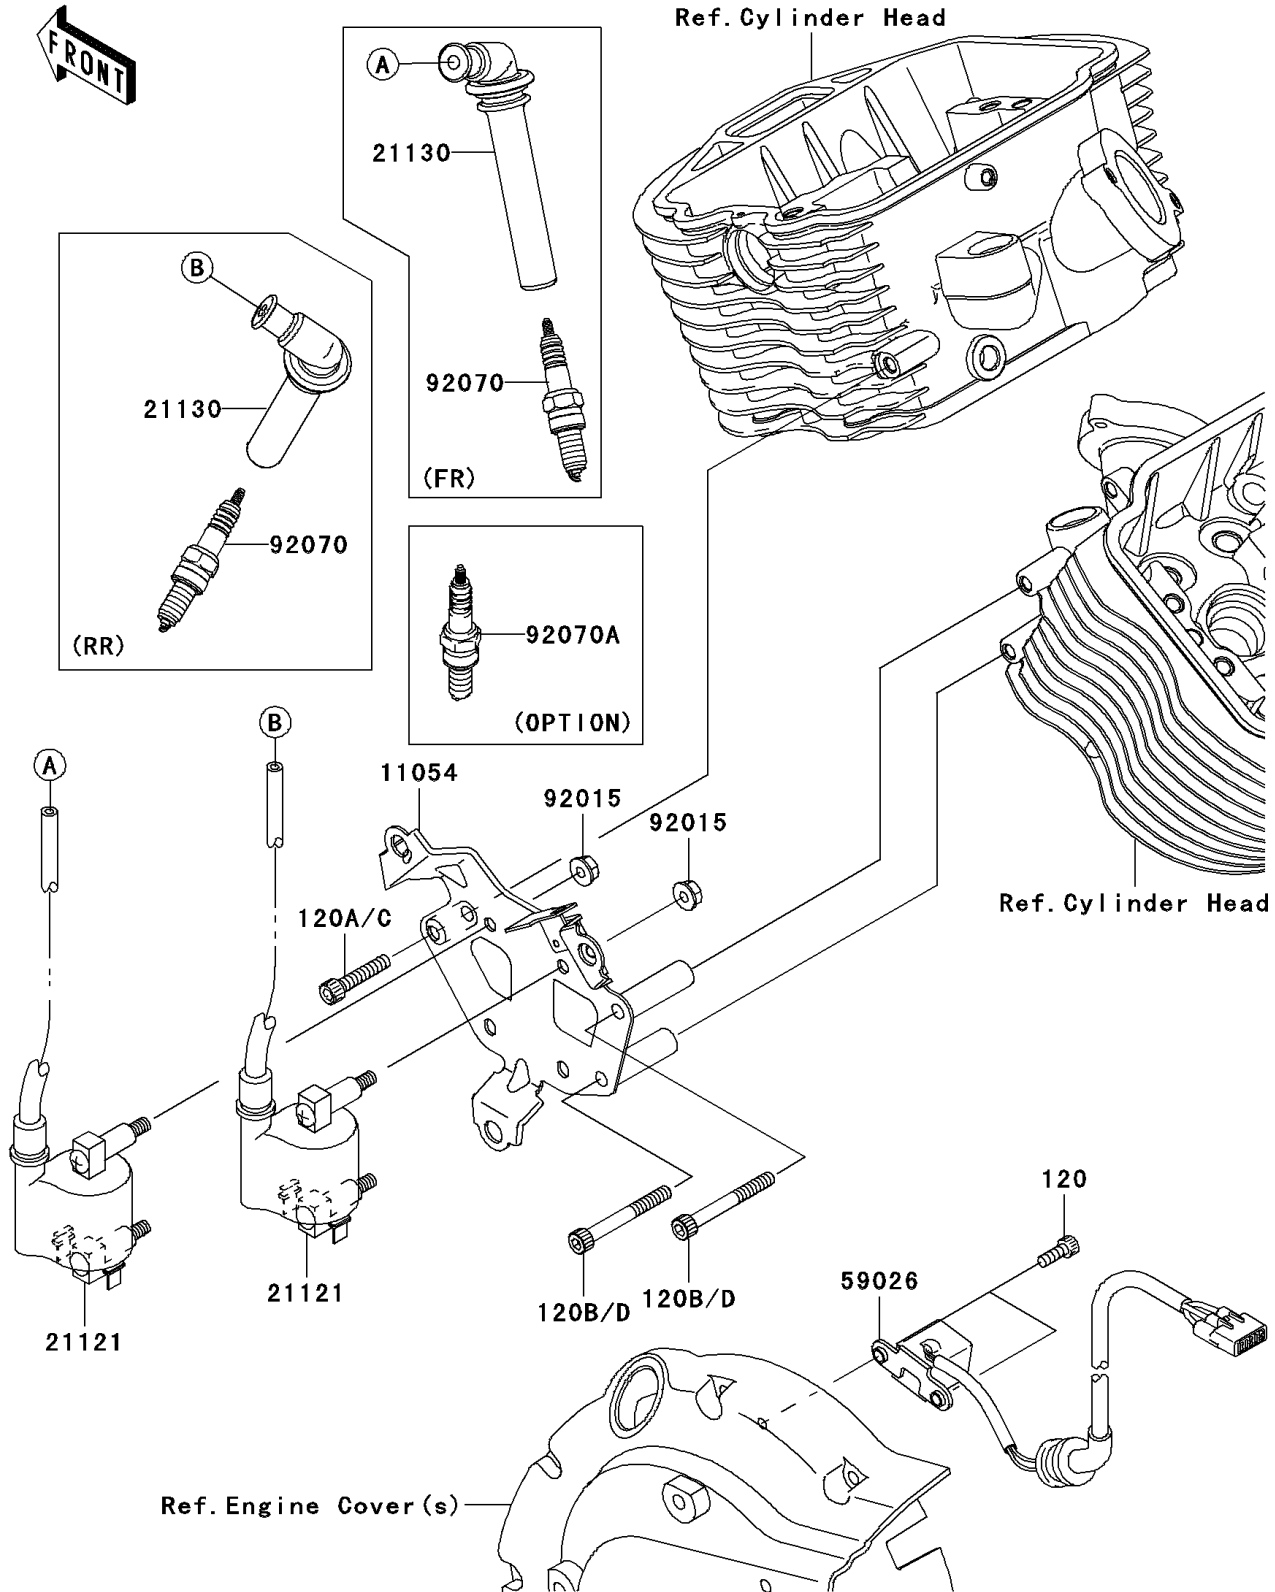

2006 Vulcan 900 Classic PARTS DIAGRAM

Ignition System

E1830

2006 Vulcan 900 Classic PARTS LIST

Ignition System

ITEM NAME	PART NUMBER	QUANTITY
BOLT-SOCKET,5X14 (Ref # 120)	120CA0514	2
BOLT-SOCKET,6X35 (Ref # 120C)	120CB0635	1
BOLT-SOCKET,6X55 (Ref # 120D)	120CB0655	2
BRACKET,IGNITION COIL (Ref # 11054)	11054-0766	1
COIL-IGNITION (Ref # 21121)	21121-0027	2
CAP-SPARK PLUG (Ref # 21130)	21130-1075	2
COIL-PULSING (Ref # 59026)	59026-0017	1
NUT,FLANGED,6MM (Ref # 92015)	92015-1367	4
PLUG-SPARK,CPR7EA-9(NGK) (Ref # 92070)	92070-0022	AR
PLUG-SPARK,CPR8EA-9(NGK) (Ref # 92070A)	92070-0029	AR