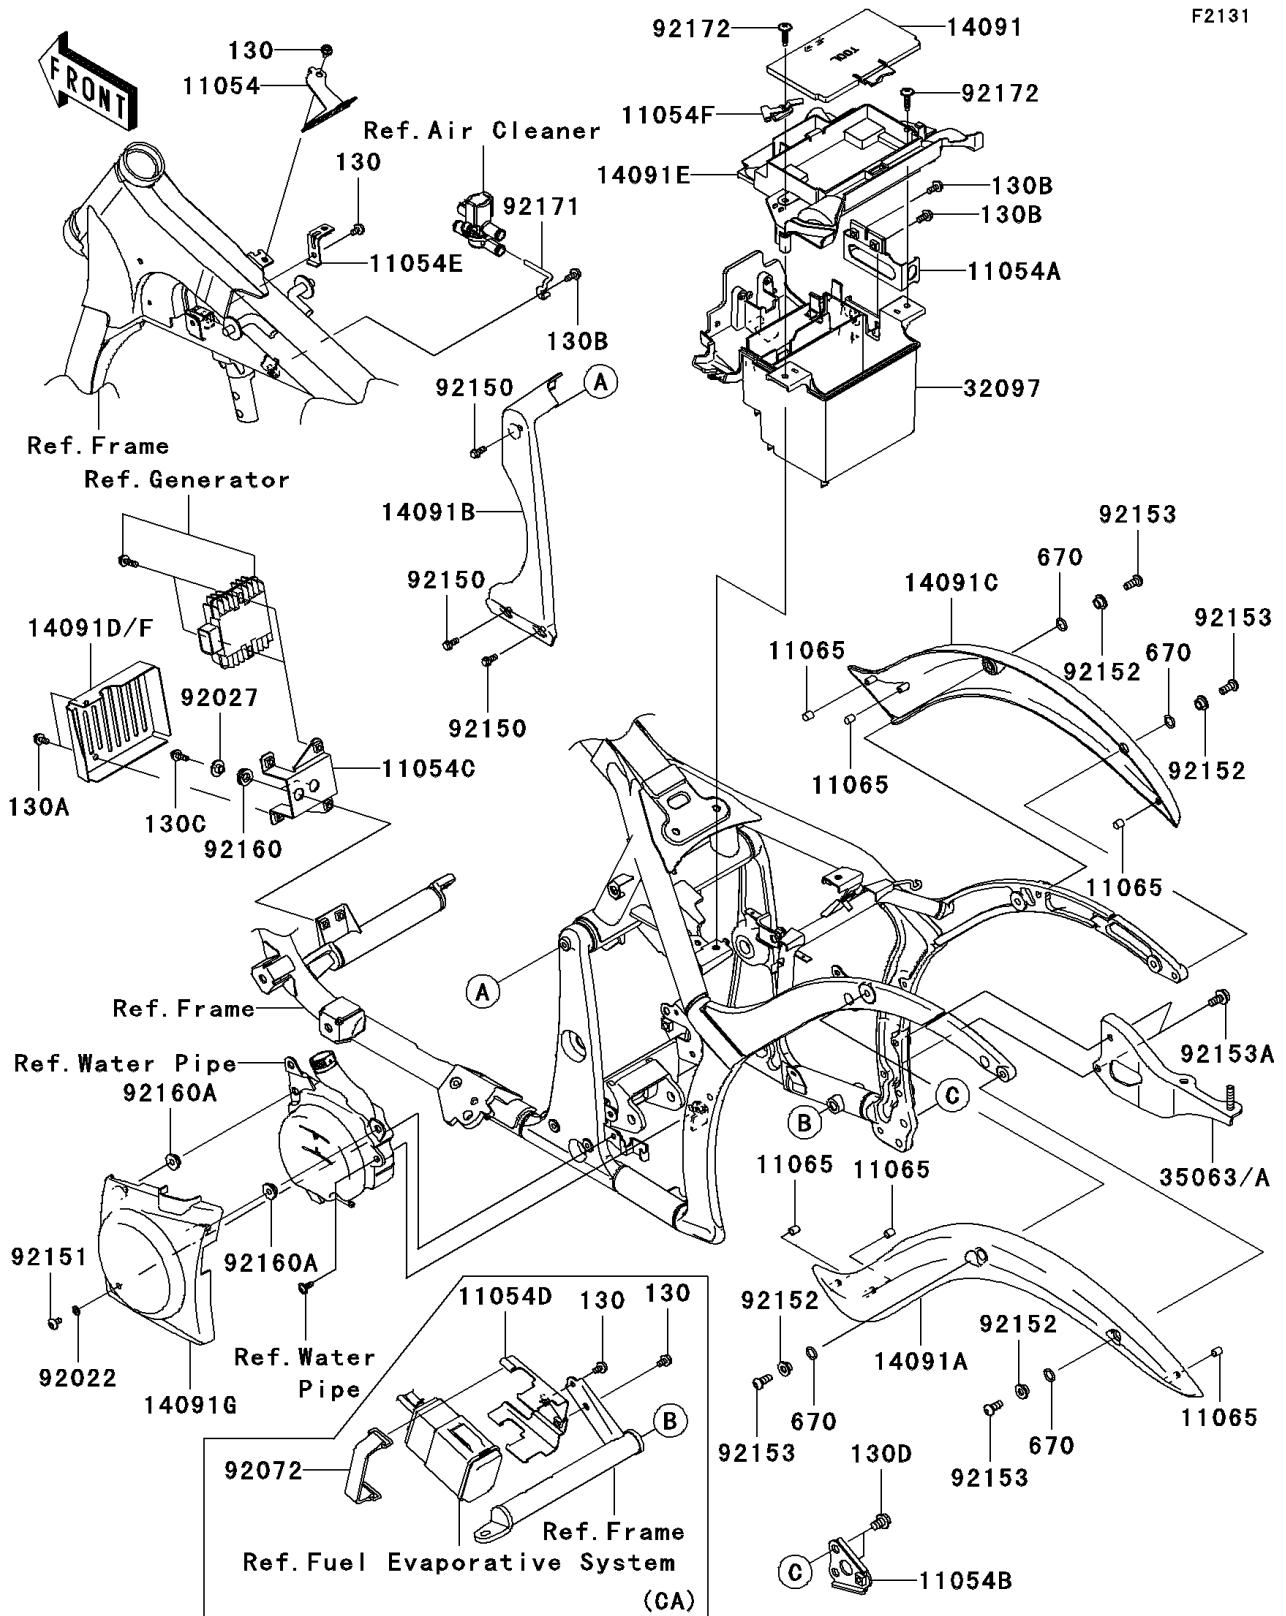

2007 Vulcan 900 Classic PARTS DIAGRAM

Frame Fittings

F2131

2007 Vulcan 900 Classic PARTS LIST

Frame Fittings

ITEM NAME	PART NUMBER	QUANTITY
BOLT-FLANGED,6X12 (Ref # 130A)	130BB0612	2
BOLT-FLANGED,6X14 (Ref # 130B)	130BB0614	3
BOLT-FLANGED,6X20 (Ref # 130C)	130BB0620	2
BOLT-FLANGED,10X14 (Ref # 130D)	130BB1014	2
BRACKET,FRONT COUPLER (Ref # 11054)	11054-0119	1
BRACKET,RELAY BOX (Ref # 11054A)	11054-0120	1
BRACKET,MUFFLER (Ref # 11054B)	11054-0122	1
BRACKET,REGULATOR (Ref # 11054C)	11054-0124	1
BRACKET,BOOST SENSOR (Ref # 11054E)	11054-0736	1
BRACKET,HELMET LOCK (Ref # 11054F)	11054-0738	1
CAP (Ref # 11065)	11065-0156	6
COVER,TOOL CASE (Ref # 14091)	14091-0520	1
COVER,FENDER,LH (Ref # 14091A)	14091-0521	1
COVER,PIVOT (Ref # 14091B)	14091-0526	1
COVER,FENDER,RH (Ref # 14091C)	14091-0638	1
COVER,REGULATOR (Ref # 14091D)	14091-0639	1
COVER,BATTERY CASE&TOOL CASE (Ref # 14091E)	14091-0733	1
COVER,RESERVOIR TANK (Ref # 14091G)	14091-1628	1
CASE-BATTERY (Ref # 32097)	32097-0021	1
STAY,MUFFLER,F.S.BLACK (Ref # 35063)	35063-0342-11E	1
WASHER,6.2X11X1.5 (Ref # 92022)	92022-183	1
COLLAR,L=7.4 (Ref # 92027)	92027-1848	2
BOLT,FLANGED,6X14 (Ref # 92150)	92150-1689	3
BOLT,SOCKET,6X12 (Ref # 92151)	92151-1940	1
COLLAR (Ref # 92152)	92152-0381	4
BOLT,SOCKET,8X20 (Ref # 92153)	92153-0912	4
BOLT,FLANGED,8X20 (Ref # 92153A)	92153-1704	2
DAMPER (Ref # 92160)	92160-1278	2
DAMPER (Ref # 92160A)	92160-1613	2

2007 Vulcan 900 Classic PARTS LIST

Frame Fittings

ITEM NAME	PART NUMBER	QUANTITY
CLAMP (Ref # 92171)	92171-0600	1
SCREW,6X26 (Ref # 92172)	92172-0137	2
O RING,12MM (Ref # 670)	670B2012	4
BOLT-FLANGED,6X10 (Ref # 130)	130BB0610	2
BOLT-FLANGED,6X10 (Ref # 130)	130BB0610	4
BRACKET,CANISTER (Ref # 11054D)	11054-0147	1
BAND (Ref # 92072)	92072-1384	1