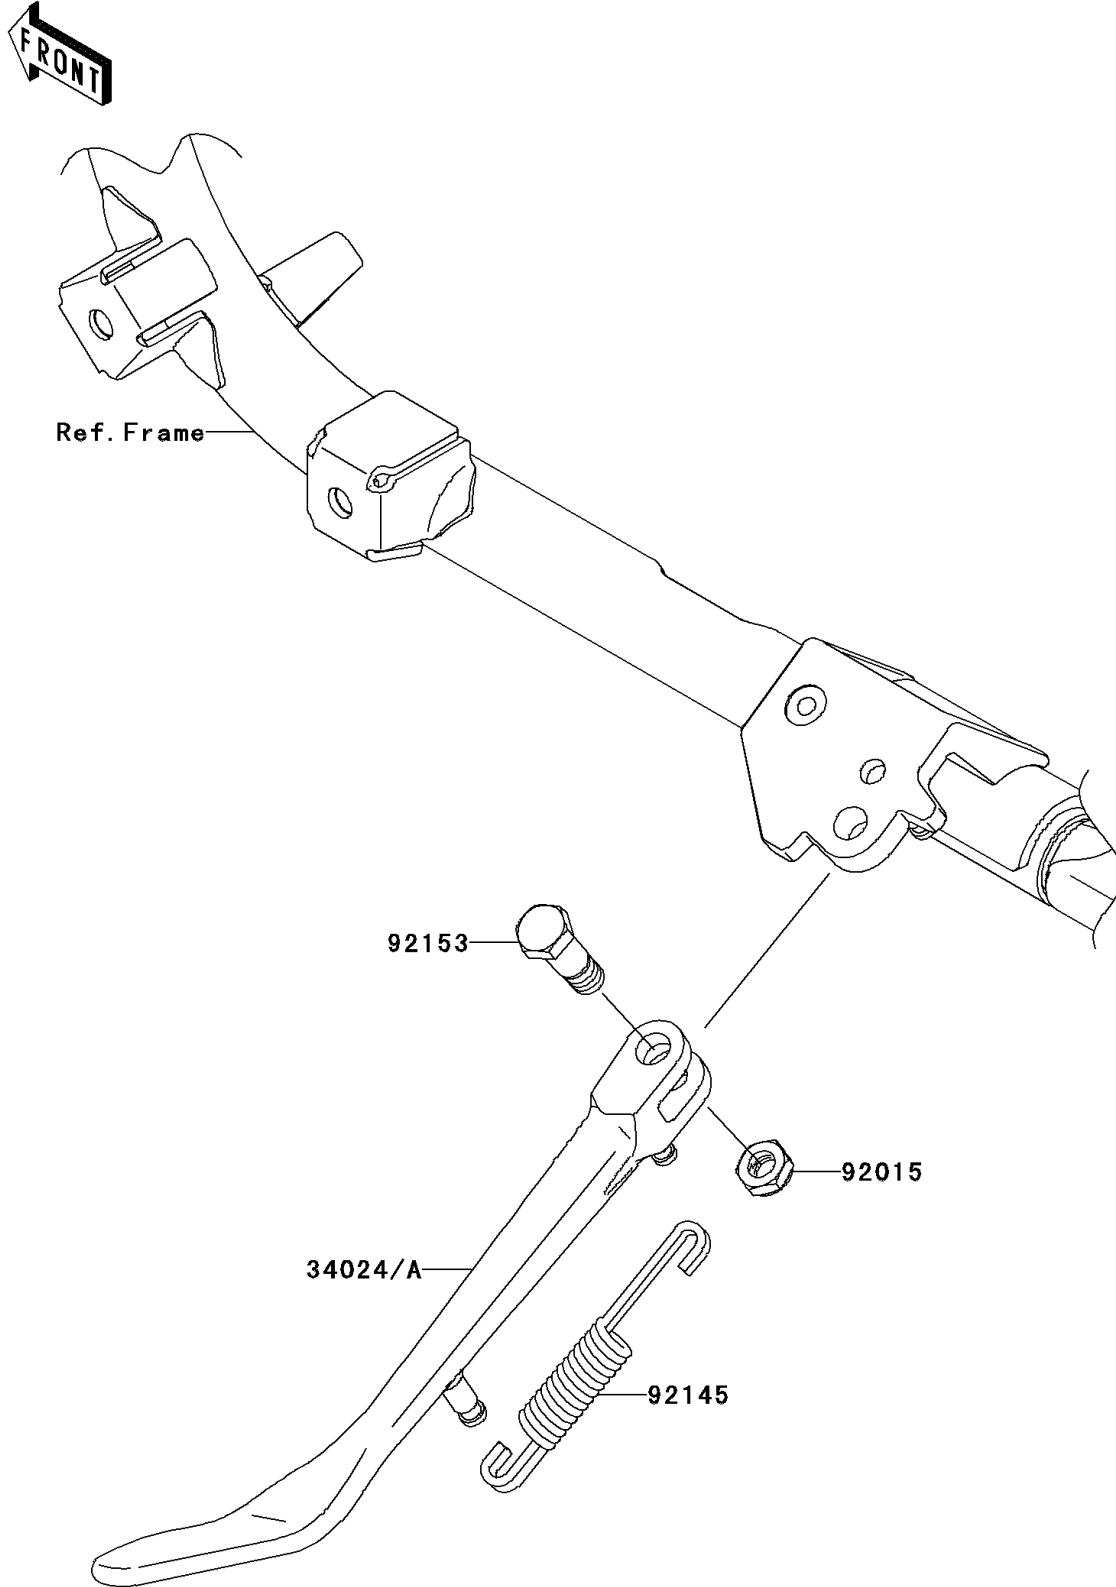

# 2006 Vulcan 900 Classic PARTS DIAGRAM

Stand(s)

F2190

## 2006 Vulcan 900 Classic PARTS LIST

Stand(s)

ITEM NAME	PART NUMBER	QUANTITY
STAND-SIDE (Ref # 34024)	34024-0014	1
NUT,LOCK,10MM,BLACK (Ref # 92015)	92015-1188	1
SPRING,SIDE STAND (Ref # 92145)	92145-0687	1
BOLT,SIDE STAND,10MM (Ref # 92153)	92153-1416	1