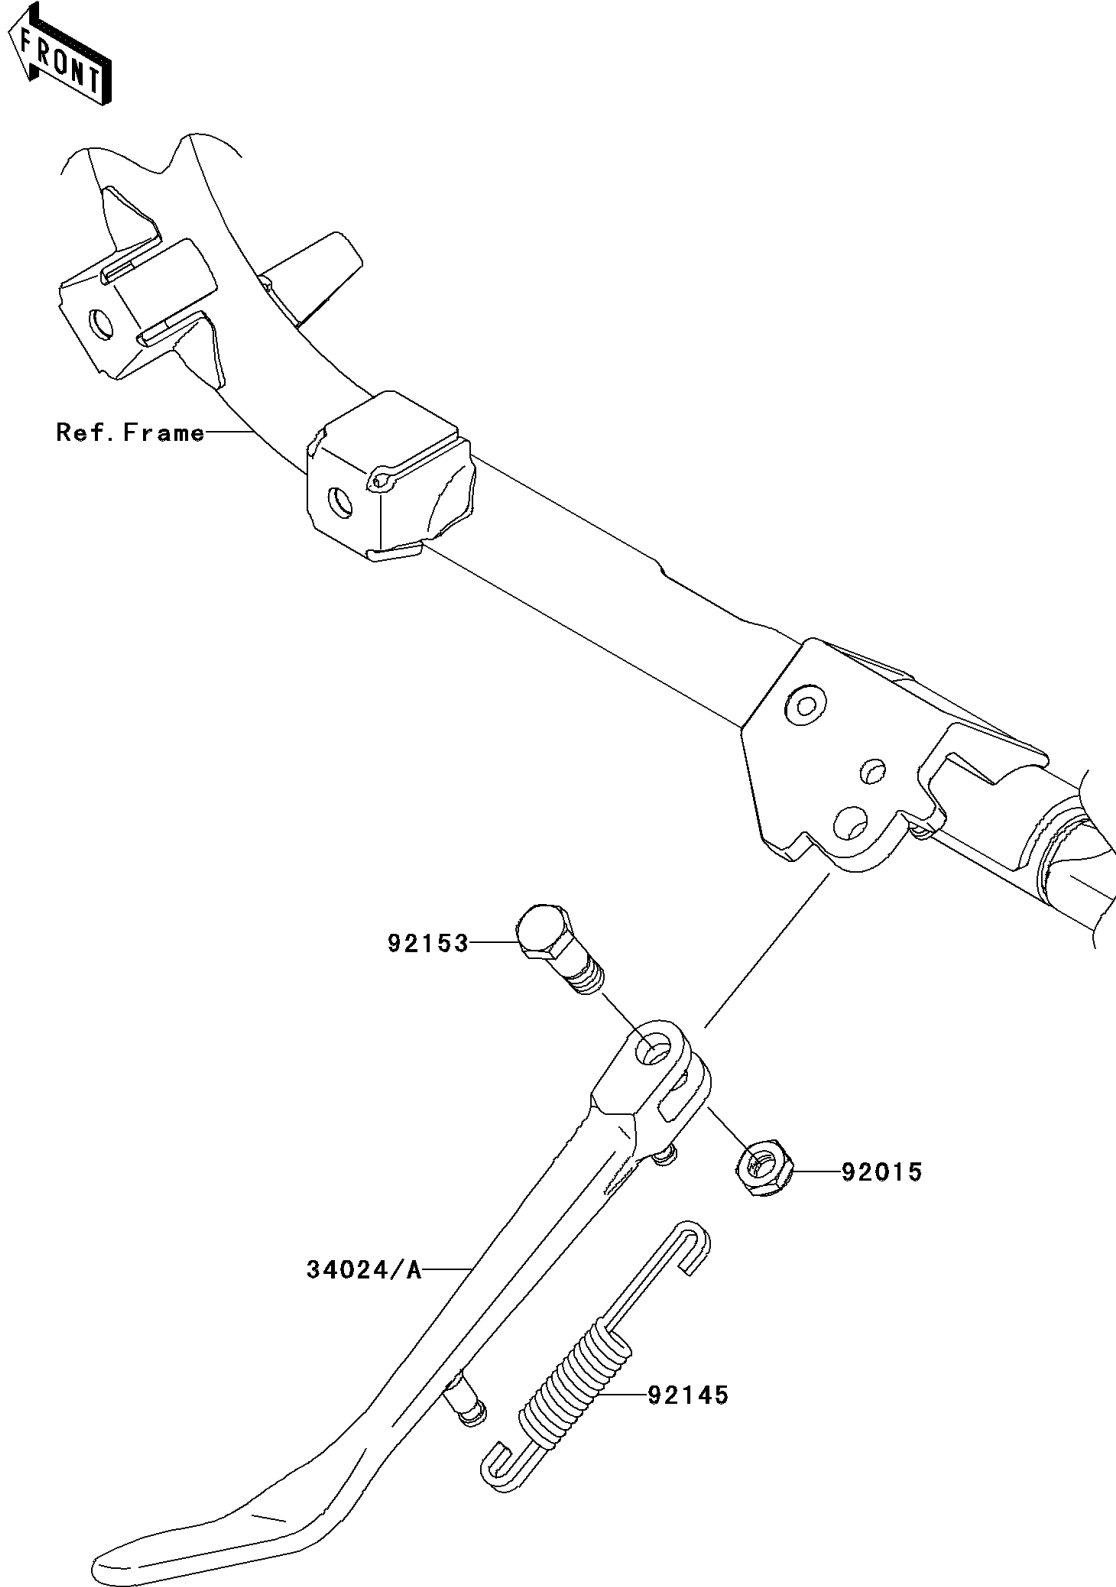

2007 Vulcan 900 Classic PARTS DIAGRAM

Stand(s)

F2190

2007 Vulcan 900 Classic PARTS LIST

Stand(s)

ITEM NAME	PART NUMBER	QUANTITY
STAND-SIDE (Ref # 34024)	34024-0014	1
NUT,LOCK,10MM,BLACK (Ref # 92015)	92015-1188	1
SPRING,SIDE STAND (Ref # 92145)	92145-0687	1
BOLT,SIDE STAND,10MM (Ref # 92153)	92153-1416	1