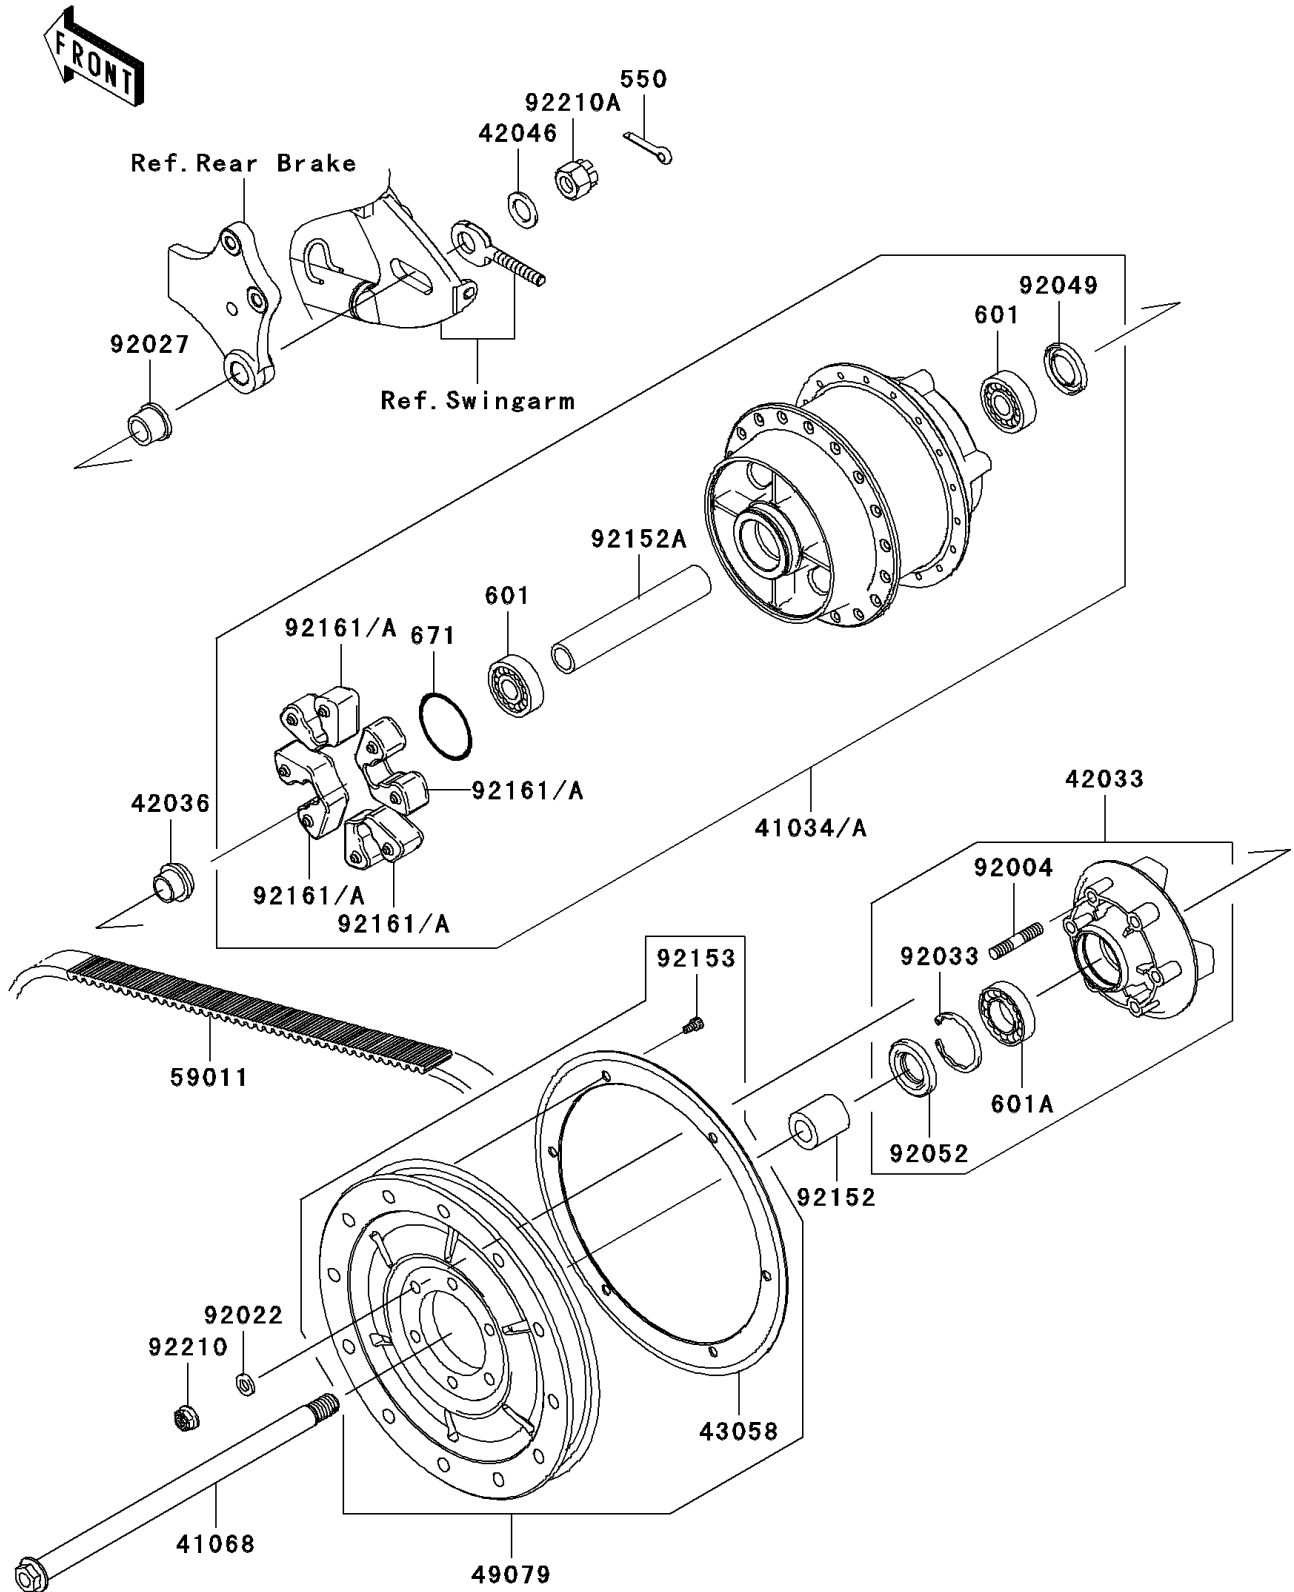

2006 Vulcan 900 Classic PARTS DIAGRAM

Rear Wheel/Chain

F2240

2006 Vulcan 900 Classic PARTS LIST

Rear Wheel/Chain

ITEM NAME	PART NUMBER	QUANTITY
PIN-COTTER,4.0X35 (Ref # 550)	550AA4035	1
BEARING-BALL,6204UUC3 (Ref # 601)	601B6204UU	2
BEARING-BALL (Ref # 601A)	601B6205UU	1
O RING,60MM (Ref # 671)	671B2560	1
DRUM-ASSY,REAR BRAKE (Ref # 41034)	41034-0039	1
AXLE,RR (Ref # 41068)	41068-0057	1
COUPLING-ASSY,RR HUB (Ref # 42033)	42033-0022	1
SLEEVE,RR HUB,L=23 (Ref # 42036)	42036-1251	1
WASHER,21X33X2.6 (Ref # 42046)	42046-003	1
RING,REAR PULLEY (Ref # 43058)	43058-0011	1
PULLEY-BELT (Ref # 49079)	49079-0011	1
BELT,DRIVE,153T (Ref # 59011)	59011-0013	1
STUD,10X35 (Ref # 92004)	92004-0016	6
WASHER,10.5X19X3.2 (Ref # 92022)	92022-1820	6
COLLAR,RR AXLE,L=21.5 (Ref # 92027)	92027-1902	1
RING-SNAP,52MM (Ref # 92033)	92033-1043	1
SEAL-OIL,BJN28475 (Ref # 92049)	92049-1056	1
SEAL-OIL,TWC35527 (Ref # 92052)	92052-006	1
COLLAR,RR AXLE,LH,L=38.6 (Ref # 92152)	92152-0350	1
COLLAR,REAR BRAKE DRUM,L=166.4 (Ref # 92152A)	92152-0351	1
BOLT,SOCKET,6X12 (Ref # 92153)	92153-1525	6
DAMPER,SHOCK,RR HUB (Ref # 92161)	92161-0342	4
NUT,LOCK,FLANGED,10MM (Ref # 92210)	92210-0276	6
NUT,CASTLE,18MM (Ref # 92210A)	92210-1134	1