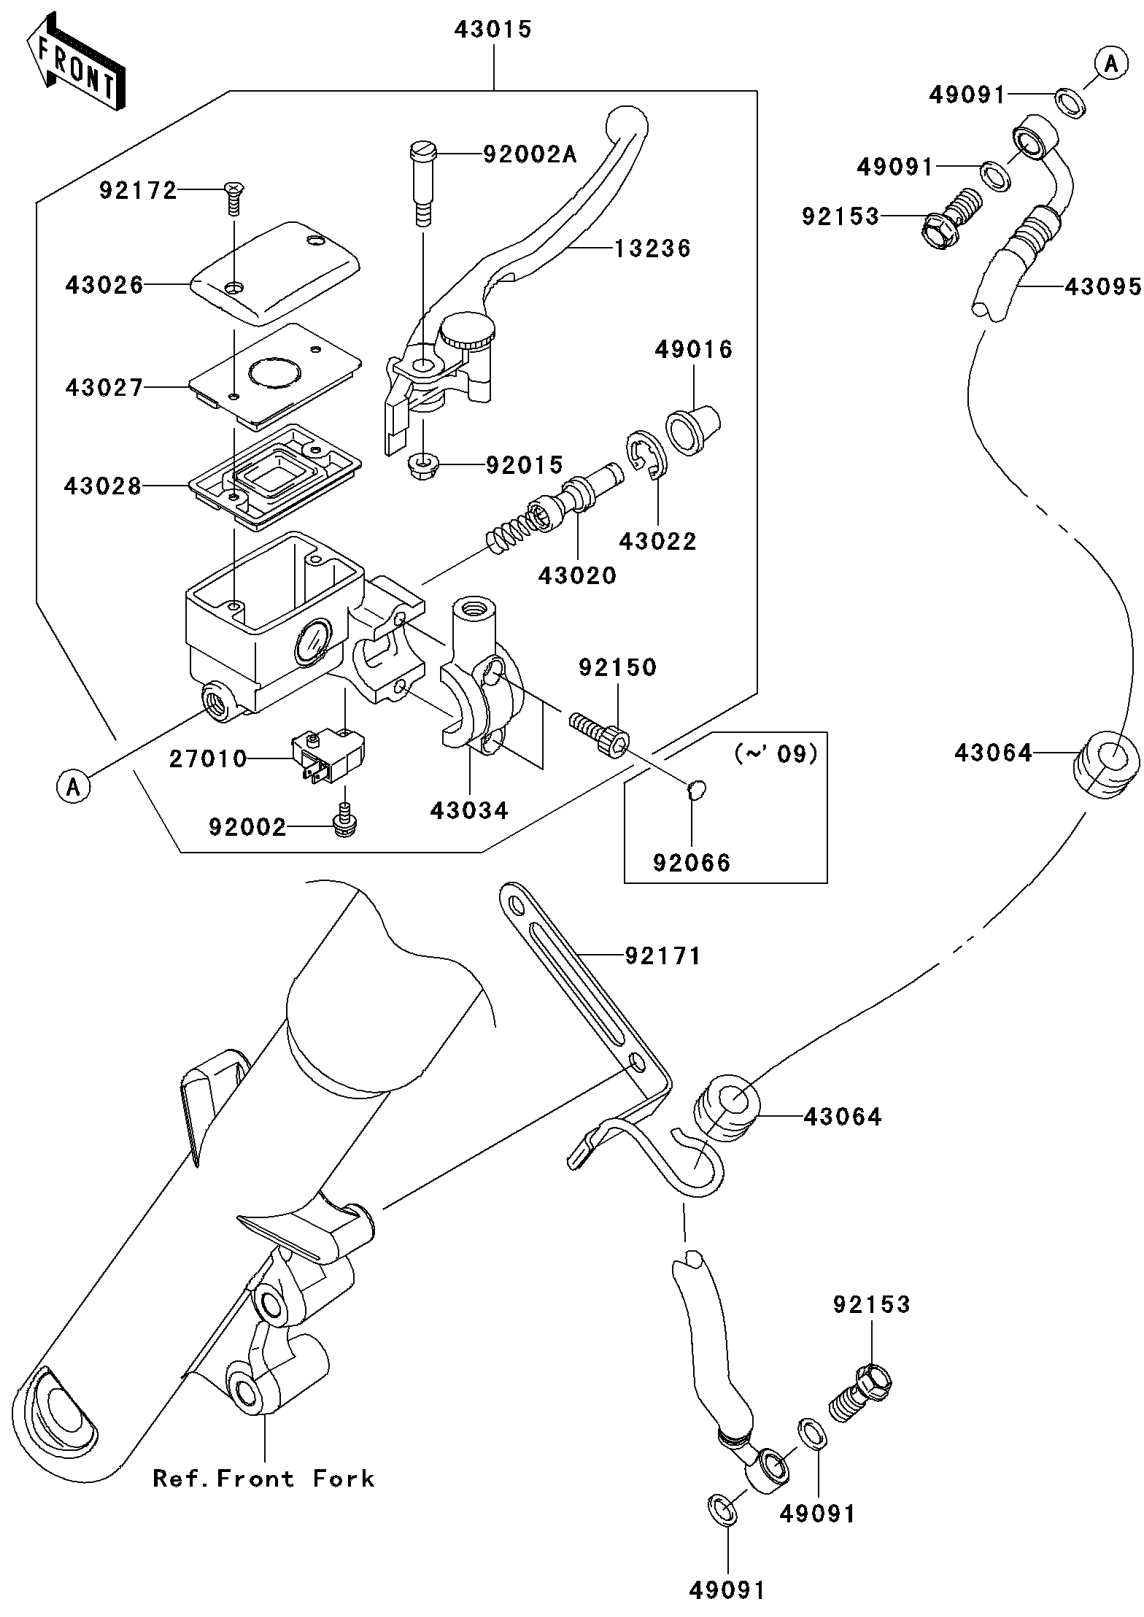

2008 Vulcan® 900 Classic PARTS DIAGRAM

Front Master Cylinder

F2291

2008 Vulcan® 900 Classic PARTS LIST

Front Master Cylinder

ITEM NAME	PART NUMBER	QUANTITY
-----------	-------------	----------