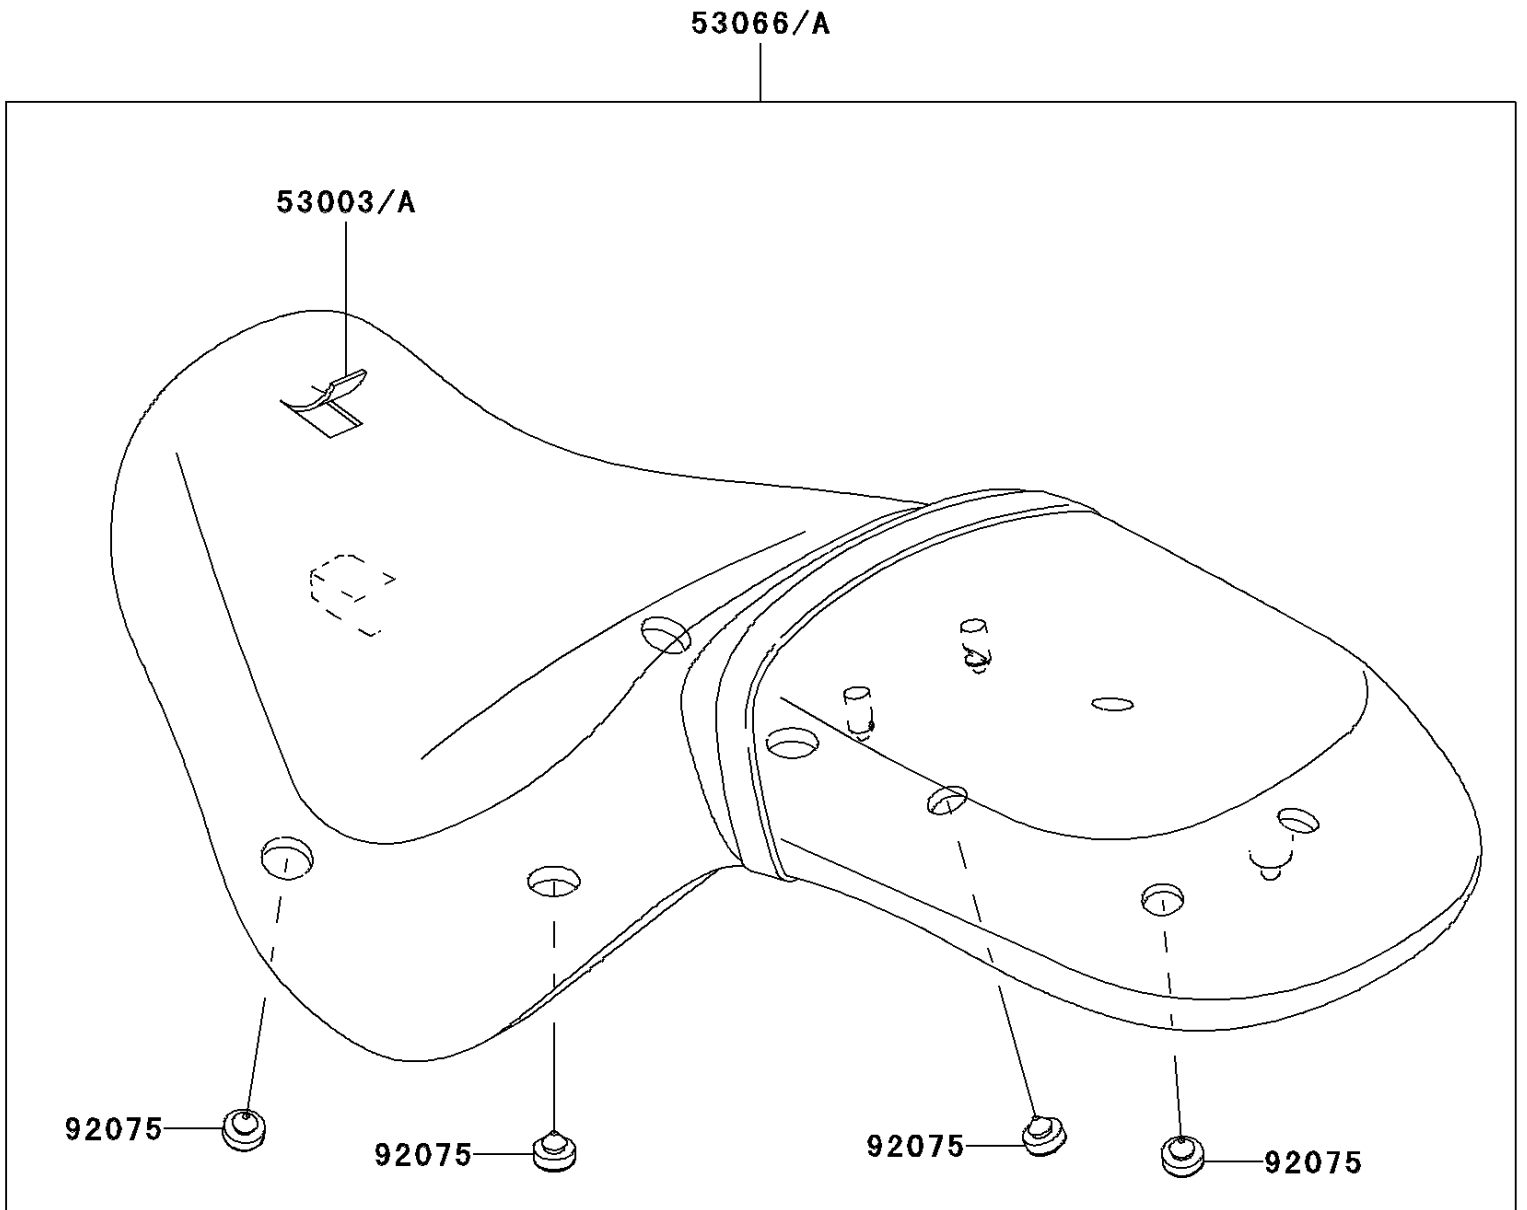

# 2006 Vulcan 900 Classic PARTS DIAGRAM

Seat

F2510

## 2006 Vulcan 900 Classic PARTS LIST

### Seat

ITEM NAME	PART NUMBER	QUANTITY
LEATHER,SEAT,BLACK (Ref # 53003)	53003-0077-MA	1
SEAT-ASSY,DUAL,W/BAND,BLACK (Ref # 53066)	53066-0176-MA	1
DAMPER (Ref # 92075)	92075-1927	8