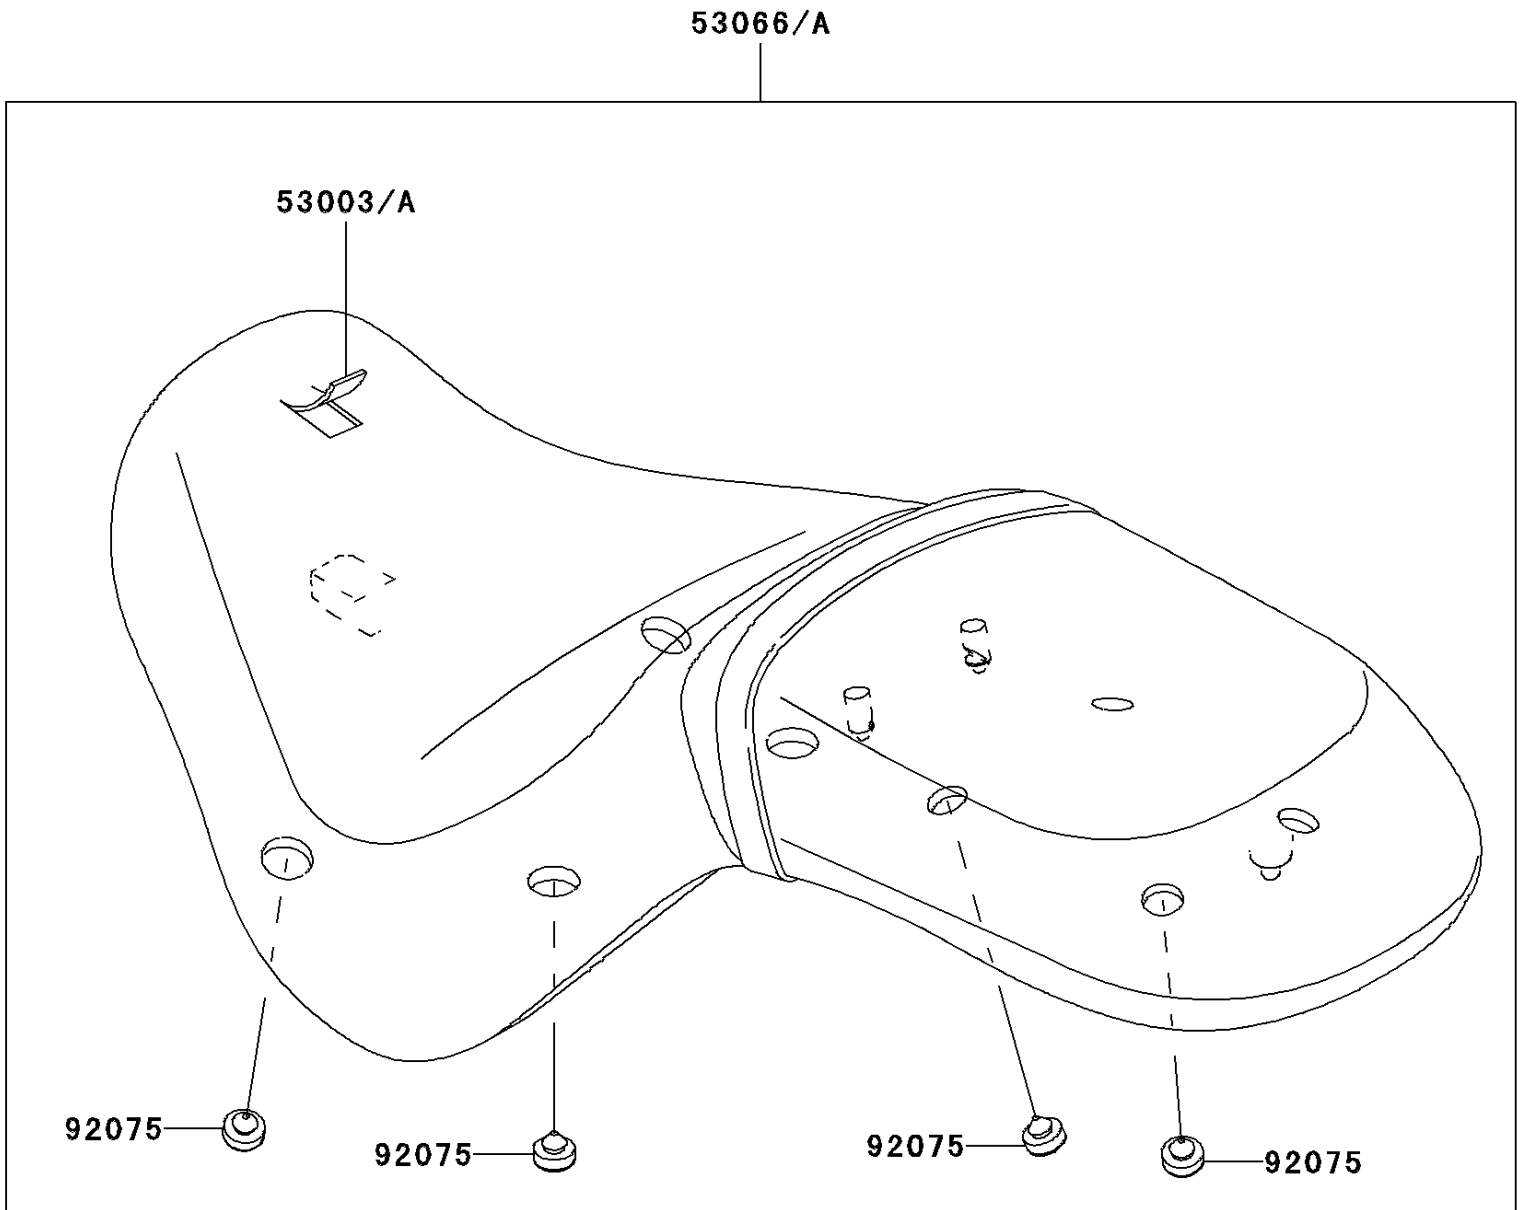

2006 Vulcan 900 Classic PARTS DIAGRAM

Seat

F2510

2006 Vulcan 900 Classic PARTS LIST

Seat

ITEM NAME	PART NUMBER	QUANTITY
LEATHER,SEAT,BLACK (Ref # 53003)	53003-0077-MA	1
SEAT-ASSY,DUAL,W/BAND,BLACK (Ref # 53066)	53066-0176-MA	1
DAMPER (Ref # 92075)	92075-1927	8