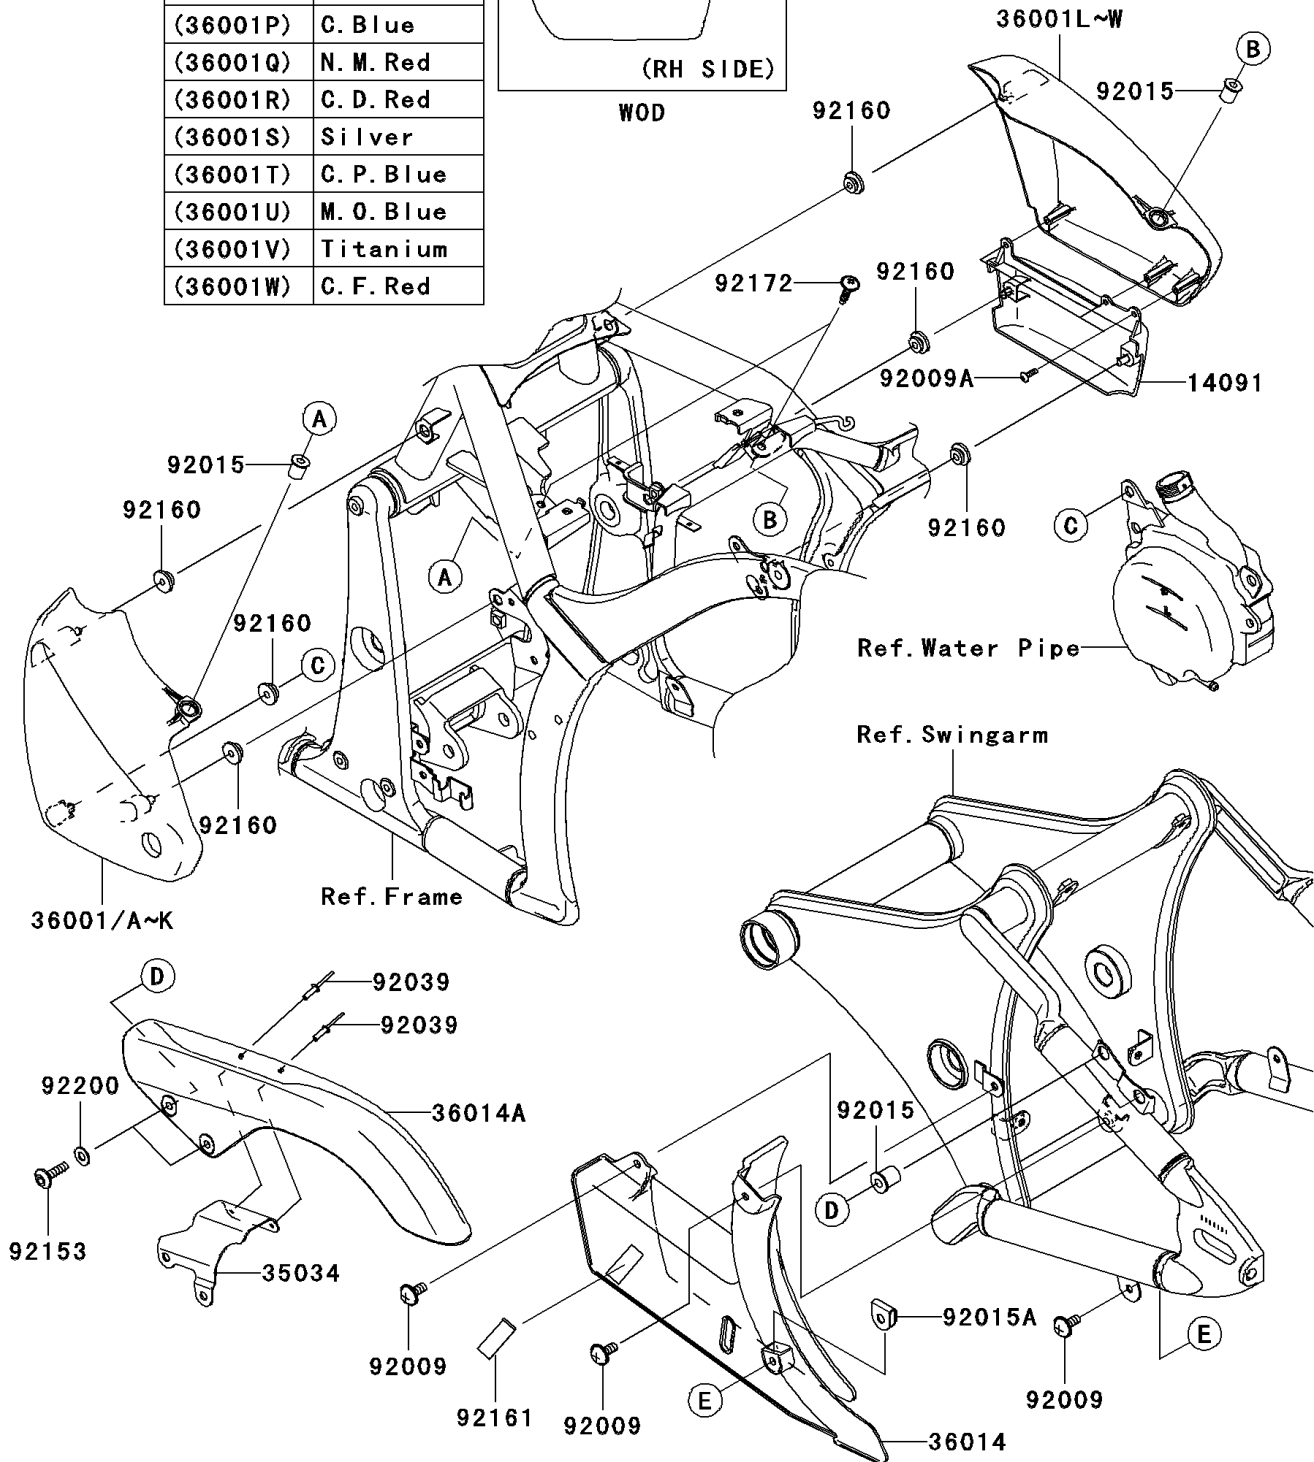

2006 Vulcan 900 Classic PARTS DIAGRAM

Side Covers/Chain Cover(B6F-B9F)

(36001L)	Ebony
(36001M)	C. C. Red
(36001N)	L. P. Blue
(36001O)	M. D. Black
(36001P)	C. Blue
(36001Q)	N. M. Red
(36001R)	C. D. Red
(36001S)	Silver
(36001T)	C. P. Blue
(36001U)	M. O. Blue
(36001V)	Titanium
(36001W)	C. F. Red

WOD

F2610

2006 Vulcan 900 Classic PARTS LIST

Side Covers/Chain Cover(B6F-B9F)

ITEM NAME	PART NUMBER	QUANTITY
COVER,SIDE COVER,RH (Ref # 14091)	14091-0641	1
REINFORCE (Ref # 35034)	35034-0082	1
COVER-SIDE,LH,EBONY (Ref # 36001)	36001-0081-H8	1
COVER-SIDE,LH,G.SILVER (Ref # 36001G)	36001-0081-474	1
COVER-SIDE,LH,M.O.BLUE (Ref # 36001I)	36001-0081-726	1
COVER-SIDE,LH,C.F.RED (Ref # 36001K)	36001-0081-816	1
COVER-SIDE,RH,EBONY (Ref # 36001L)	36001-0082-H8	1
COVER-SIDE,RH,G.SILVER (Ref # 36001S)	36001-0082-474	1
COVER-SIDE,RH,M.O.BLUE (Ref # 36001U)	36001-0082-726	1
COVER-SIDE,RH,C.F.RED (Ref # 36001W)	36001-0082-816	1
CASE-CHAIN,LWR (Ref # 36014)	36014-0031	1
CASE-CHAIN,UPP (Ref # 36014A)	36014-0032	1
SCREW,6X14 (Ref # 92009)	92009-1662	3
SCREW,TAPPING,4X14 (Ref # 92009A)	92009-1792	3
NUT (Ref # 92015)	92015-1700	4
NUT,CLIP,6MM (Ref # 92015A)	92015-1904	1
RIVET (Ref # 92039)	92039-1251	2
BOLT,SOCKET,6X22 (Ref # 92153)	92153-1356	2
DAMPER (Ref # 92160)	92160-1613	6
DAMPER (Ref # 92161)	92161-0124	1
SCREW,6X26 (Ref # 92172)	92172-0137	2
WASHER,6.5X14X1 (Ref # 92200)	92200-1388	2