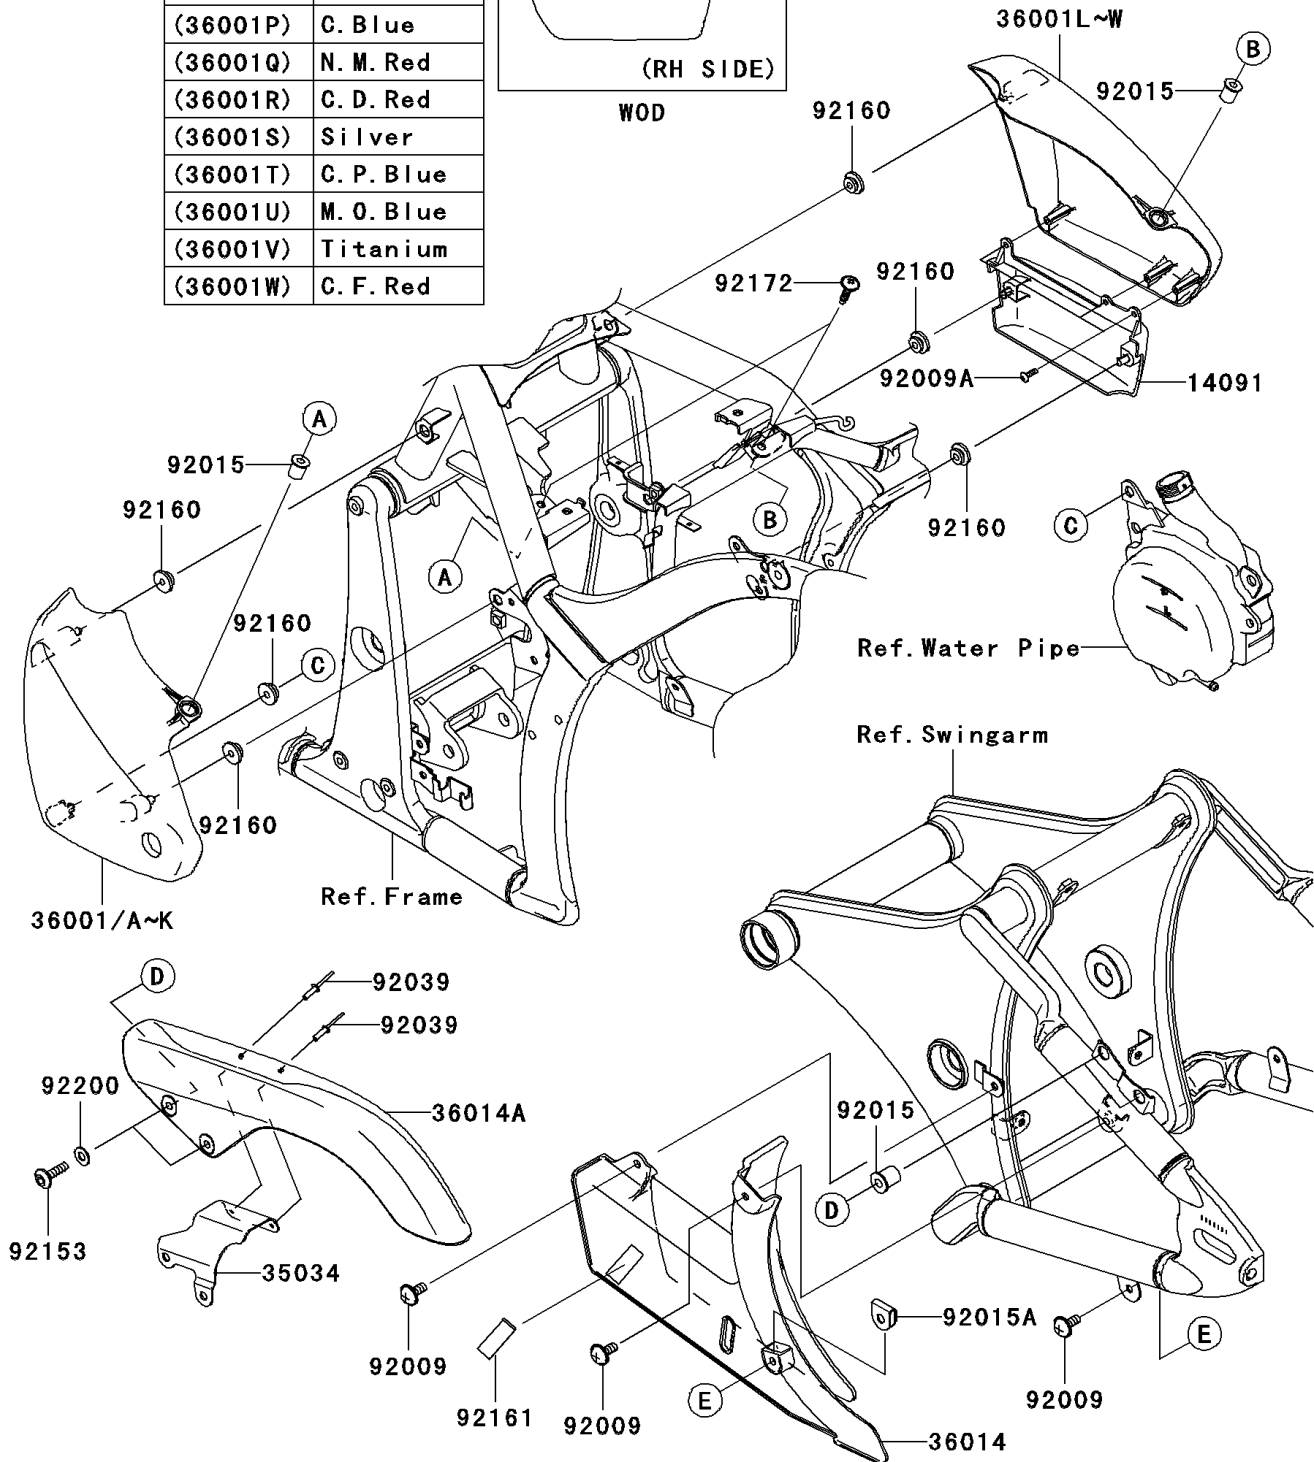

2007 Vulcan 900 Classic PARTS DIAGRAM

Side Covers/Chain Cover(B6F-B9F)

(36001L)	Ebony
(36001M)	C. C. Red
(36001N)	L. P. Blue
(36001O)	M. D. Black
(36001P)	C. Blue
(36001Q)	N. M. Red
(36001R)	C. D. Red
(36001S)	Silver
(36001T)	C. P. Blue
(36001U)	M. O. Blue
(36001V)	Titanium
(36001W)	C. F. Red

WOD

F2610

2007 Vulcan 900 Classic PARTS LIST

Side Covers/Chain Cover(B6F-B9F)

ITEM NAME	PART NUMBER	QUANTITY
COVER,SIDE COVER,RH (Ref # 14091)	14091-0641	1
REINFORCE (Ref # 35034)	35034-0082	1
COVER-SIDE,LH,EBONY (Ref # 36001)	36001-0081-H8	1
COVER-SIDE,LH,C.C.RED (Ref # 36001A)	36001-0081-L1	1
COVER-SIDE,LH,C.BLUE (Ref # 36001D)	36001-0081-17Q	1
COVER-SIDE,LH,M.TITANIUM (Ref # 36001J)	36001-0081-740	1
COVER-SIDE,RH,EBONY (Ref # 36001L)	36001-0082-H8	1
COVER-SIDE,RH,C.C.RED (Ref # 36001M)	36001-0082-L1	1
COVER-SIDE,RH,C.BLUE (Ref # 36001P)	36001-0082-17Q	1
COVER-SIDE,RH,M.TITANIUM (Ref # 36001V)	36001-0082-740	1
CASE-CHAIN,LWR (Ref # 36014)	36014-0031	1
CASE-CHAIN,UPP (Ref # 36014A)	36014-0032	1
SCREW,6X14 (Ref # 92009)	92009-1662	3
SCREW,TAPPING,4X14 (Ref # 92009A)	92009-1792	3
NUT (Ref # 92015)	92015-1700	4
NUT,CLIP,6MM (Ref # 92015A)	92015-1904	1
RIVET (Ref # 92039)	92039-1251	2
BOLT,SOCKET,6X22 (Ref # 92153)	92153-1356	2
DAMPER (Ref # 92160)	92160-1613	6
DAMPER (Ref # 92161)	92161-0124	1
SCREW,6X26 (Ref # 92172)	92172-0137	2
WASHER,6.5X14X1 (Ref # 92200)	92200-1388	2