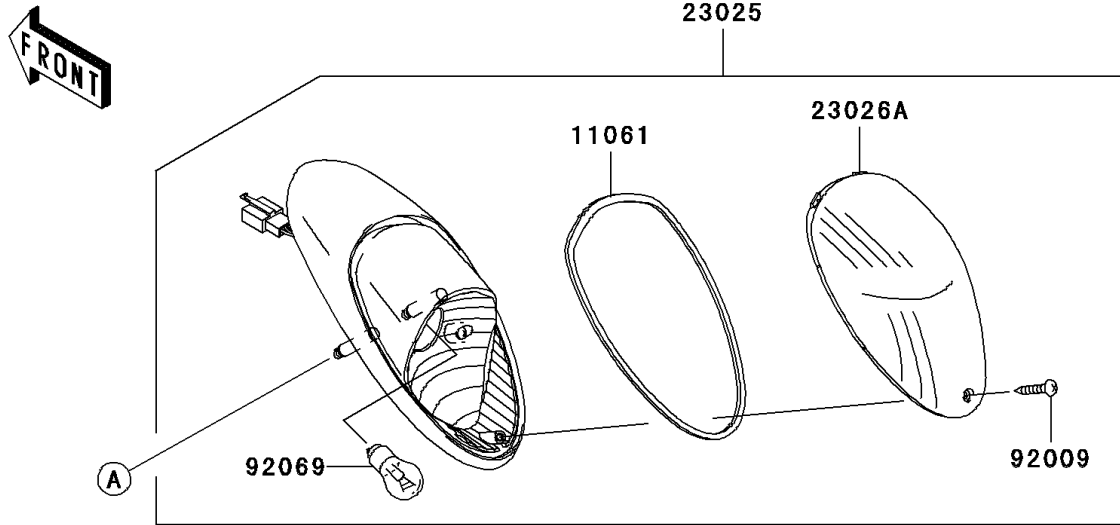

2007 Vulcan 900 Classic PARTS DIAGRAM

Taillight(s)(-JKAVN2B1 7A016369)

F2720

2007 Vulcan 900 Classic PARTS LIST

Taillight(s)(-JKAVN2B1 7A016369)

ITEM NAME	PART NUMBER	QUANTITY
SCREW-PAN-CROS,4X10 (Ref # 220)	220AA0410	2
GASKET,LICENSE PLATE LAMP (Ref # 11009)	11009-1372	1
BRACKET,LICENSE (Ref # 11045)	11045-1387	1
GASKET,TAIL LAMP LENS (Ref # 11061)	11061-1089	1
LAMP-ASSY,LICENSE (Ref # 23016)	23016-0007	1
LAMP-TAIL (Ref # 23025)	23025-0025	1
LENS,LAMP (Ref # 23026)	23026-1054	1
LENS,TAIL LAMP (Ref # 23026A)	23026-1246	1
BOLT,UPSET-WP,6X12 (Ref # 92002)	92002-1884	2
SCREW,TAPPING,4X16 (Ref # 92009)	92009-1966	1
NUT,FLANGED,6MM (Ref # 92015)	92015-1367	2
WASHER,6.5X20X1.6 (Ref # 92022)	92022-1557	2
COLLAR,L=13.1,BLACK (Ref # 92027)	92027-1450	2
COLLAR,6.8X10X12 (Ref # 92027A)	92027-162	2
BULB,12V 21/5W (Ref # 92069)	92069-063	1
BULB,12V 5W (Ref # 92069A)	92069-1055	1
DAMPER (Ref # 92075)	92075-1690	2
DAMPER (Ref # 92075A)	92075-209	2
BOLT,FLANGED,6X25 (Ref # 92153)	92153-0514	2