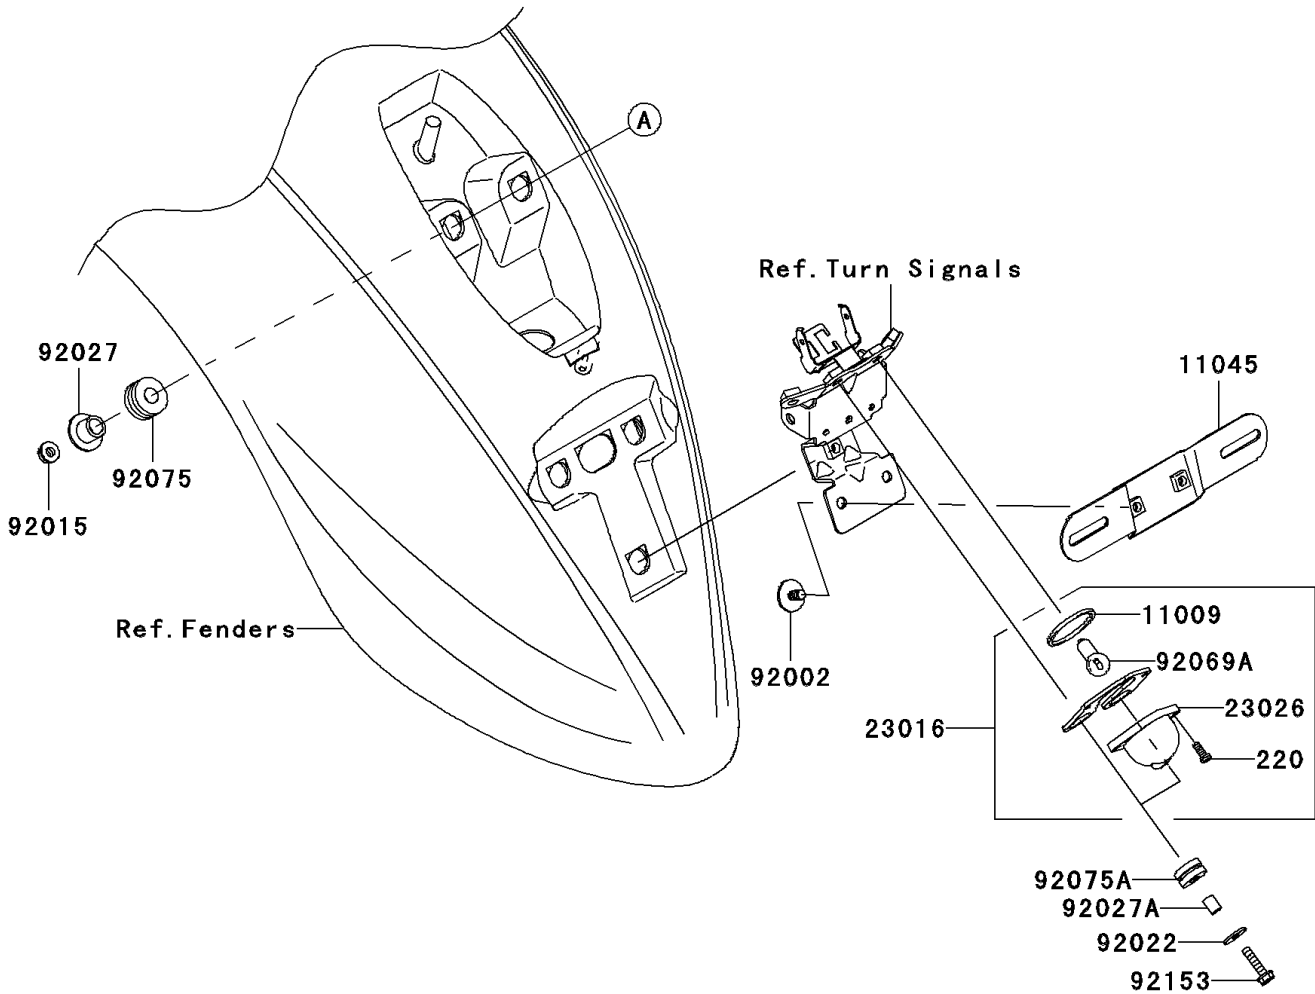

2007 Vulcan 900 Classic PARTS DIAGRAM

Taillight(s)(-JKAVN2B1 7A016369)

F2720

2007 Vulcan 900 Classic PARTS LIST

Taillight(s)(-JKAVN2B1 7A016369)

ITEM NAME	PART NUMBER	QUANTITY
SCREW-PAN-CROS,4X10 (Ref # 220)	220AA0410	2
GASKET,LICENSE PLATE LAMP (Ref # 11009)	11009-1372	1
BRACKET,LICENSE (Ref # 11045)	11045-1387	1
GASKET,TAIL LAMP LENS (Ref # 11061)	11061-1089	1
LAMP-ASSY,LICENSE (Ref # 23016)	23016-0007	1
LAMP-TAIL (Ref # 23025)	23025-0025	1
LENS,LAMP (Ref # 23026)	23026-1054	1
LENS,TAIL LAMP (Ref # 23026A)	23026-1246	1
BOLT,UPSET-WP,6X12 (Ref # 92002)	92002-1884	2
SCREW,TAPPING,4X16 (Ref # 92009)	92009-1966	1
NUT,FLANGED,6MM (Ref # 92015)	92015-1367	2
WASHER,6.5X20X1.6 (Ref # 92022)	92022-1557	2
COLLAR,L=13.1,BLACK (Ref # 92027)	92027-1450	2
COLLAR,6.8X10X12 (Ref # 92027A)	92027-162	2
BULB,12V 21/5W (Ref # 92069)	92069-063	1
BULB,12V 5W (Ref # 92069A)	92069-1055	1
DAMPER (Ref # 92075)	92075-1690	2
DAMPER (Ref # 92075A)	92075-209	2
BOLT,FLANGED,6X25 (Ref # 92153)	92153-0514	2