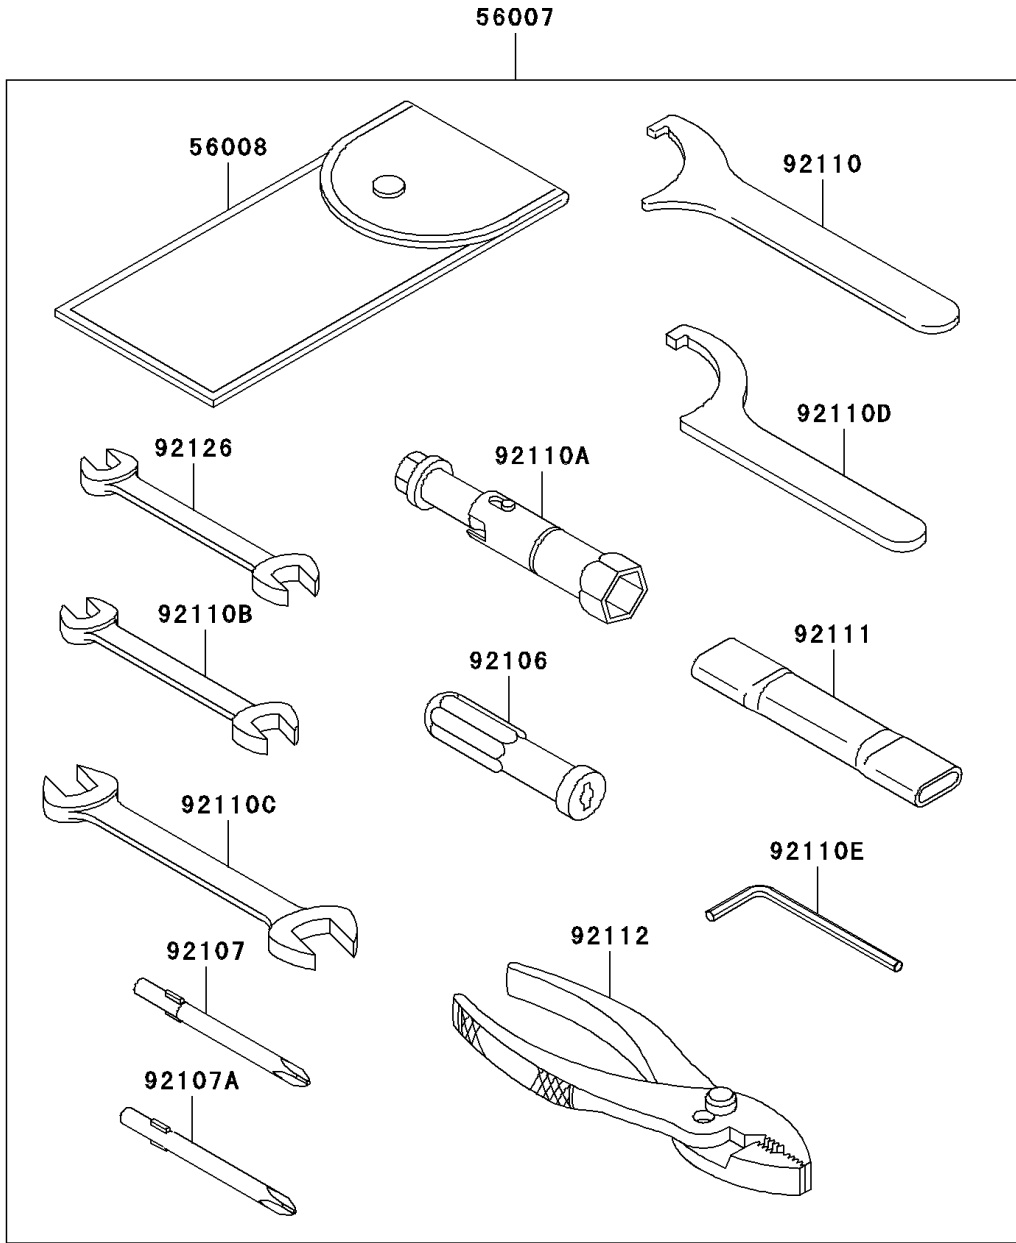

2006 Vulcan 900 Classic PARTS DIAGRAM

Owner's Tools(B6F-B9F)

F2810

2006 Vulcan 900 Classic PARTS LIST

Owner's Tools(B6F-B9F)

ITEM NAME	PART NUMBER	QUANTITY
TOOL-KIT (Ref # 56007)	56007-0029	1
BAG,TOOL (Ref # 56008)	56008-1075	1
GASKET-LIQUID,TB1211,WHITE (Ref # 56019)	56019-120	1
GASKET-LIQUID,TB1211F,CLEAR (Ref # 92104)	92104-0004	1
GASKET-LIQUID,TB1216B,BLACK (Ref # 92104A)	92104-1064	1
GRIP-SCREW DRIVER (Ref # 92106)	92106-1001	1
TOOL-DRIVER,#3PHILLIPS (Ref # 92107)	92107-005	1
TOOL-DRIVER,#2PHILLIPS (Ref # 92107A)	92107-1053	1
TOOL-WRENCH,HOOK (Ref # 92110)	92110-0018	1
TOOL-WRENCH,BOX,16MM (Ref # 92110A)	92110-1132	1
TOOL-WRENCH,OPEN END,10X12 (Ref # 92110B)	92110-1152	1
TOOL-WRENCH,OPEN END,14X17 (Ref # 92110C)	92110-1153	1
TOOL-WRENCH,HOOK (Ref # 92110D)	92110-1173	1
TOOL-WRENCH,ALLEN,4MM (Ref # 92110E)	92110-3703	1
TOOL-BAR,BOX END WRENCH (Ref # 92111)	92111-0002	1
TOOL-PLIERS (Ref # 92112)	92112-1001	1
TOOL-WRENCH,OPEN END,8X10 (Ref # 92126)	92126-004	1