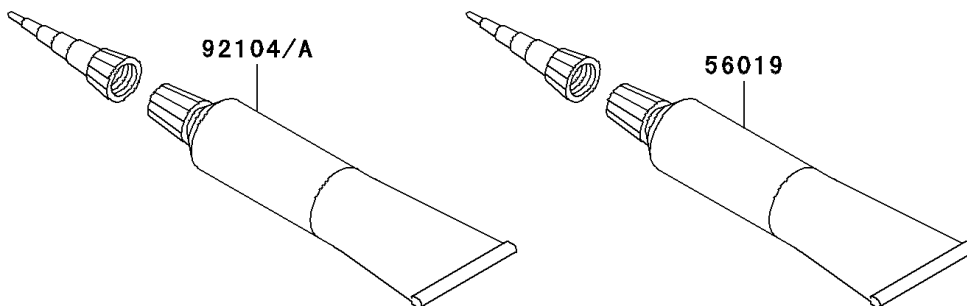

2006 Vulcan 900 Classic PARTS DIAGRAM

Owner's Tools(B6F-B9F)

F2810

2006 Vulcan 900 Classic PARTS LIST

Owner's Tools(B6F-B9F)

ITEM NAME	PART NUMBER	QUANTITY
TOOL-KIT (Ref # 56007)	56007-0029	1
BAG,TOOL (Ref # 56008)	56008-1075	1
GASKET-LIQUID,TB1211,WHITE (Ref # 56019)	56019-120	1
GASKET-LIQUID,TB1211F,CLEAR (Ref # 92104)	92104-0004	1
GASKET-LIQUID,TB1216B,BLACK (Ref # 92104A)	92104-1064	1
GRIP-SCREW DRIVER (Ref # 92106)	92106-1001	1
TOOL-DRIVER,#3PHILLIPS (Ref # 92107)	92107-005	1
TOOL-DRIVER,#2PHILLIPS (Ref # 92107A)	92107-1053	1
TOOL-WRENCH,HOOK (Ref # 92110)	92110-0018	1
TOOL-WRENCH,BOX,16MM (Ref # 92110A)	92110-1132	1
TOOL-WRENCH,OPEN END,10X12 (Ref # 92110B)	92110-1152	1
TOOL-WRENCH,OPEN END,14X17 (Ref # 92110C)	92110-1153	1
TOOL-WRENCH,HOOK (Ref # 92110D)	92110-1173	1
TOOL-WRENCH,ALLEN,4MM (Ref # 92110E)	92110-3703	1
TOOL-BAR,BOX END WRENCH (Ref # 92111)	92111-0002	1
TOOL-PLIERS (Ref # 92112)	92112-1001	1
TOOL-WRENCH,OPEN END,8X10 (Ref # 92126)	92126-004	1