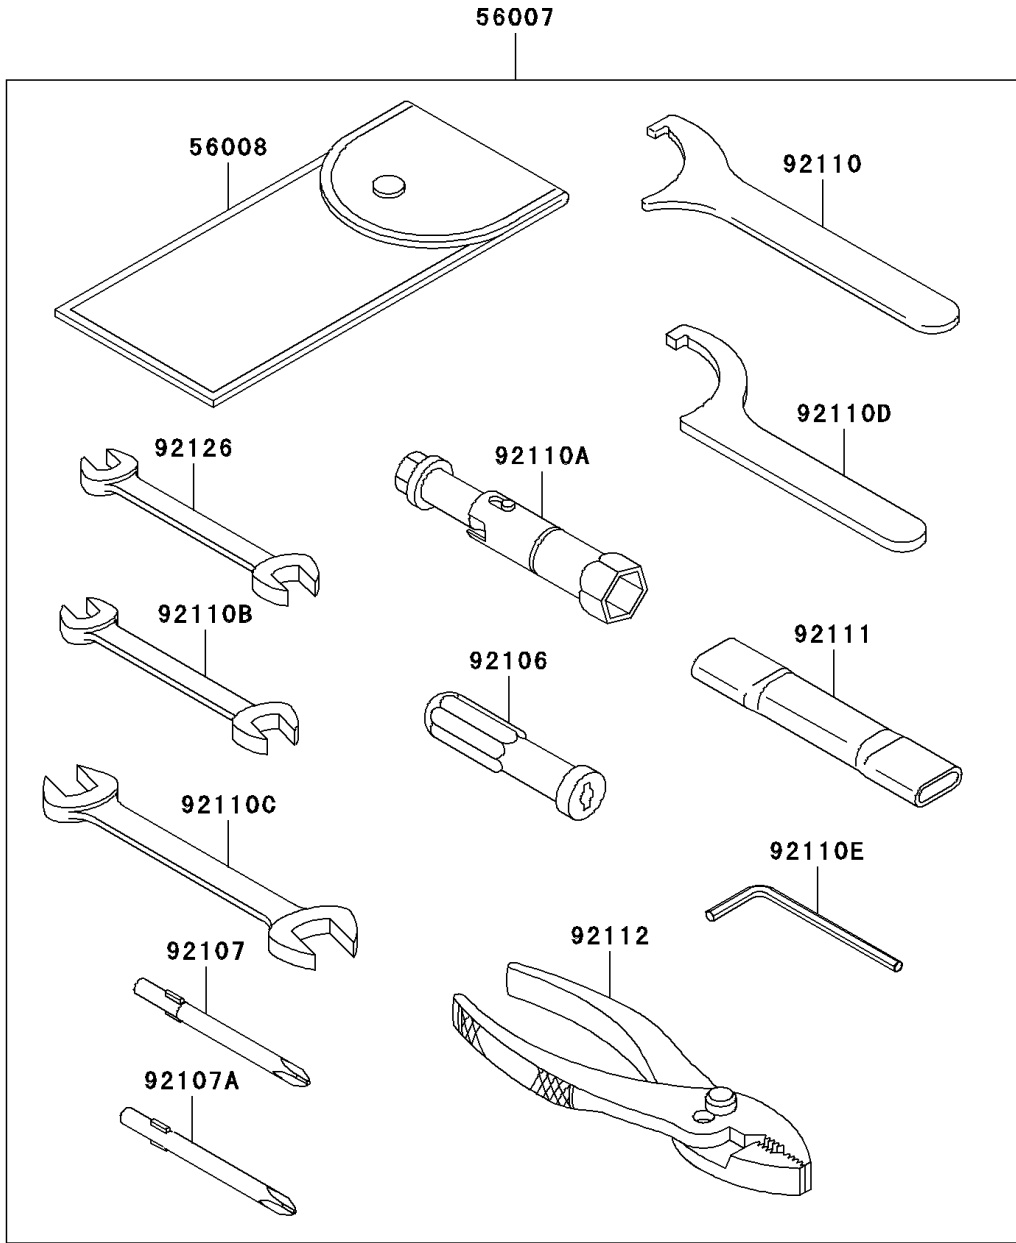

2007 Vulcan 900 Classic PARTS DIAGRAM

Owner's Tools(B6F-B9F)

F2810

2007 Vulcan 900 Classic PARTS LIST

Owner's Tools(B6F-B9F)

ITEM NAME	PART NUMBER	QUANTITY
TOOL-KIT (Ref # 56007)	56007-0029	1
BAG,TOOL (Ref # 56008)	56008-1075	1
GASKET-LIQUID,TB1211,WHITE (Ref # 56019)	56019-120	1
GASKET-LIQUID,TB1211F,CLEAR (Ref # 92104)	92104-0004	1
GASKET-LIQUID,TB1216B,BLACK (Ref # 92104A)	92104-1064	1
GRIP-SCREW DRIVER (Ref # 92106)	92106-1001	1
TOOL-DRIVER,#3PHILLIPS (Ref # 92107)	92107-005	1
TOOL-DRIVER,#2PHILLIPS (Ref # 92107A)	92107-1053	1
TOOL-WRENCH,HOOK (Ref # 92110)	92110-0018	1
TOOL-WRENCH,BOX,16MM (Ref # 92110A)	92110-1132	1
TOOL-WRENCH,OPEN END,10X12 (Ref # 92110B)	92110-1152	1
TOOL-WRENCH,OPEN END,14X17 (Ref # 92110C)	92110-1153	1
TOOL-WRENCH,HOOK (Ref # 92110D)	92110-1173	1
TOOL-WRENCH,ALLEN,4MM (Ref # 92110E)	92110-3703	1
TOOL-BAR,BOX END WRENCH (Ref # 92111)	92111-0002	1
TOOL-PLIERS (Ref # 92112)	92112-1001	1
TOOL-WRENCH,OPEN END,8X10 (Ref # 92126)	92126-004	1