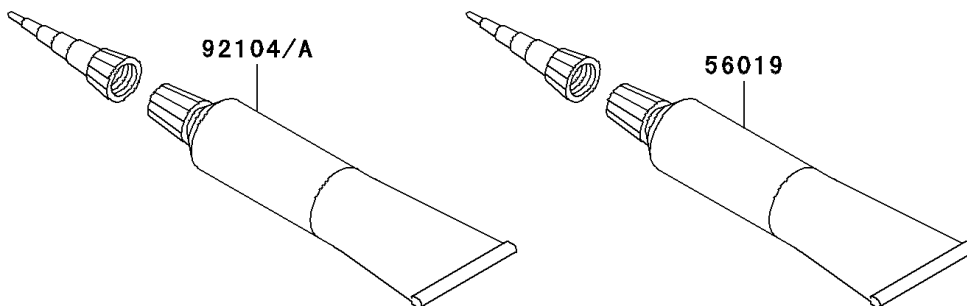

2007 Vulcan 900 Classic PARTS DIAGRAM

Owner's Tools(B6F-B9F)

F2810

2007 Vulcan 900 Classic PARTS LIST

Owner's Tools(B6F-B9F)

ITEM NAME	PART NUMBER	QUANTITY
TOOL-KIT (Ref # 56007)	56007-0029	1
BAG,TOOL (Ref # 56008)	56008-1075	1
GASKET-LIQUID,TB1211,WHITE (Ref # 56019)	56019-120	1
GASKET-LIQUID,TB1211F,CLEAR (Ref # 92104)	92104-0004	1
GASKET-LIQUID,TB1216B,BLACK (Ref # 92104A)	92104-1064	1
GRIP-SCREW DRIVER (Ref # 92106)	92106-1001	1
TOOL-DRIVER,#3PHILLIPS (Ref # 92107)	92107-005	1
TOOL-DRIVER,#2PHILLIPS (Ref # 92107A)	92107-1053	1
TOOL-WRENCH,HOOK (Ref # 92110)	92110-0018	1
TOOL-WRENCH,BOX,16MM (Ref # 92110A)	92110-1132	1
TOOL-WRENCH,OPEN END,10X12 (Ref # 92110B)	92110-1152	1
TOOL-WRENCH,OPEN END,14X17 (Ref # 92110C)	92110-1153	1
TOOL-WRENCH,HOOK (Ref # 92110D)	92110-1173	1
TOOL-WRENCH,ALLEN,4MM (Ref # 92110E)	92110-3703	1
TOOL-BAR,BOX END WRENCH (Ref # 92111)	92111-0002	1
TOOL-PLIERS (Ref # 92112)	92112-1001	1
TOOL-WRENCH,OPEN END,8X10 (Ref # 92126)	92126-004	1