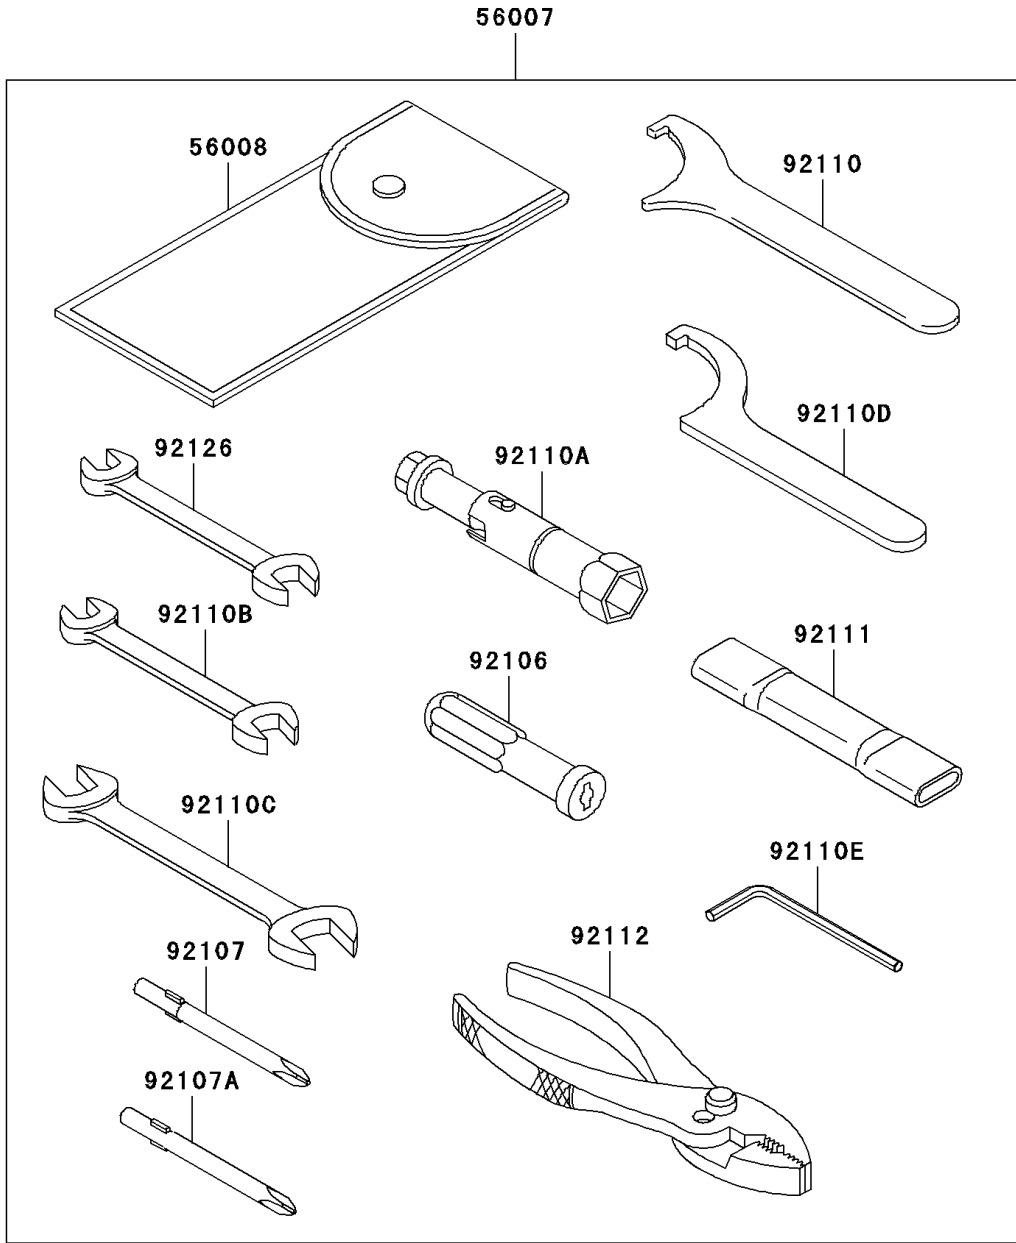

# 2008 Vulcan® 900 Classic PARTS DIAGRAM

Owner's Tools(B6F-B9F)

F2810

## 2008 Vulcan® 900 Classic PARTS LIST

### Owner's Tools(B6F-B9F)

ITEM NAME	PART NUMBER	QUANTITY
TOOL-KIT (Ref # 56007)	56007-0029	1
BAG,TOOL (Ref # 56008)	56008-1075	1
GASKET-LIQUID,TB1211,WHITE (Ref # 56019)	56019-120	1
GASKET-LIQUID,TB1211F,CLEAR (Ref # 92104)	92104-0004	1
GASKET-LIQUID,TB1216B,BLACK (Ref # 92104A)	92104-1064	1
GRIP-SCREW DRIVER (Ref # 92106)	92106-1001	1
TOOL-DRIVER,#3PHILLIPS (Ref # 92107)	92107-005	1
TOOL-DRIVER,#2PHILLIPS (Ref # 92107A)	92107-1053	1
TOOL-WRENCH,HOOK (Ref # 92110)	92110-0018	1
TOOL-WRENCH,BOX,16MM (Ref # 92110A)	92110-1132	1
TOOL-WRENCH,OPEN END,10X12 (Ref # 92110B)	92110-1152	1
TOOL-WRENCH,OPEN END,14X17 (Ref # 92110C)	92110-1153	1
TOOL-WRENCH,HOOK (Ref # 92110D)	92110-1173	1
TOOL-WRENCH,ALLEN,4MM (Ref # 92110E)	92110-3703	1
TOOL-BAR,BOX END WRENCH (Ref # 92111)	92111-0002	1
TOOL-PLIERS (Ref # 92112)	92112-1001	1
TOOL-WRENCH,OPEN END,8X10 (Ref # 92126)	92126-004	1