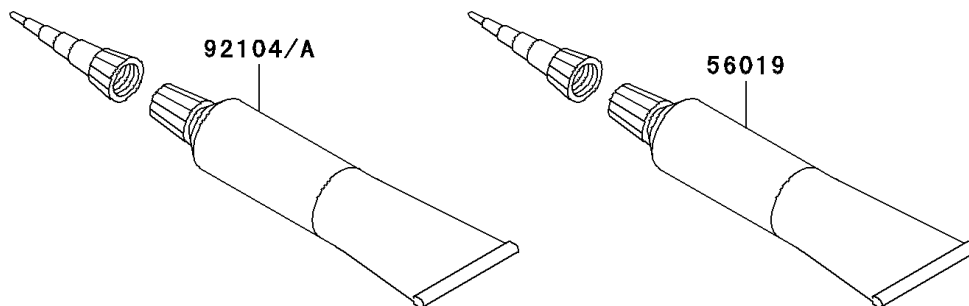

# 2008 Vulcan® 900 Classic PARTS DIAGRAM

Owner's Tools(B6F-B9F)

F2810

## 2008 Vulcan® 900 Classic PARTS LIST

### Owner's Tools(B6F-B9F)

ITEM NAME	PART NUMBER	QUANTITY
TOOL-KIT (Ref # 56007)	56007-0029	1
BAG,TOOL (Ref # 56008)	56008-1075	1
GASKET-LIQUID,TB1211,WHITE (Ref # 56019)	56019-120	1
GASKET-LIQUID,TB1211F,CLEAR (Ref # 92104)	92104-0004	1
GASKET-LIQUID,TB1216B,BLACK (Ref # 92104A)	92104-1064	1
GRIP-SCREW DRIVER (Ref # 92106)	92106-1001	1
TOOL-DRIVER,#3PHILLIPS (Ref # 92107)	92107-005	1
TOOL-DRIVER,#2PHILLIPS (Ref # 92107A)	92107-1053	1
TOOL-WRENCH,HOOK (Ref # 92110)	92110-0018	1
TOOL-WRENCH,BOX,16MM (Ref # 92110A)	92110-1132	1
TOOL-WRENCH,OPEN END,10X12 (Ref # 92110B)	92110-1152	1
TOOL-WRENCH,OPEN END,14X17 (Ref # 92110C)	92110-1153	1
TOOL-WRENCH,HOOK (Ref # 92110D)	92110-1173	1
TOOL-WRENCH,ALLEN,4MM (Ref # 92110E)	92110-3703	1
TOOL-BAR,BOX END WRENCH (Ref # 92111)	92111-0002	1
TOOL-PLIERS (Ref # 92112)	92112-1001	1
TOOL-WRENCH,OPEN END,8X10 (Ref # 92126)	92126-004	1