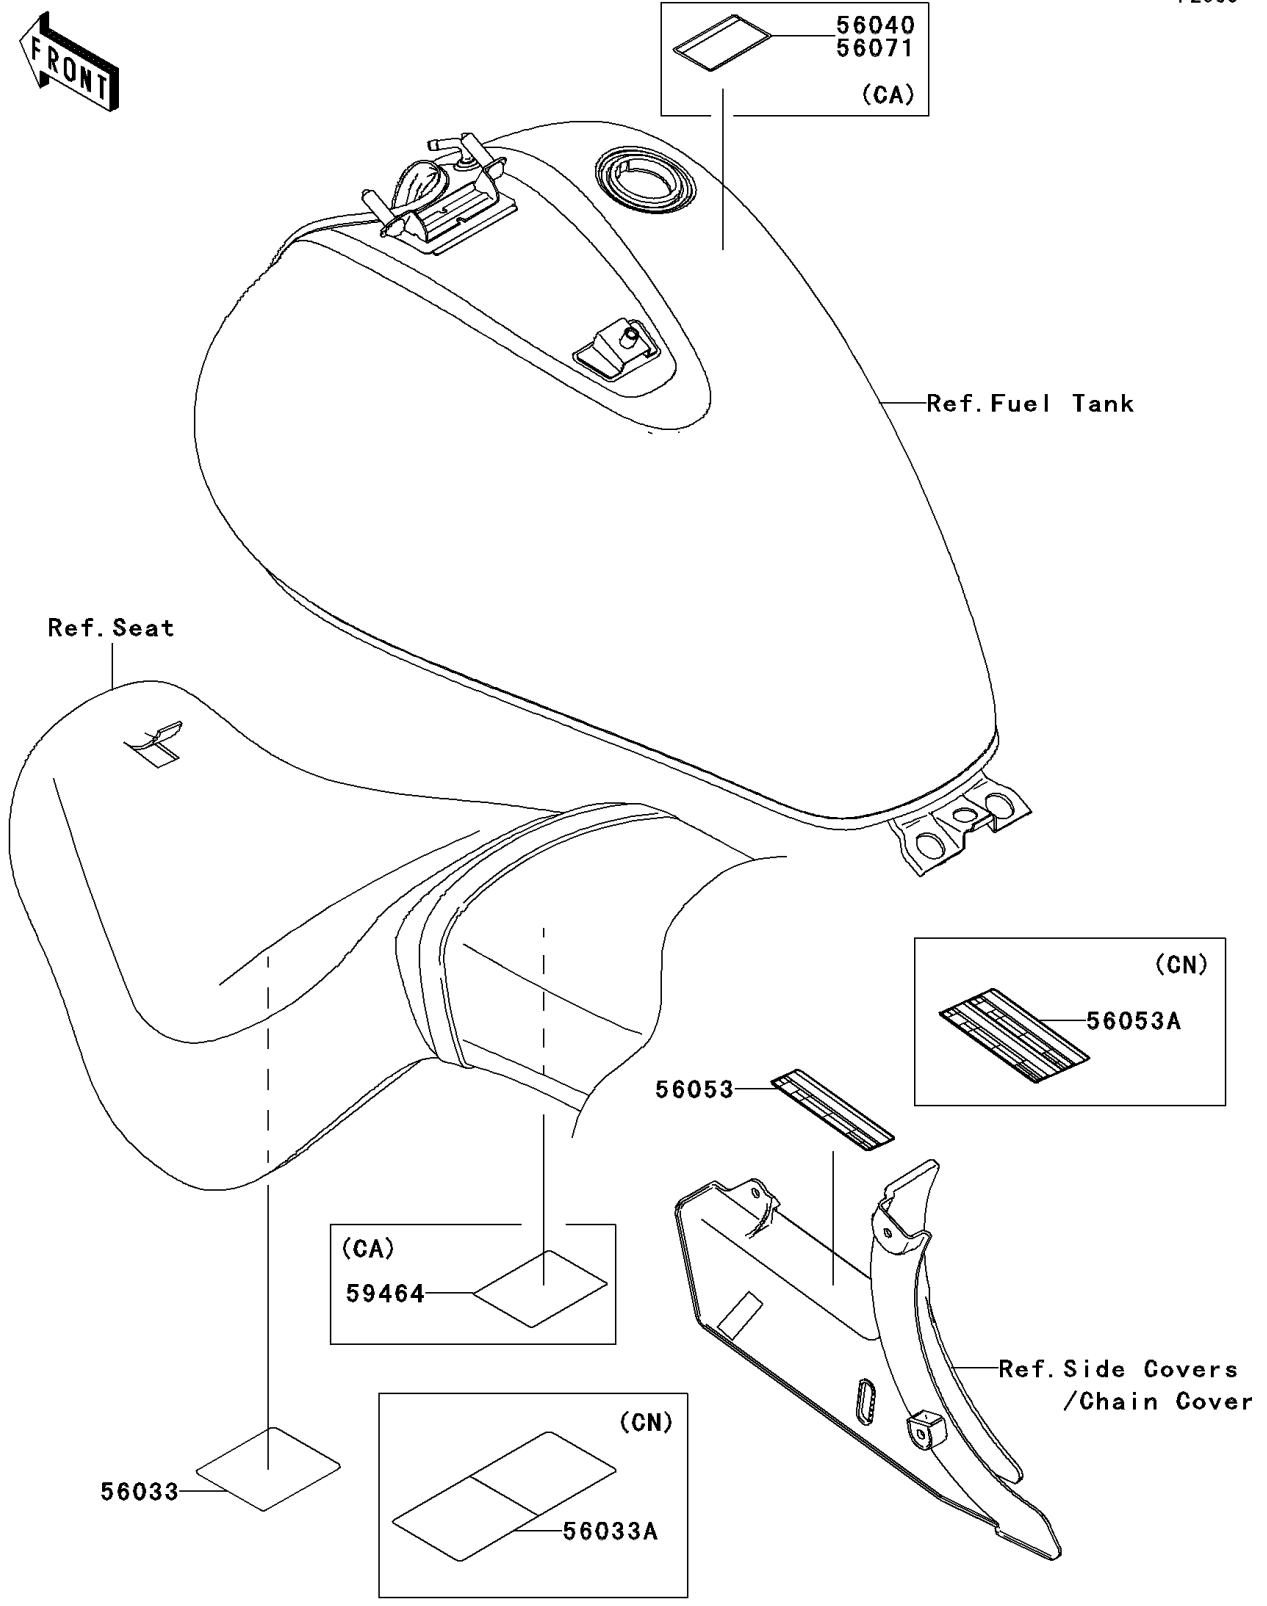

2006 Vulcan 900 Classic PARTS DIAGRAM

Labels

F2860

2006 Vulcan 900 Classic PARTS LIST

Labels

ITEM NAME	PART NUMBER	QUANTITY
LABEL-MANUAL,DAILY SAFETY (Ref # 56033)	56033-0138	1
LABEL-MANUAL,DAILY SAFETY (Ref # 56033A)	56033-0139	1
LABEL-WARNING,EVAPO (Ref # 56040)	56040-1121	1
LABEL-SPECIFICATION,TIRE&LOAD (Ref # 56053)	56053-0176	1
LABEL-SPECIFICATION,TIRE&LOAD (Ref # 56053A)	56053-0177	1
LABEL-CERTIFICATION,EVAPO ROUT (Ref # 59464)	59464-0684	1