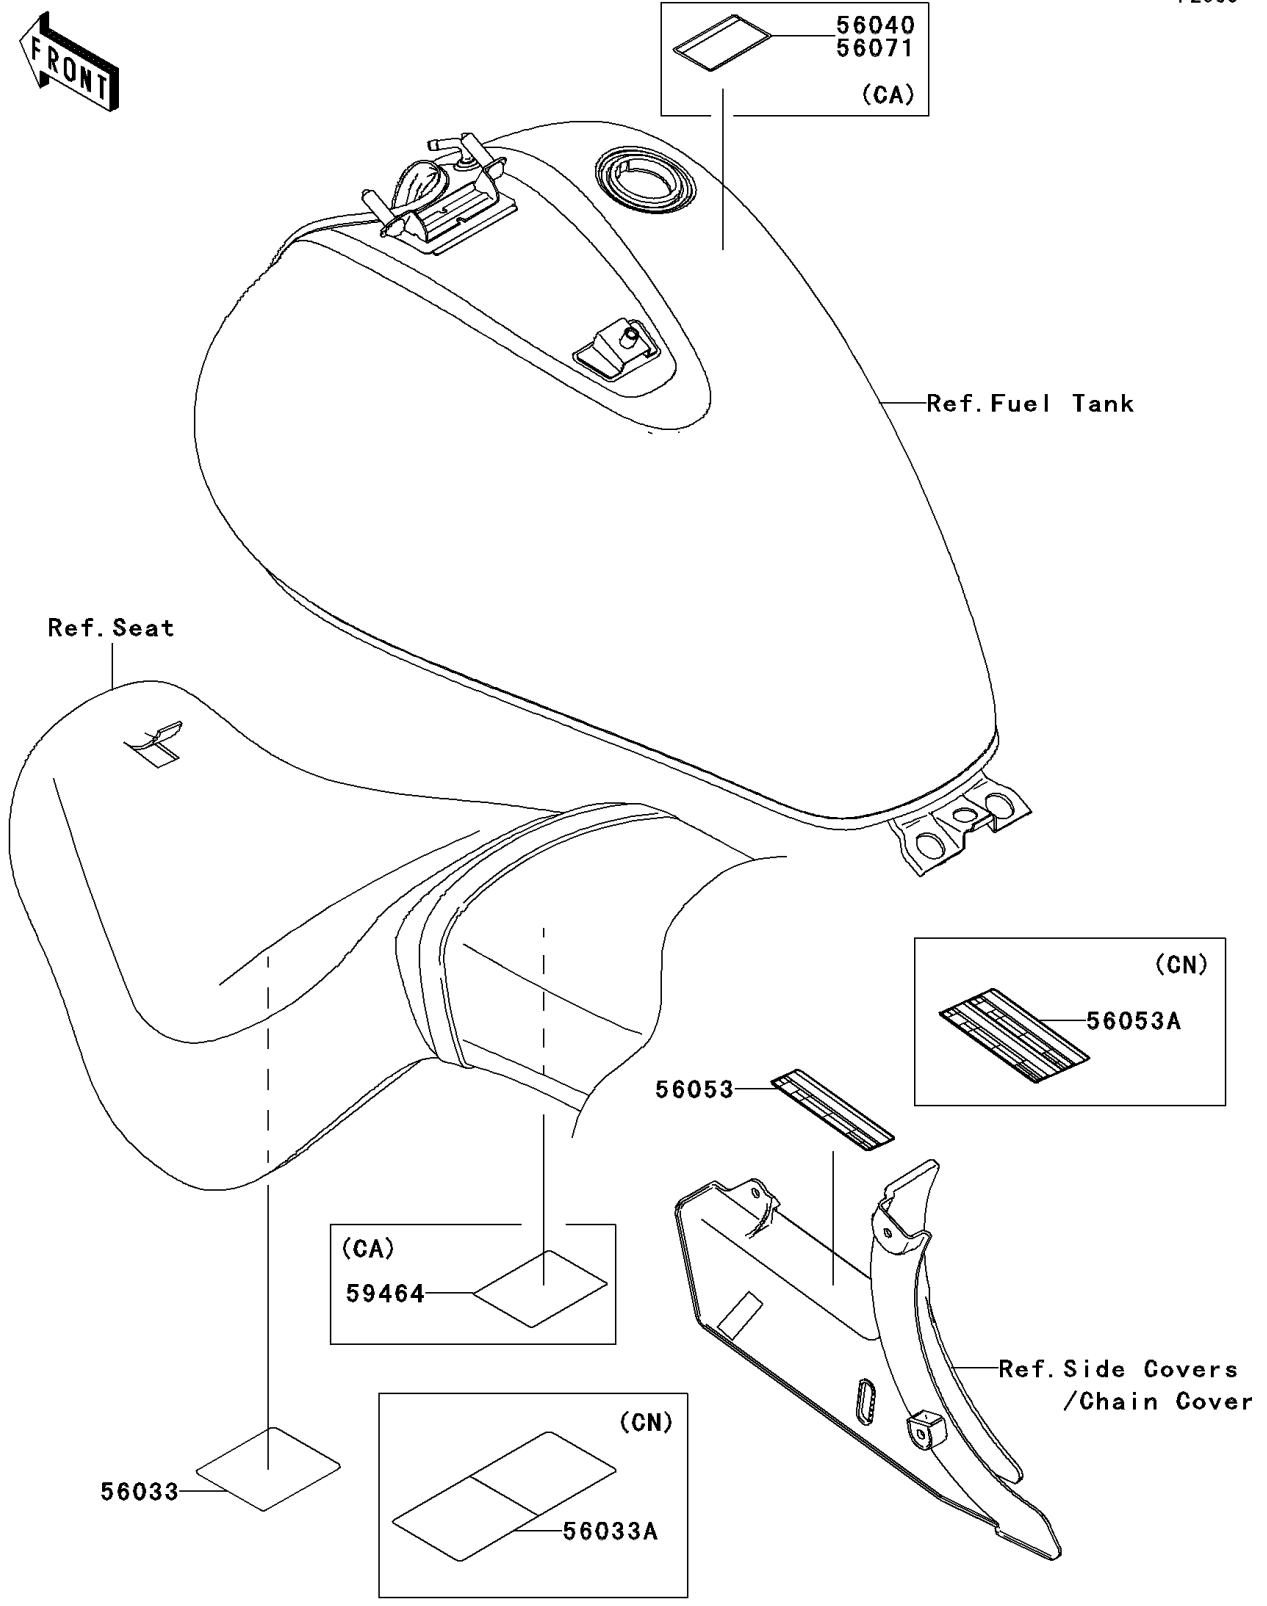

2007 Vulcan 900 Classic PARTS DIAGRAM

Labels

F2860

2007 Vulcan 900 Classic PARTS LIST

Labels

ITEM NAME	PART NUMBER	QUANTITY
LABEL-MANUAL,DAILY SAFETY (Ref # 56033)	56033-0138	1
LABEL-MANUAL,DAILY SAFETY (Ref # 56033A)	56033-0139	1
LABEL-WARNING,EVAPO (Ref # 56040)	56040-1121	1
LABEL-SPECIFICATION,TIRE&LOAD (Ref # 56053)	56053-0176	1
LABEL-SPECIFICATION,TIRE&LOAD (Ref # 56053A)	56053-0177	1
LABEL-CERTIFICATION,EVAPO ROUT (Ref # 59464)	59464-0684	1