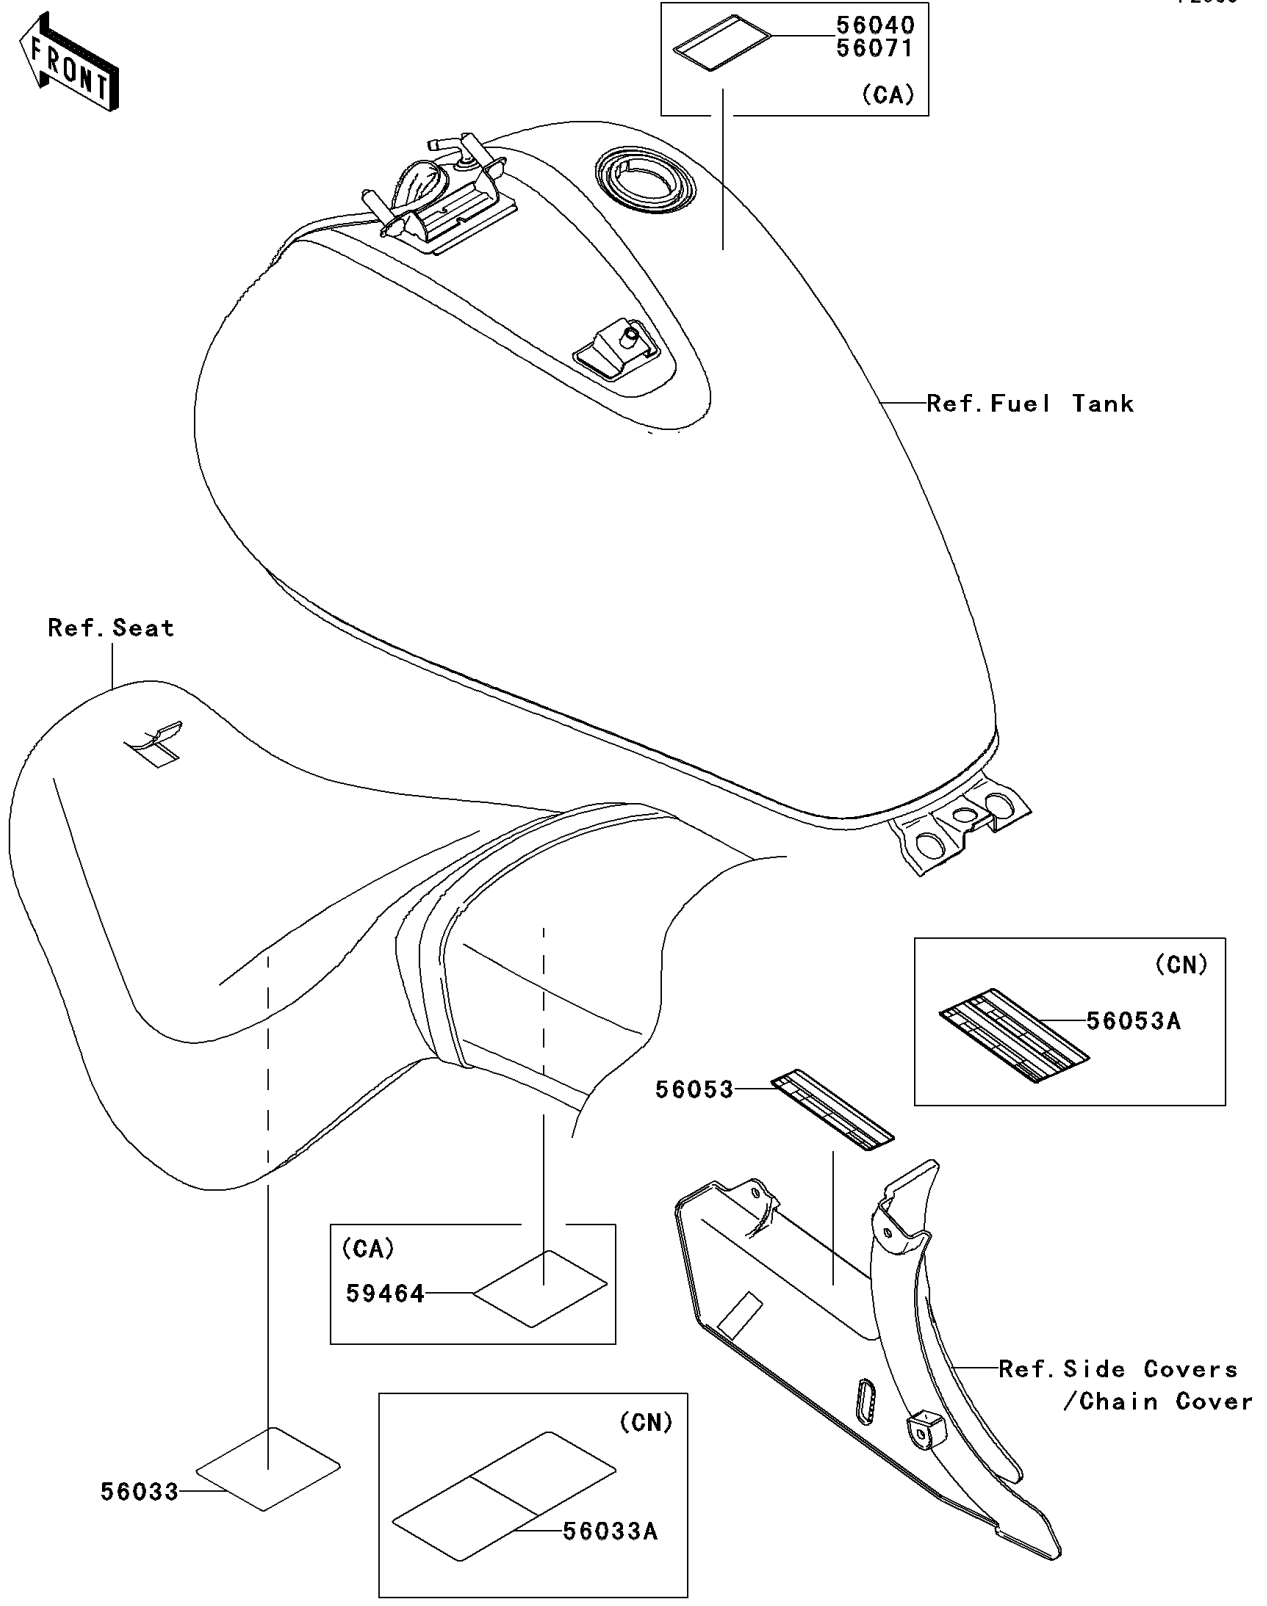

2008 Vulcan® 900 Classic PARTS DIAGRAM

Labels

F2860

2008 Vulcan® 900 Classic PARTS LIST

Labels

ITEM NAME	PART NUMBER	QUANTITY
LABEL-MANUAL,DAILY SAFETY (Ref # 56033)	56033-0138	1
LABEL-MANUAL,DAILY SAFETY (Ref # 56033A)	56033-0139	1
LABEL-WARNING,EVAPO (Ref # 56040)	56040-1121	1
LABEL-SPECIFICATION,TIRE&LOAD (Ref # 56053)	56053-0176	1
LABEL-SPECIFICATION,TIRE&LOAD (Ref # 56053A)	56053-0177	1
LABEL-CERTIFICATION,EVAPO ROUT (Ref # 59464)	59464-0684	1