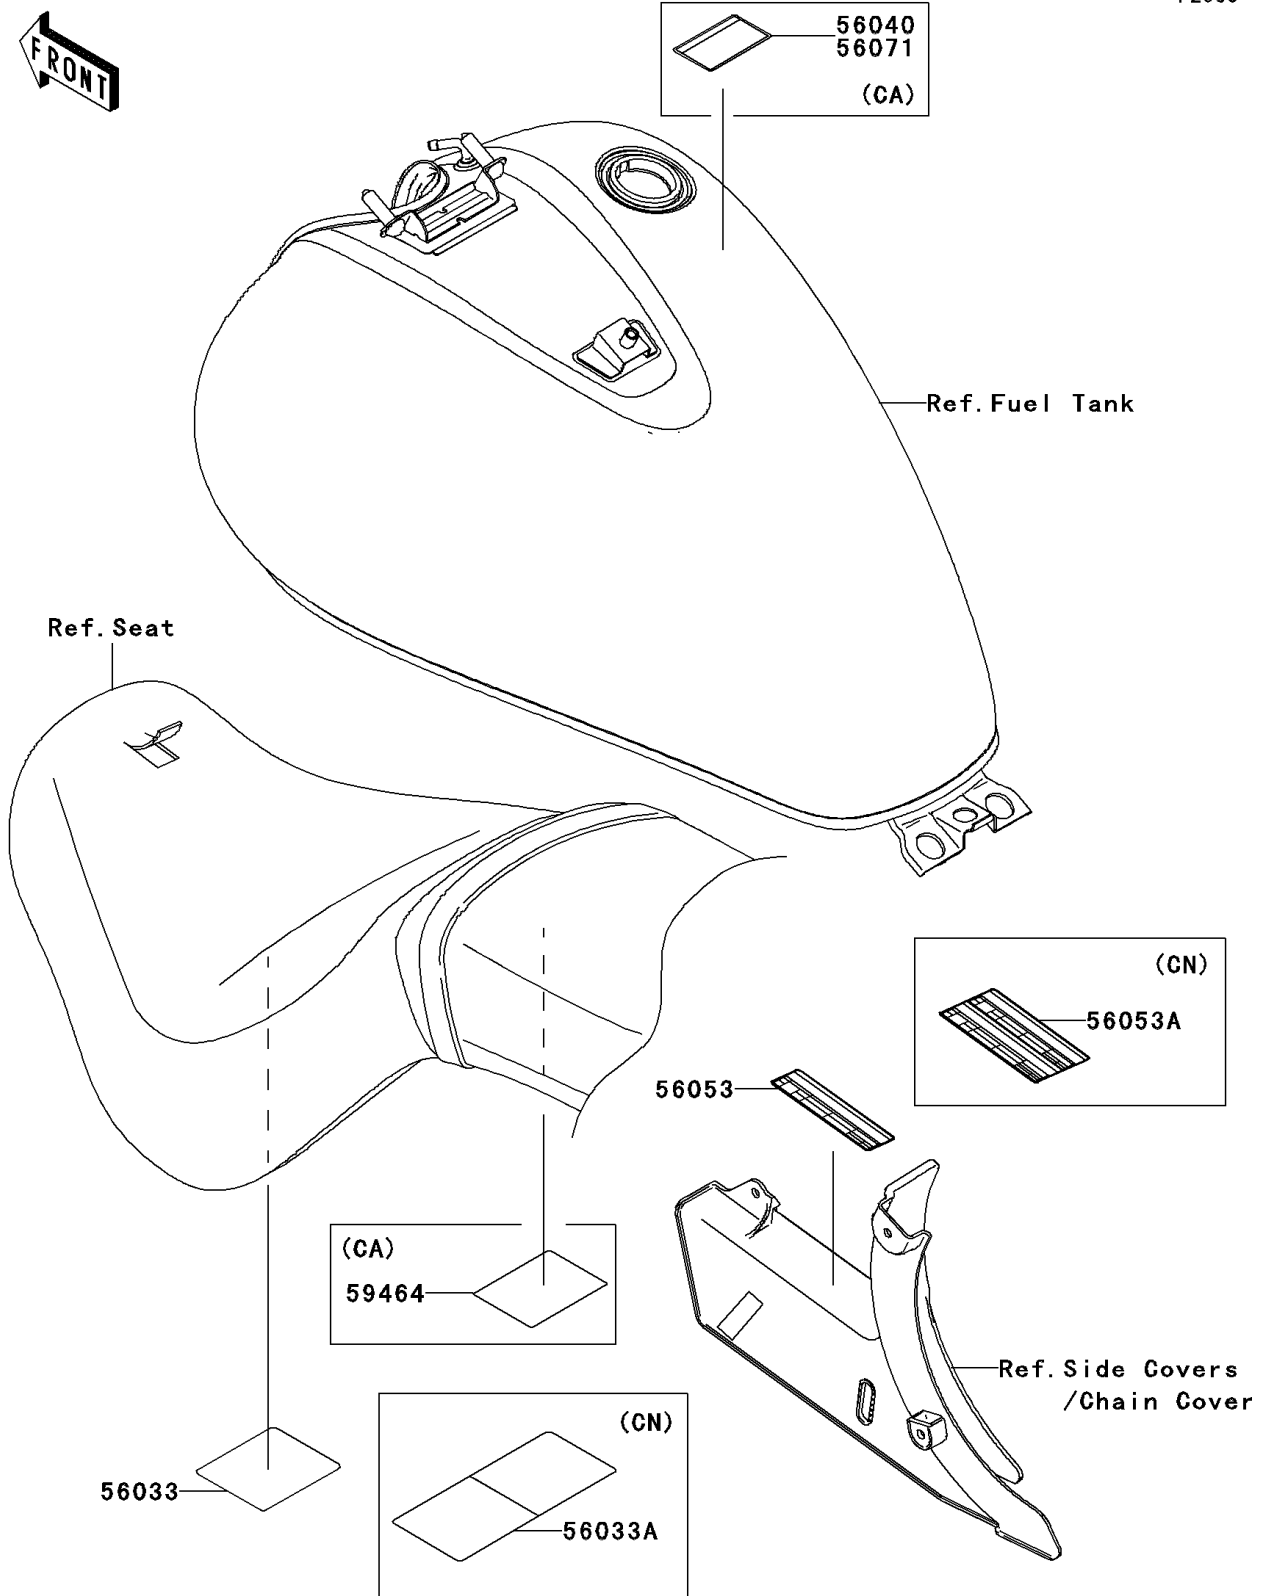

# 2010 Vulcan® 900 Classic PARTS DIAGRAM

Labels

F2860

## 2010 Vulcan® 900 Classic PARTS LIST

### Labels

ITEM NAME	PART NUMBER	QUANTITY
LABEL-MANUAL,DAILY SAFETY (Ref # 56033)	56033-0138	1
LABEL-MANUAL,DAILY SAFETY (Ref # 56033A)	56033-0139	1
LABEL-SPECIFICATION,TIRE&LOAD (Ref # 56053)	56053-0176	1
LABEL-SPECIFICATION,TIRE&LOAD (Ref # 56053A)	56053-0177	1
LABEL-WARNING,EVAPO (Ref # 56071)	56071-0158	1
LABEL-CERTIFICATION,EVAPO ROUT (Ref # 59464)	59464-0684	1