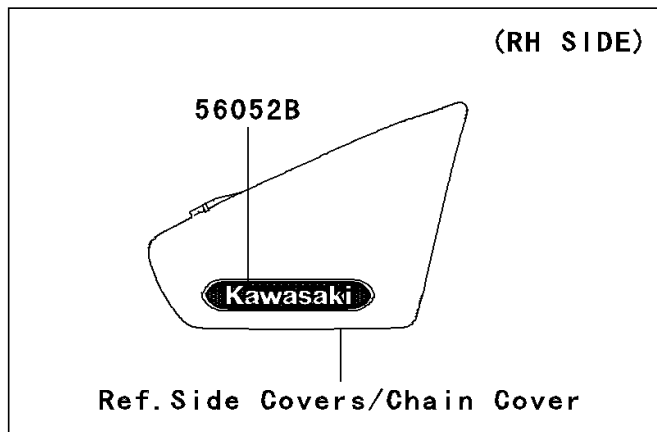

# 2006 Vulcan 900 Classic PARTS DIAGRAM

Decals(B6F-B9F)

F2861

## 2006 Vulcan 900 Classic PARTS LIST

Decals(B6F-B9F)

ITEM NAME	PART NUMBER	QUANTITY
MARK,FUEL TANK,LH (Ref # 56052)	56052-0810	1
MARK,FUEL TANK,RH (Ref # 56052A)	56052-0811	1
MARK,SIDE COVER,RH,KAWASAKI (Ref # 56052B)	56052-0812	1