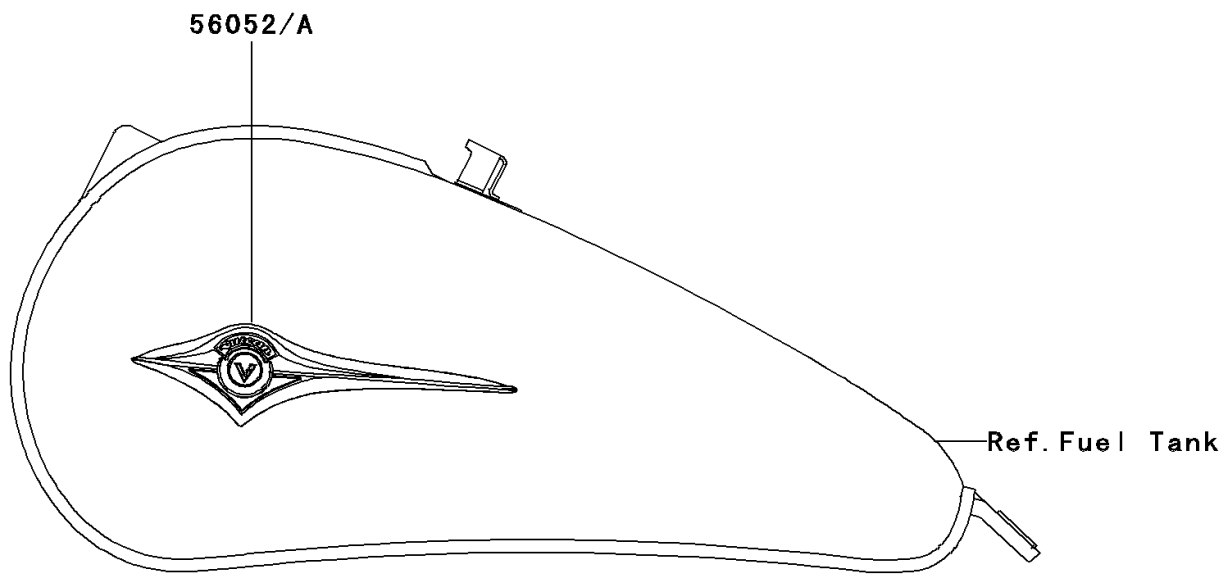

# 2006 Vulcan 900 Classic PARTS DIAGRAM

Decals(B6F-B9F)

F2861

## 2006 Vulcan 900 Classic PARTS LIST

Decals(B6F-B9F)

ITEM NAME	PART NUMBER	QUANTITY
MARK,FUEL TANK,LH (Ref # 56052)	56052-0810	1
MARK,FUEL TANK,RH (Ref # 56052A)	56052-0811	1
MARK,SIDE COVER,RH,KAWASAKI (Ref # 56052B)	56052-0812	1