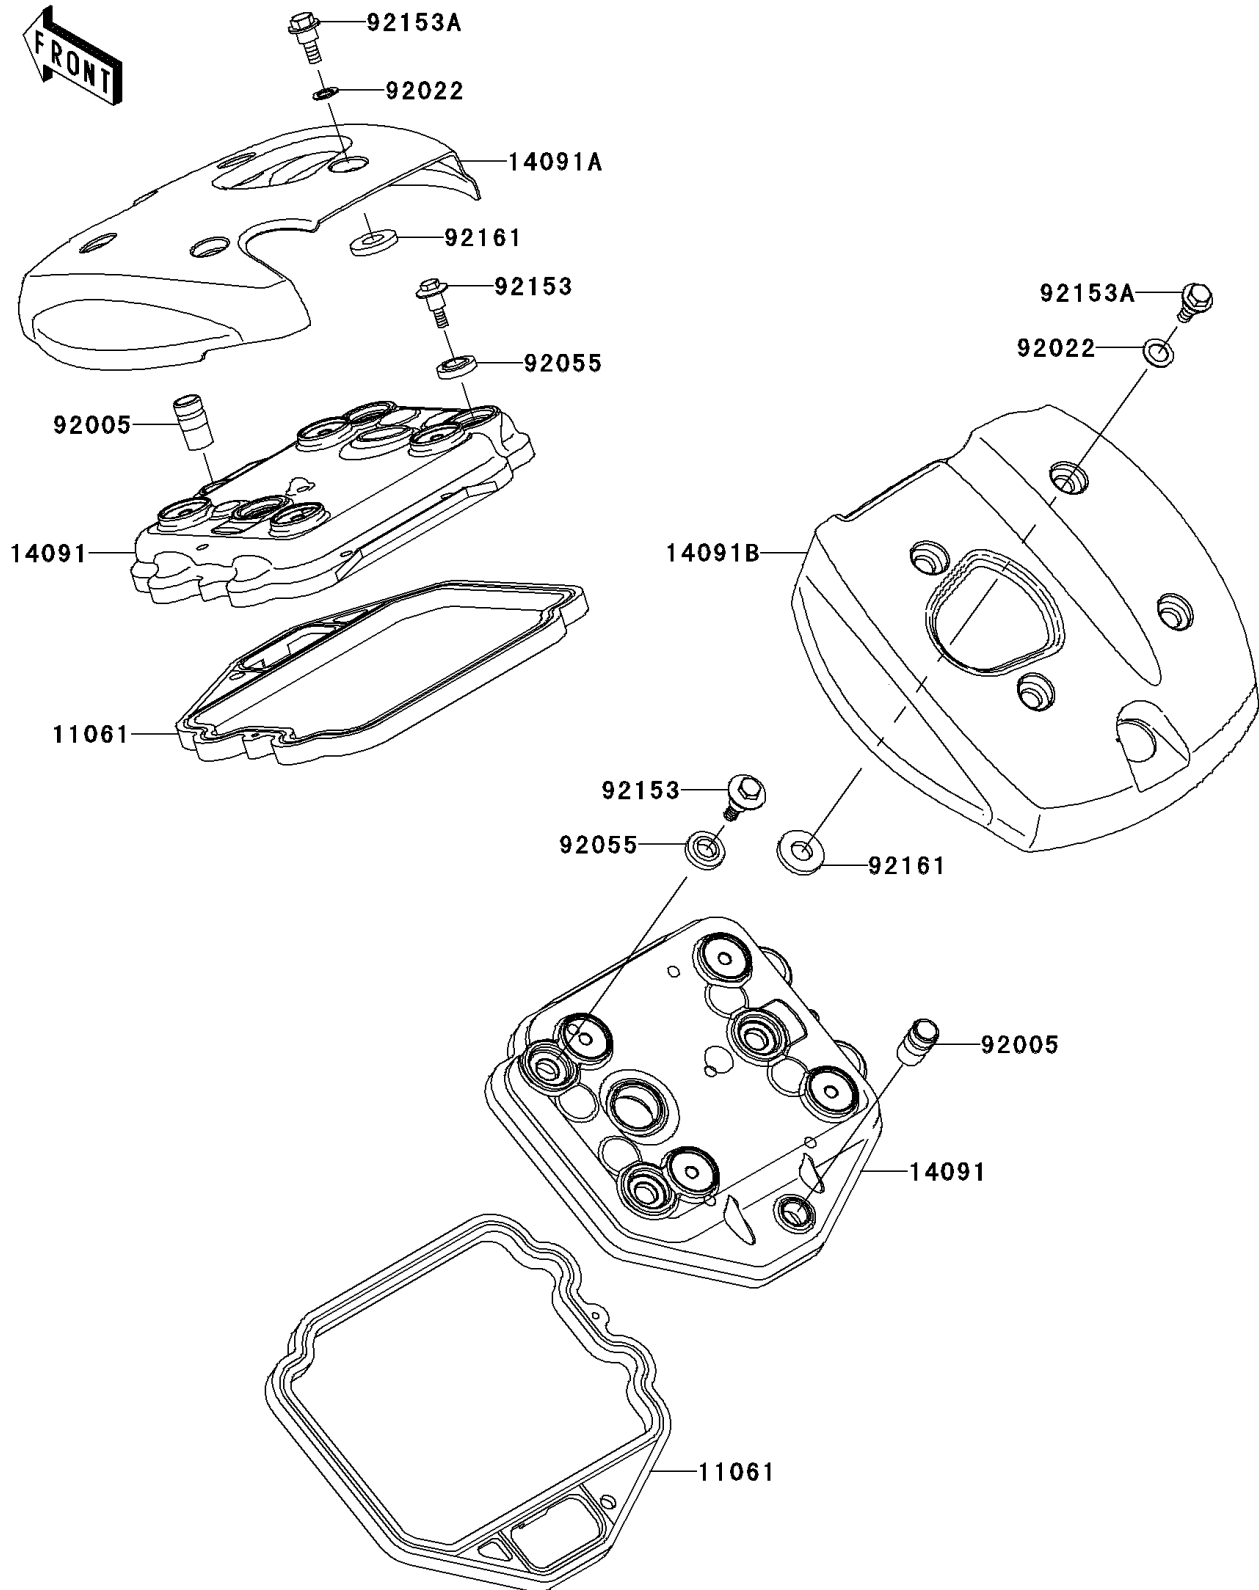

# 2007 Vulcan 900 Classic LT PARTS DIAGRAM

Cylinder Head Cover

E1112

## 2007 Vulcan 900 Classic LT PARTS LIST

### Cylinder Head Cover

ITEM NAME	PART NUMBER	QUANTITY
GASKET,HEAD COVER (Ref # 11061)	11061-0261	2
COVER,HEAD (Ref # 14091)	14091-0506	2
COVER,TOP,FR (Ref # 14091A)	14091-0507	1
COVER,TOP,RR (Ref # 14091B)	14091-0508	1
FITTING (Ref # 92005)	92005-0052	2
WASHER,10.2X16X1 (Ref # 92022)	92022-1829	8
RING-O,HEAD COVER BOLT (Ref # 92055)	92055-1352	6
BOLT,HEAD COVER (Ref # 92153)	92153-0793	6
BOLT,FLANGED,6X19 (Ref # 92153A)	92153-1400	8
DAMPER (Ref # 92161)	92161-0366	8