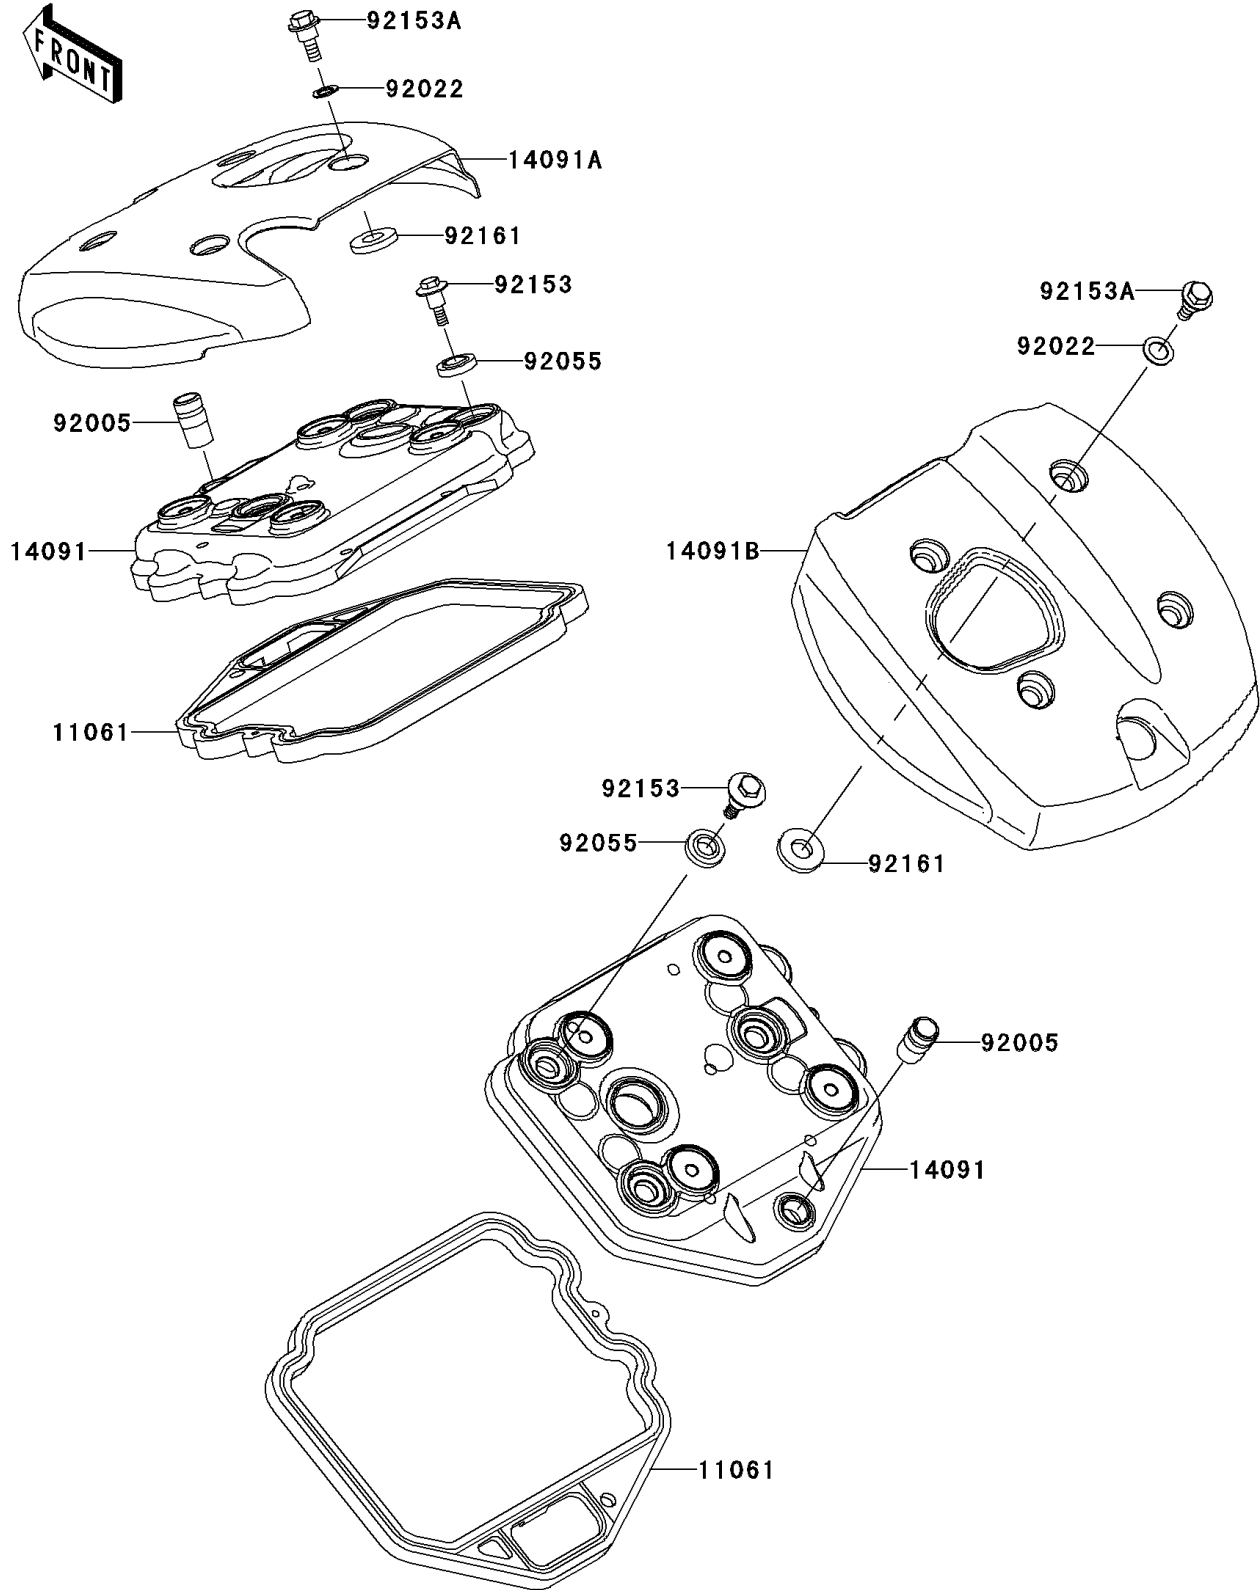

2009 Vulcan® 900 Classic LT PARTS DIAGRAM

Cylinder Head Cover

E1112

2009 Vulcan[®] 900 Classic LT PARTS LIST

Cylinder Head Cover

ITEM NAME	PART NUMBER	QUANTITY
GASKET,HEAD COVER (Ref # 11061)	11061-0261	2
COVER,HEAD (Ref # 14091)	14091-0506	2
COVER,TOP,FR (Ref # 14091A)	14091-0507	1
COVER,TOP,RR (Ref # 14091B)	14091-0508	1
FITTING (Ref # 92005)	92005-0052	2
WASHER,10.2X16X1 (Ref # 92022)	92022-1829	8
RING-O,HEAD COVER BOLT (Ref # 92055)	92055-1352	6
BOLT,HEAD COVER (Ref # 92153)	92153-0793	6
BOLT,FLANGED,6X19 (Ref # 92153A)	92153-1400	8
DAMPER (Ref # 92161)	92161-0366	8