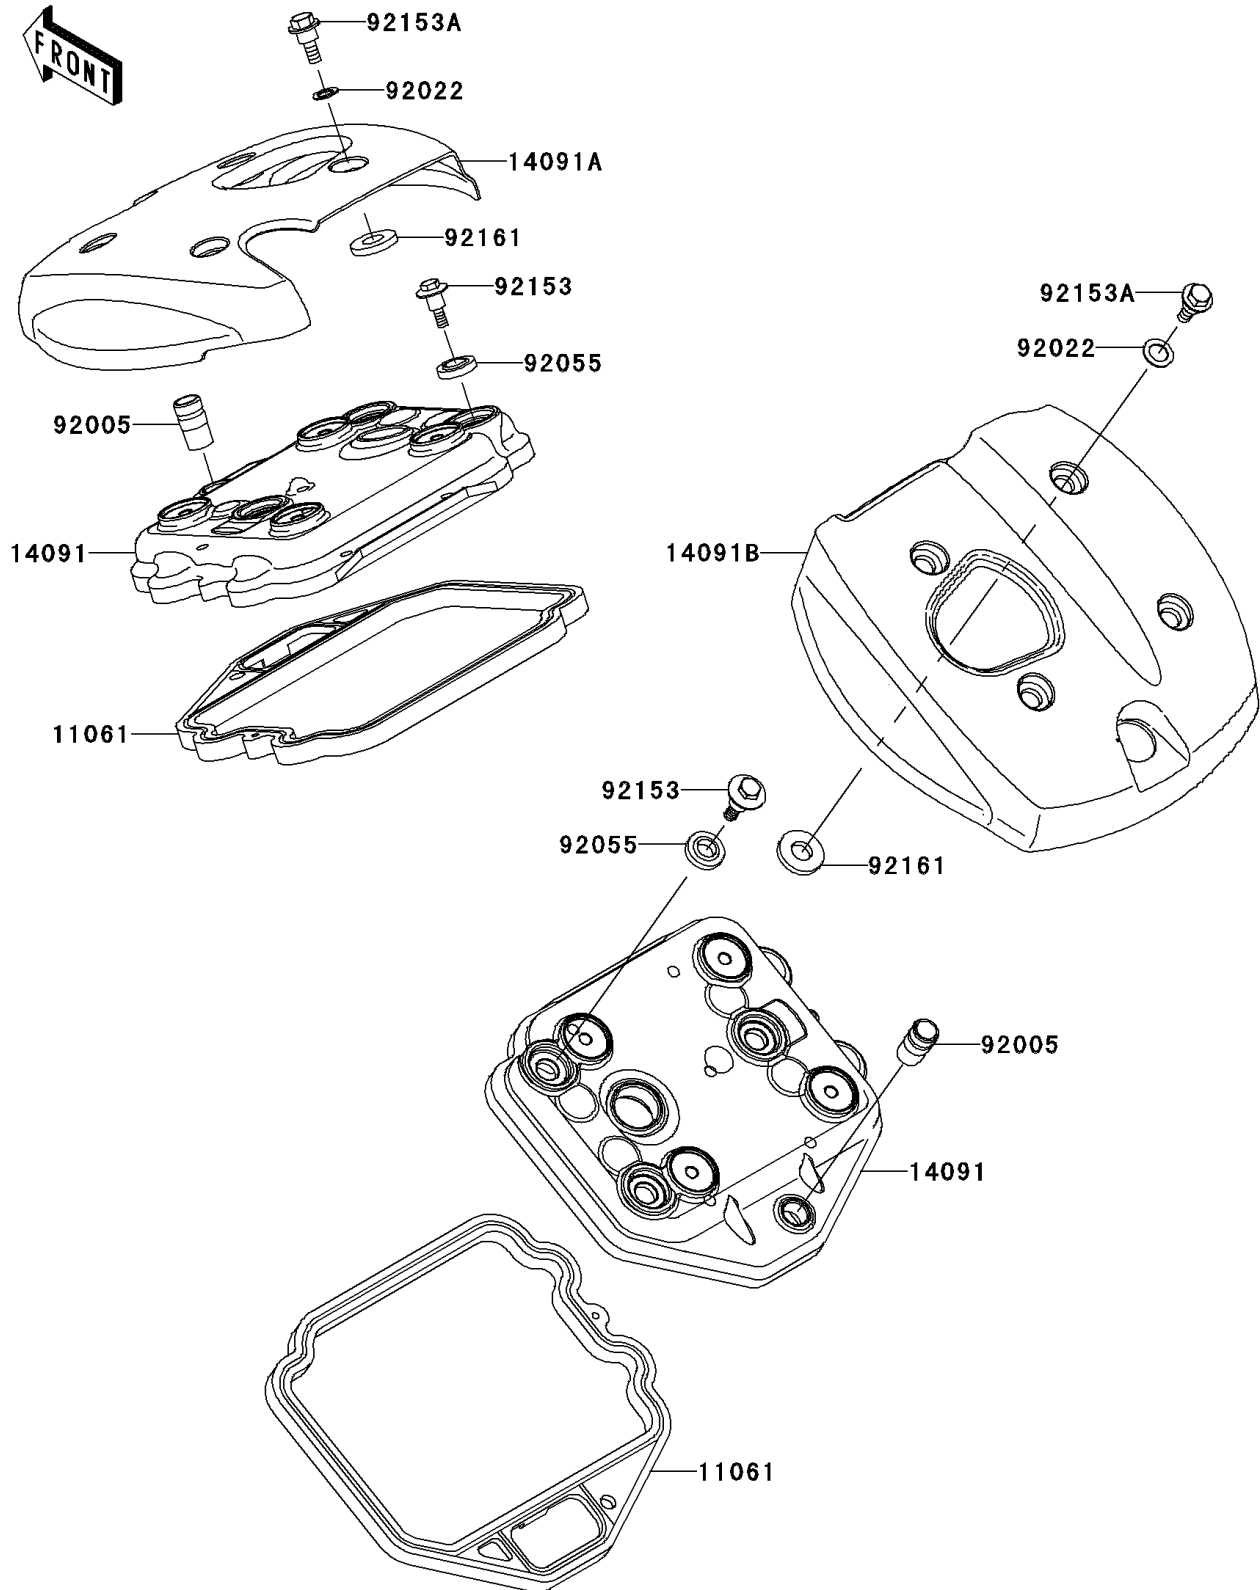

2010 Vulcan® 900 Classic LT PARTS DIAGRAM

Cylinder Head Cover

E1112

2010 Vulcan® 900 Classic LT PARTS LIST

Cylinder Head Cover

ITEM NAME	PART NUMBER	QUANTITY
GASKET,HEAD COVER (Ref # 11061)	11061-0261	2
COVER,HEAD (Ref # 14091)	14091-0506	2
COVER,TOP,FR (Ref # 14091A)	14091-0507	1
COVER,TOP,RR (Ref # 14091B)	14091-0508	1
FITTING (Ref # 92005)	92005-0052	2
WASHER,10.2X16X1 (Ref # 92022)	92022-1829	8
RING-O,HEAD COVER BOLT (Ref # 92055)	92055-1352	6
BOLT,HEAD COVER (Ref # 92153)	92153-0793	6
BOLT,FLANGED,6X19 (Ref # 92153A)	92153-1400	8
DAMPER (Ref # 92161)	92161-0366	8