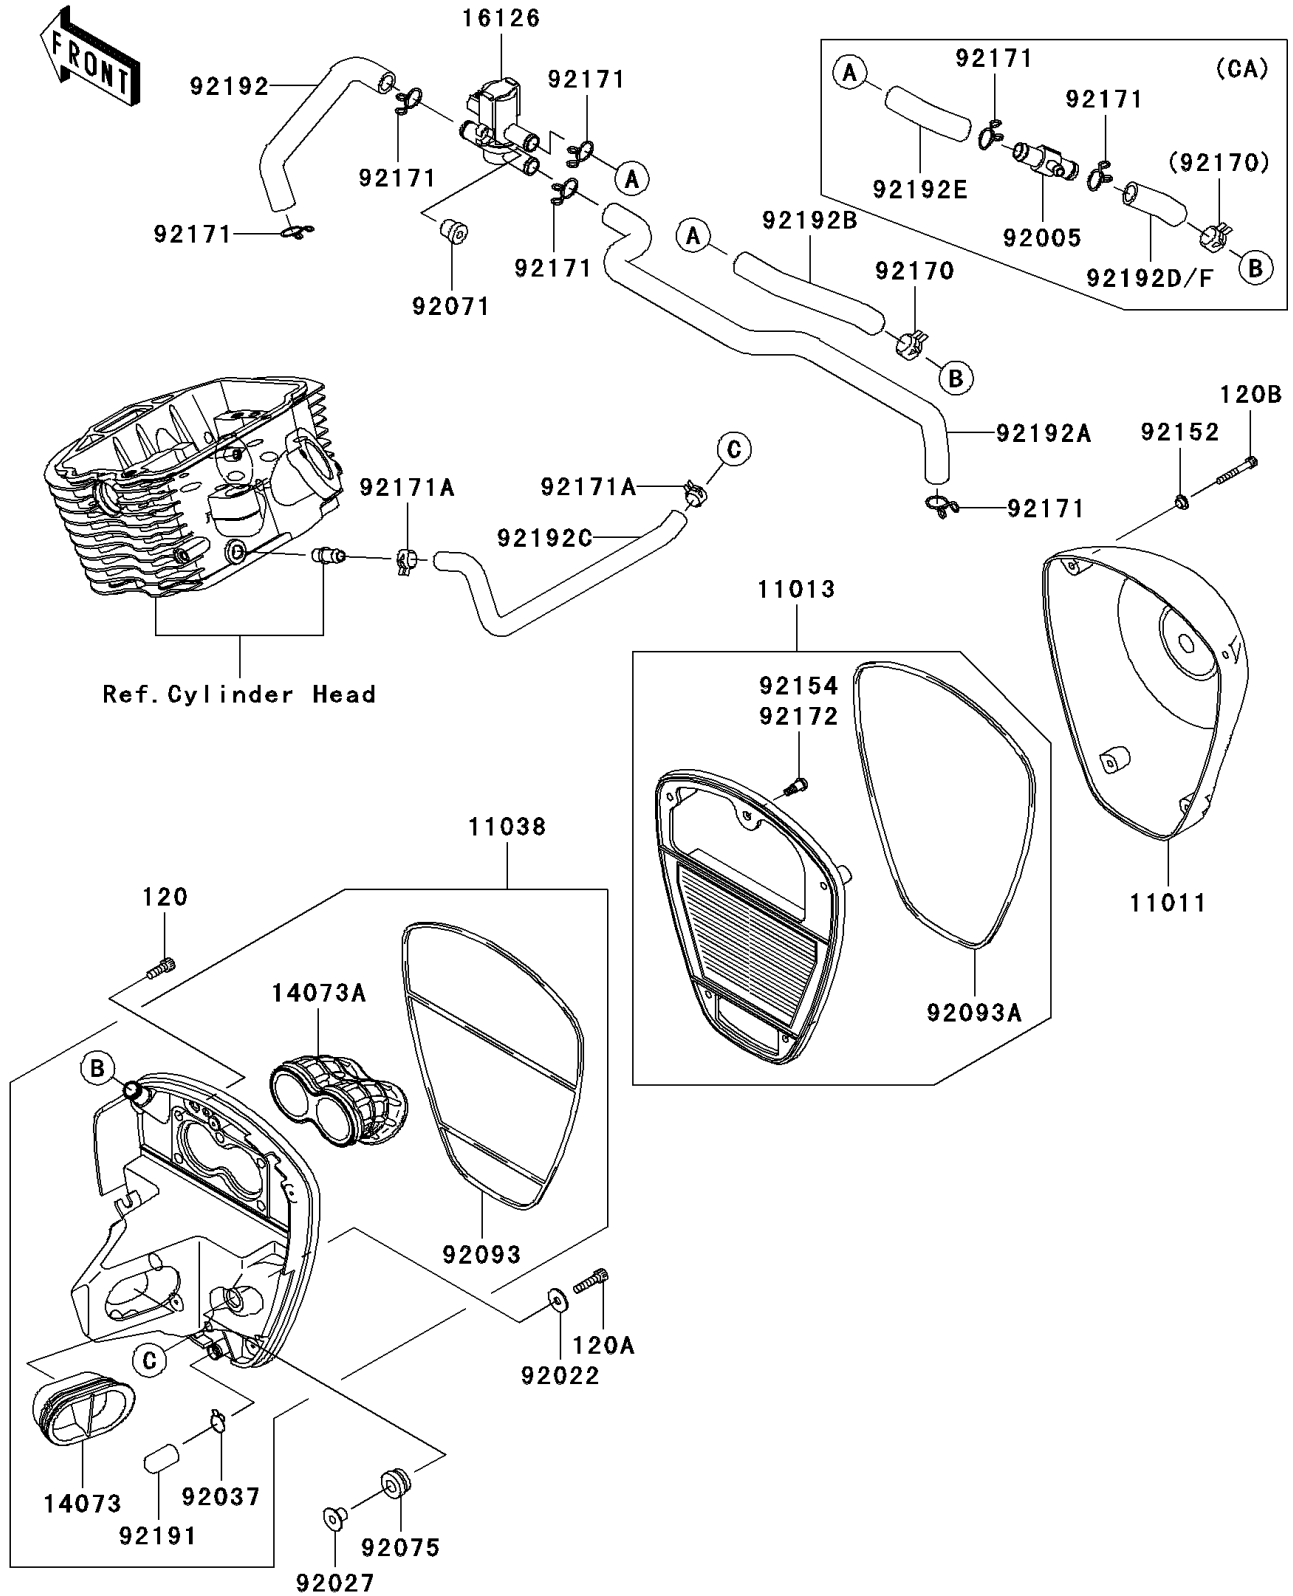

# 2007 Vulcan 900 Classic LT PARTS DIAGRAM

Air Cleaner

E1130

## 2007 Vulcan 900 Classic LT PARTS LIST

### Air Cleaner

ITEM NAME	PART NUMBER	QUANTITY
BOLT-SOCKET,6X18 (Ref # 120)	120CA0618	5
BOLT-SOCKET,6X25 (Ref # 120A)	120CA0625	2
BOLT-SOCKET,5X35 (Ref # 120B)	120CC0535	4
CASE-AIR FILTER (Ref # 11011)	11011-0080	1
ELEMENT-AIR FILTER (Ref # 11013)	11013-0015	1
CASE-ASSY-AIR FILTER (Ref # 11038)	11038-0015	1
DUCT,INTAKE (Ref # 14073)	14073-0103	1
DUCT,THROTTLE BODY (Ref # 14073A)	14073-0104	1
VALVE,AIR SWITCHING (Ref # 16126)	16126-1437	1
WASHER,6.5X20X1.6 (Ref # 92022)	92022-1557	2
COLLAR,L=12 (Ref # 92027)	92027-1062	2
CLAMP,14.5MM (Ref # 92037)	92037-1900	1
GROMMET (Ref # 92071)	92071-0026	1
DAMPER,RUBBER (Ref # 92075)	92075-1123	2
SEAL (Ref # 92093)	92093-0054	1
SEAL (Ref # 92093A)	92093-0057	1
COLLAR (Ref # 92152)	92152-0451	4
CLAMP (Ref # 92170)	92170-1989	1
CLAMP (Ref # 92171A)	92171-1441	2
SCREW,5X16.5 (Ref # 92172)	92172-0091	1
TUBE (Ref # 92191)	92191-1704	1
TUBE,ASV-FR HEAD (Ref # 92192)	92192-0266	1
TUBE,ASV-RR HEAD (Ref # 92192A)	92192-0267	1
TUBE,BLOWBY (Ref # 92192C)	92192-0269	1
FITTING (Ref # 92005)	92005-0054	1
CLAMP (Ref # 92171)	92171-0790	5
CLAMP (Ref # 92171)	92171-0790	7
TUBE,A/C-ASV (Ref # 92192B)	92192-0268	1
TUBE,A/C-FITTING (Ref # 92192D)	92192-0344	1