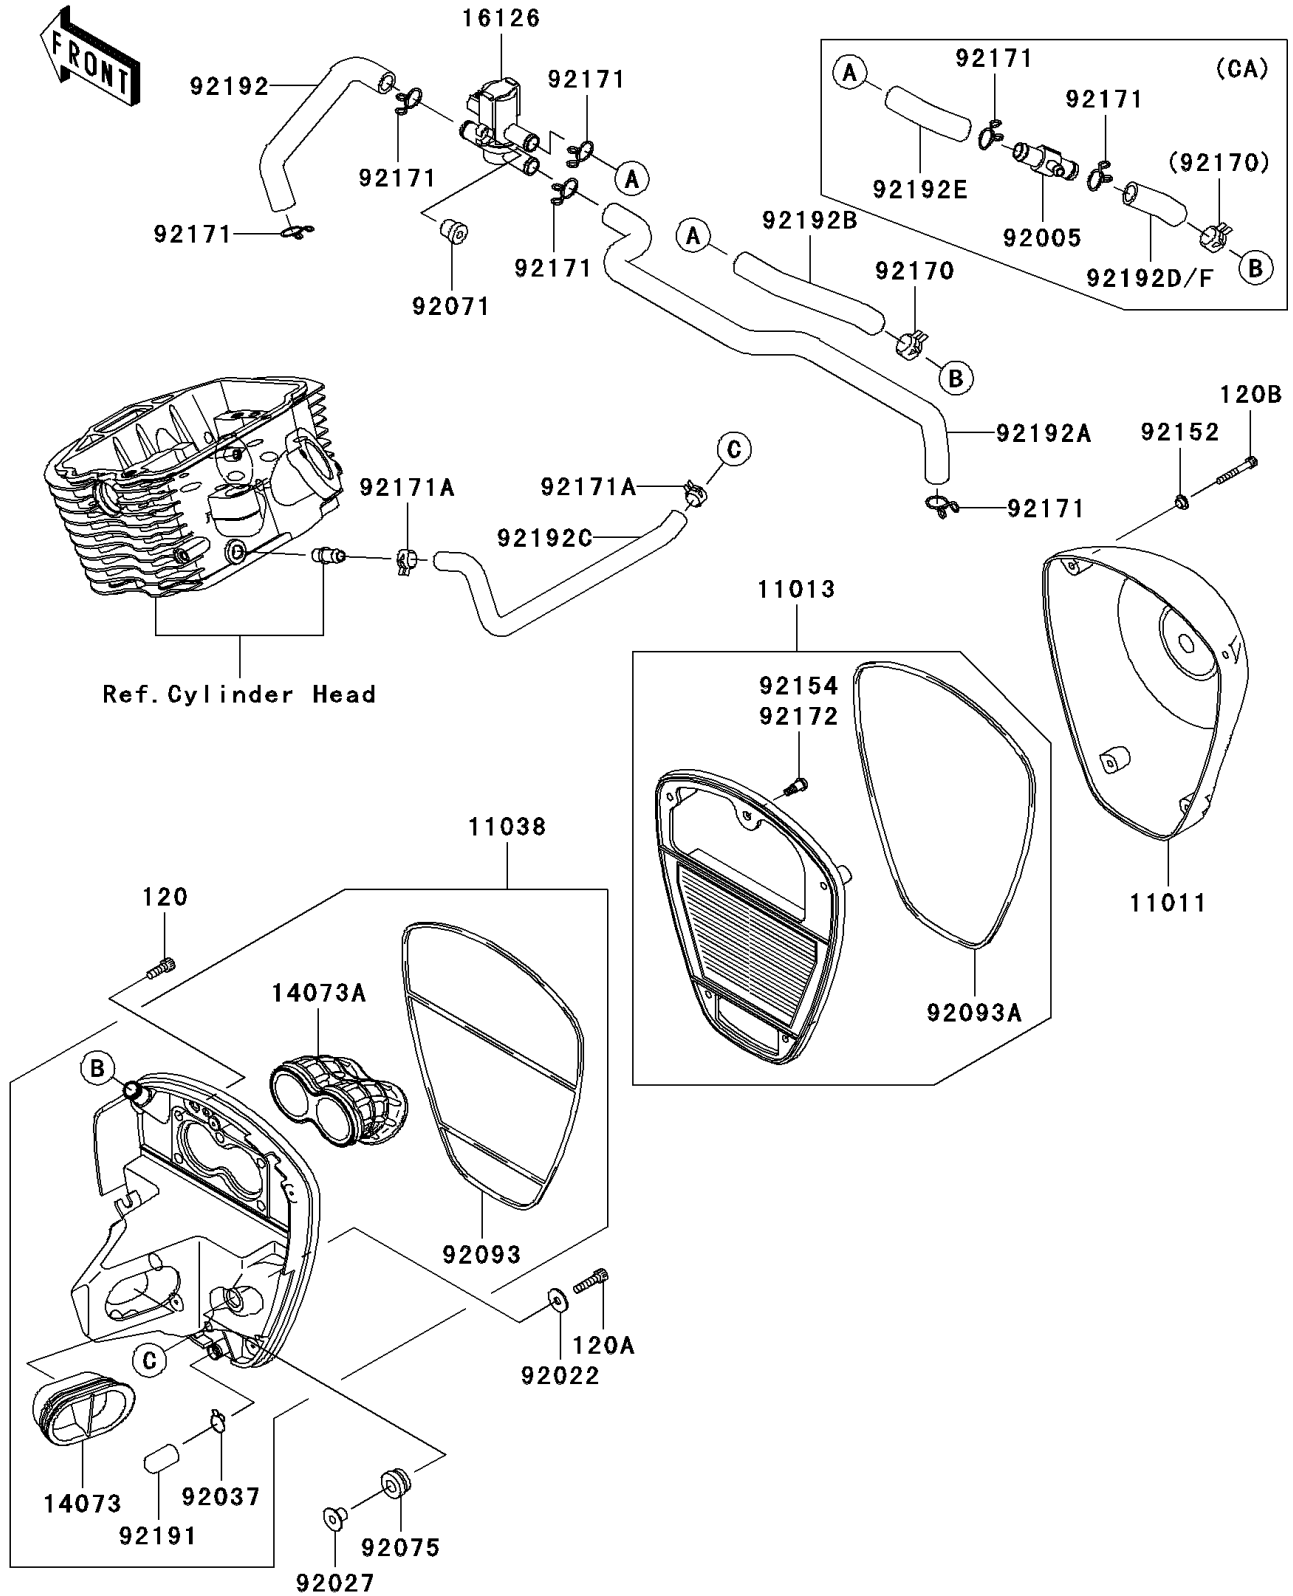

2010 Vulcan® 900 Classic LT PARTS DIAGRAM

Air Cleaner

E1130

2010 Vulcan® 900 Classic LT PARTS LIST

Air Cleaner

ITEM NAME	PART NUMBER	QUANTITY
BOLT-SOCKET,6X18 (Ref # 120)	120CA0618	5
BOLT-SOCKET,6X25 (Ref # 120A)	120CA0625	2
BOLT-SOCKET,5X35 (Ref # 120B)	120CC0535	4
CASE-AIR FILTER (Ref # 11011)	11011-0080	1
ELEMENT-AIR FILTER (Ref # 11013)	11013-0015	1
CASE-ASSY-AIR FILTER (Ref # 11038)	11038-0015	1
DUCT,INTAKE (Ref # 14073)	14073-0103	1
DUCT,THROTTLE BODY (Ref # 14073A)	14073-0104	1
VALVE,AIR SWITCHING (Ref # 16126)	16126-1437	1
WASHER,6.5X20X1.6 (Ref # 92022)	92022-1557	2
COLLAR,L=12 (Ref # 92027)	92027-1062	2
CLAMP,14.5MM (Ref # 92037)	92037-1900	1
GROMMET (Ref # 92071)	92071-0026	1
DAMPER,RUBBER (Ref # 92075)	92075-1123	2
SEAL (Ref # 92093)	92093-0054	1
SEAL (Ref # 92093A)	92093-0057	1
COLLAR (Ref # 92152)	92152-0451	4
BOLT,SOCKET,5X16.5 (Ref # 92154)	92154-0120	1
CLAMP (Ref # 92170)	92170-1989	1
CLAMP (Ref # 92171A)	92171-1441	2
TUBE (Ref # 92191)	92191-1704	1
TUBE,ASV-FR HEAD (Ref # 92192)	92192-0266	1
TUBE,ASV-RR HEAD (Ref # 92192A)	92192-0267	1
TUBE,BLOWBY (Ref # 92192C)	92192-0269	1
FITTING (Ref # 92005)	92005-0054	1
CLAMP (Ref # 92171)	92171-0790	5
CLAMP (Ref # 92171)	92171-0790	7
TUBE,A/C-ASV (Ref # 92192B)	92192-0268	1
TUBE,ASV-FITTING (Ref # 92192E)	92192-0345	1