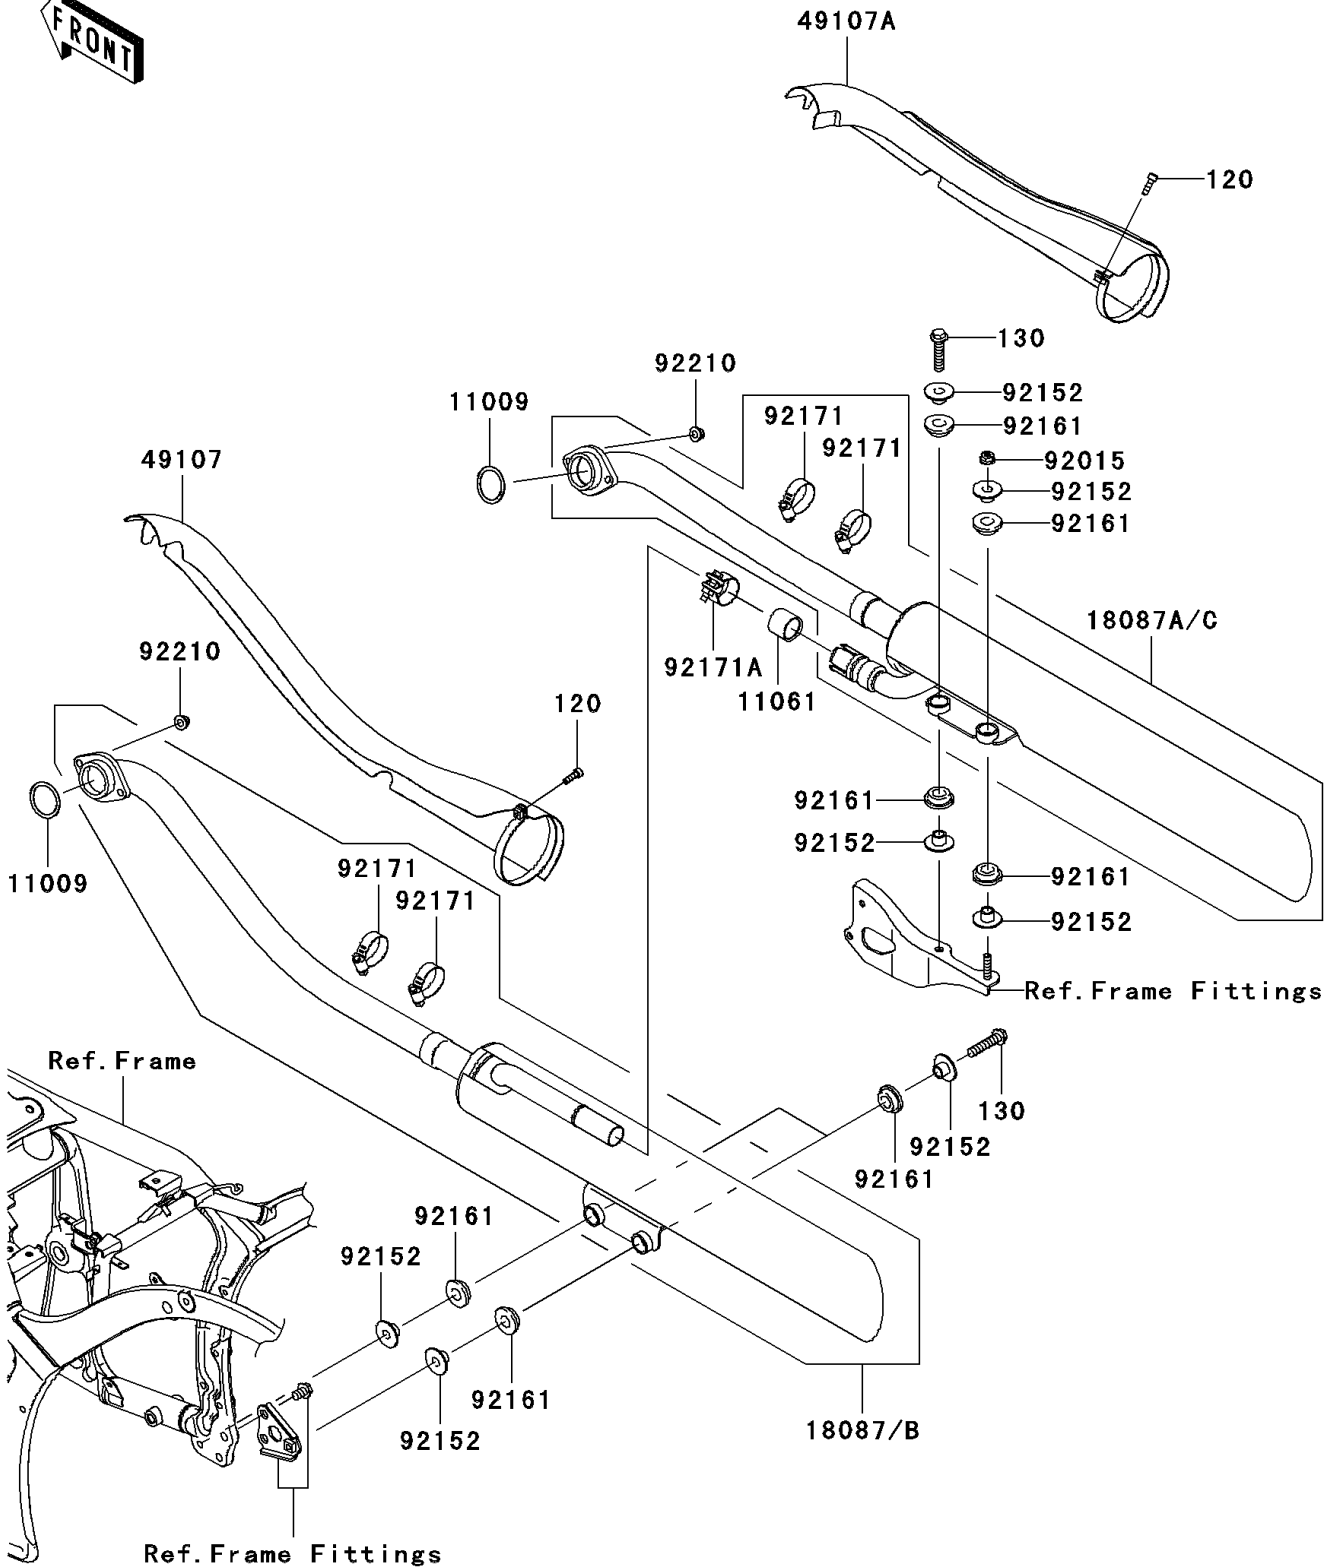

2007 Vulcan 900 Classic LT PARTS DIAGRAM

Muffler(s)

E1140

2007 Vulcan 900 Classic LT PARTS LIST

Muffler(s)

ITEM NAME	PART NUMBER	QUANTITY
BOLT-SOCKET,6X20 (Ref # 120)	120CC0620	2
BOLT-FLANGED,8X35 (Ref # 130)	130BB0835	3
GASKET,EXHAUST PIPE HOLDER (Ref # 11009)	11009-1856	2
GASKET,MUFFLER JOINT (Ref # 11061)	11061-0207	1
MUFFLER,FR (Ref # 18087)	18087-0116	1
MUFFLER,RR (Ref # 18087A)	18087-0123	1
COVER-EXHAUST PIPE (Ref # 49107)	49107-0087	1
COVER-EXHAUST PIPE (Ref # 49107A)	49107-0106	1
NUT,8MM (Ref # 92015)	92015-1357	1
COLLAR,8.8X12X10.6 (Ref # 92152)	92152-0082	8
DAMPER (Ref # 92161)	92161-0135	8
CLAMP (Ref # 92171)	92171-0059	4
CLAMP (Ref # 92171A)	92171-0593	1
NUT,CAP,8MM (Ref # 92210)	92210-1132	4