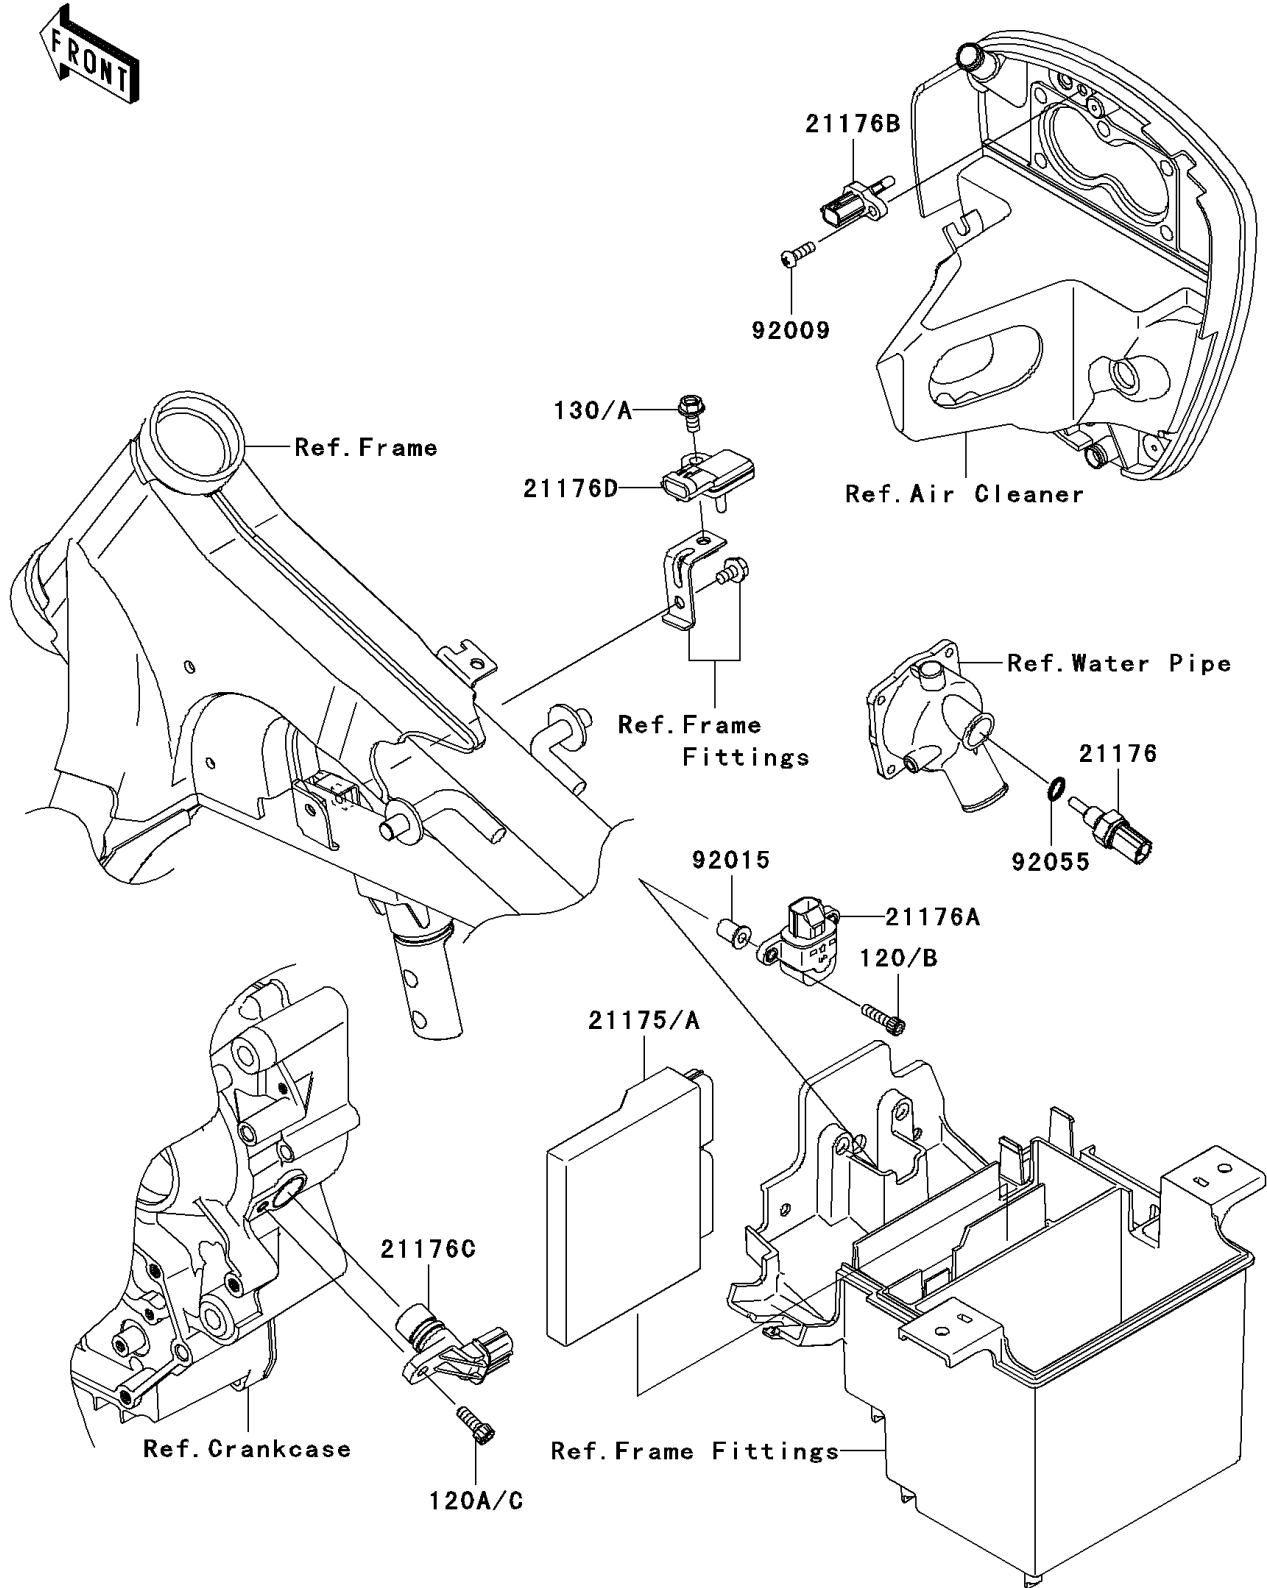

2006 Vulcan 900 Classic LT PARTS DIAGRAM

Fuel Injection

E1530

2006 Vulcan 900 Classic LT PARTS LIST

Fuel Injection

ITEM NAME	PART NUMBER	QUANTITY
BOLT-SOCKET,5X20 (Ref # 120B)	120CB0520	2
BOLT-SOCKET,6X16 (Ref # 120C)	120CB0616	1
BOLT-FLANGED,6X12 (Ref # 130A)	130BB0612	1
CONTROL UNIT-ELECTRONIC (Ref # 21175)	21175-0133	1
SENSOR,WATER TEMP (Ref # 21176)	21176-0009	1
SENSOR (Ref # 21176A)	21176-0025	1
SENSOR,AIR TEMPERATURE (Ref # 21176B)	21176-0048	1
SENSOR,SPEED (Ref # 21176C)	21176-0054	1
SENSOR,PRESSURE (Ref # 21176D)	21176-0058	1
SCREW,TAPPING,5X16 (Ref # 92009)	92009-1984	1
NUT,WELL,5MM (Ref # 92015)	92015-1757	2
RING-O,9.5X1.9 (Ref # 92055)	92055-0016	1