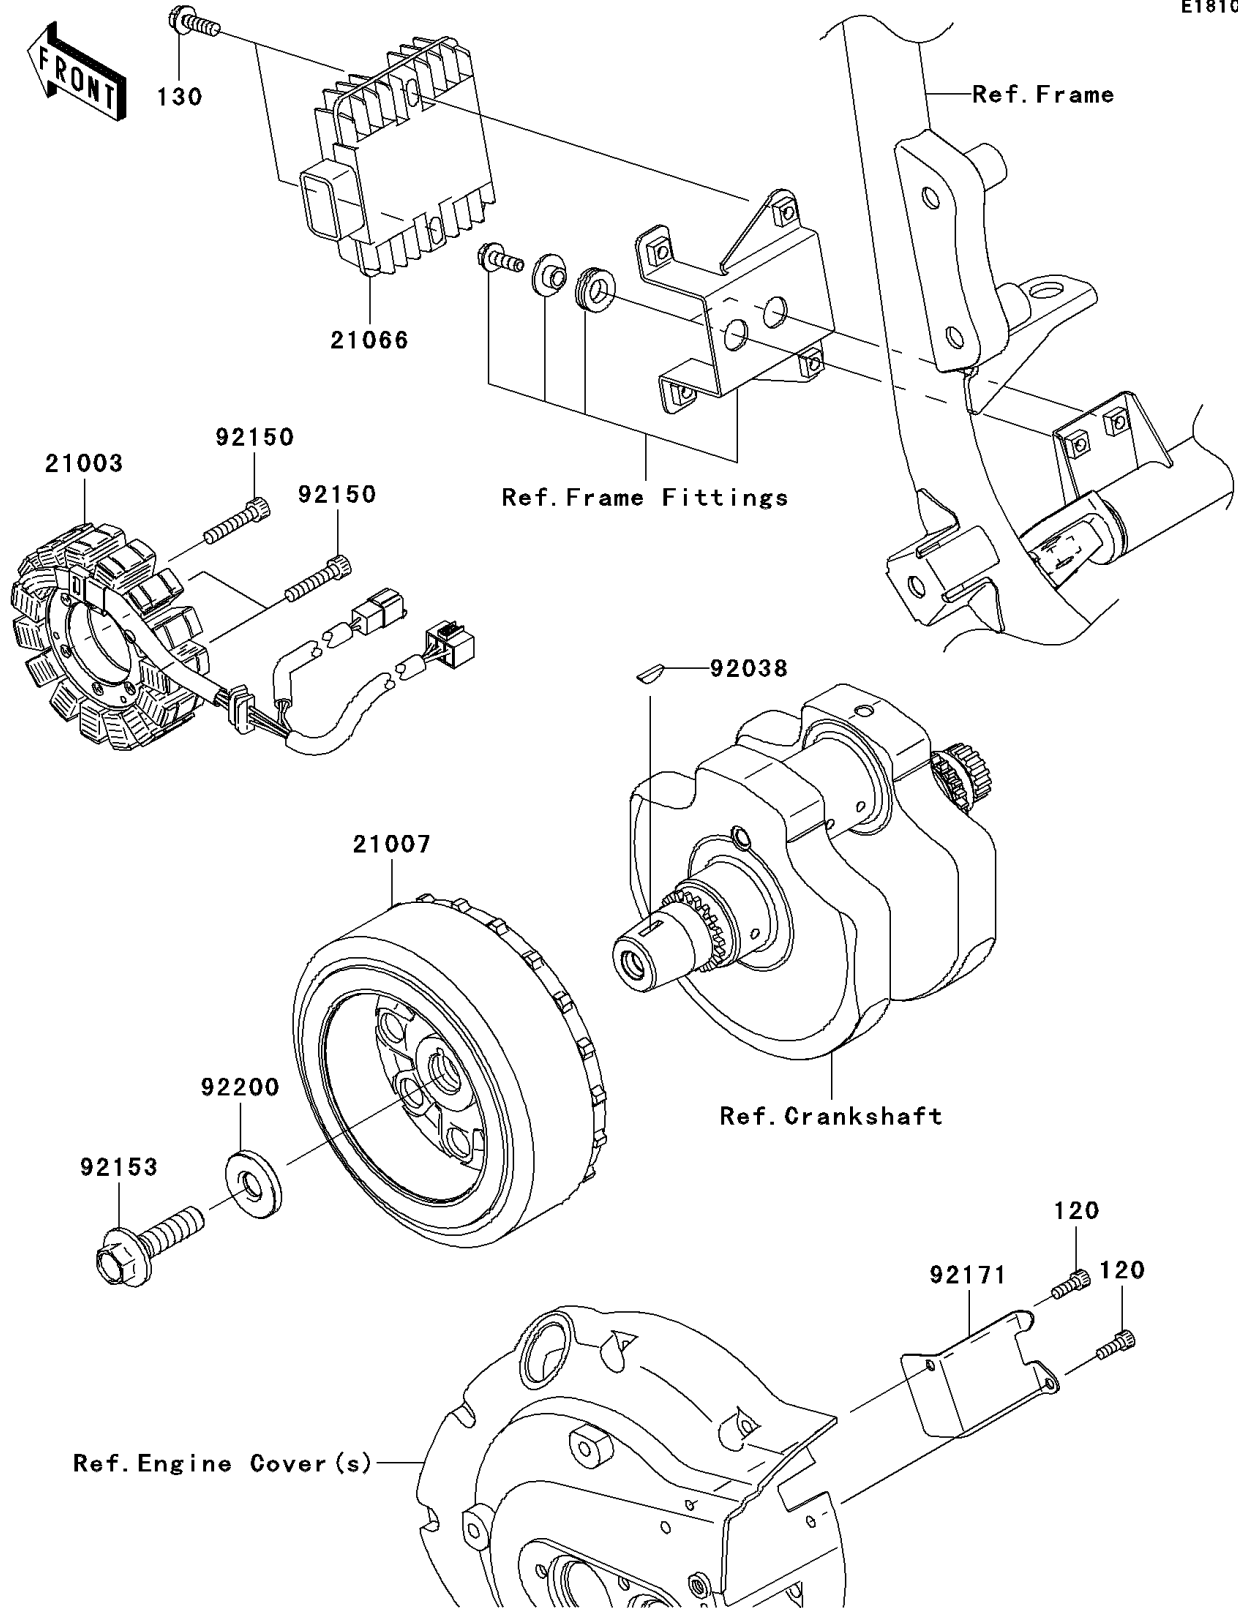

2006 Vulcan 900 Classic LT PARTS DIAGRAM

Generator

E1810

2006 Vulcan 900 Classic LT PARTS LIST

Generator

ITEM NAME	PART NUMBER	QUANTITY
BOLT-SOCKET,5X14 (Ref # 120)	120CA0514	2
BOLT-FLANGED,6X20 (Ref # 130)	130BB0620	2
STATOR (Ref # 21003)	21003-0053	1
ROTOR (Ref # 21007)	21007-0076	1
REGULATOR-VOLTAGE (Ref # 21066)	21066-1127	1
KEY,WOODRUFF (Ref # 92038)	92038-001	1
BOLT,SOCKET,6X30 (Ref # 92150)	92150-1433	3
BOLT,FLANGED,12X45 (Ref # 92153)	92154-1357	1
CLAMP (Ref # 92171)	92171-0563	1
WASHER,12X33X5 (Ref # 92200)	92200-0220	1