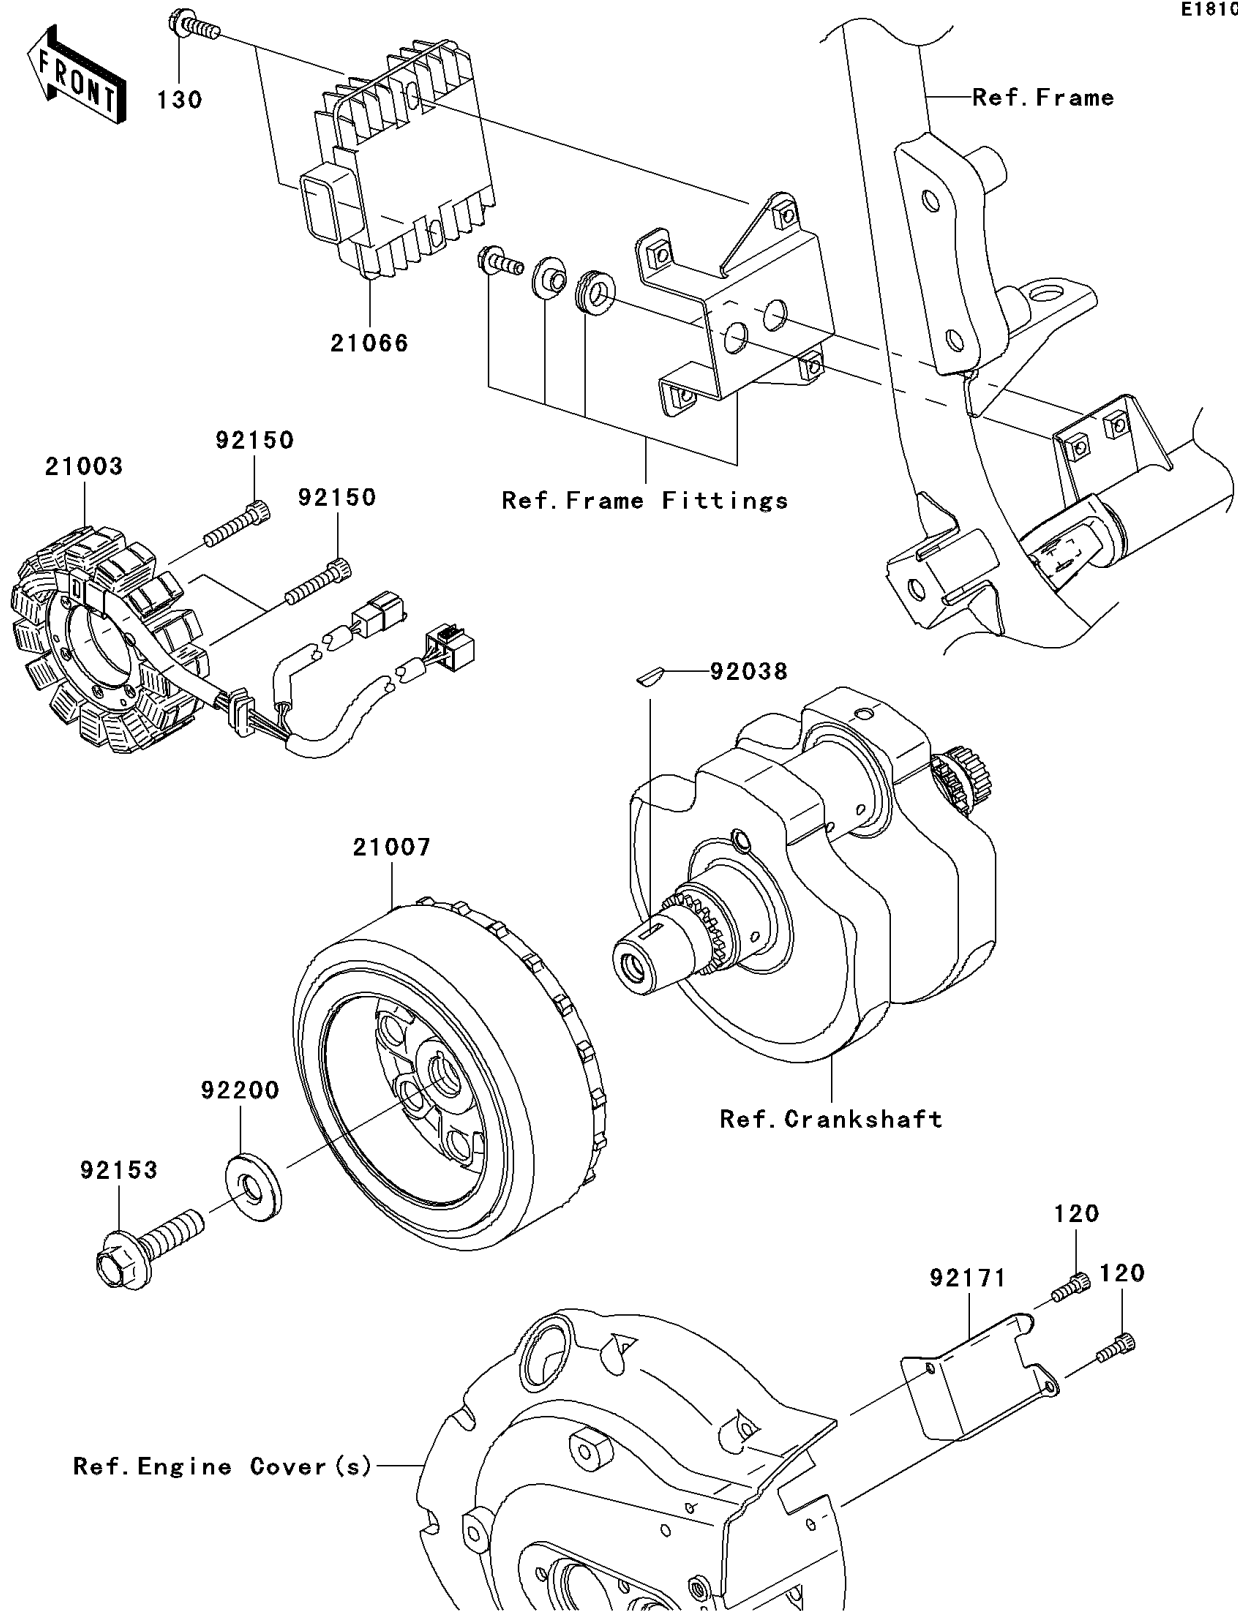

2007 Vulcan 900 Classic LT PARTS DIAGRAM

Generator

E1810

2007 Vulcan 900 Classic LT PARTS LIST

Generator

ITEM NAME	PART NUMBER	QUANTITY
BOLT-SOCKET,5X14 (Ref # 120)	120CA0514	2
BOLT-FLANGED,6X20 (Ref # 130)	130BB0620	2
STATOR (Ref # 21003)	21003-0053	1
ROTOR (Ref # 21007)	21007-0076	1
REGULATOR-VOLTAGE (Ref # 21066)	21066-1127	1
KEY,WOODRUFF (Ref # 92038)	92038-001	1
BOLT,SOCKET,6X30 (Ref # 92150)	92150-1433	3
BOLT,FLANGED,12X45 (Ref # 92153)	92154-1357	1
CLAMP (Ref # 92171)	92171-0563	1
WASHER,12X33X5 (Ref # 92200)	92200-0220	1