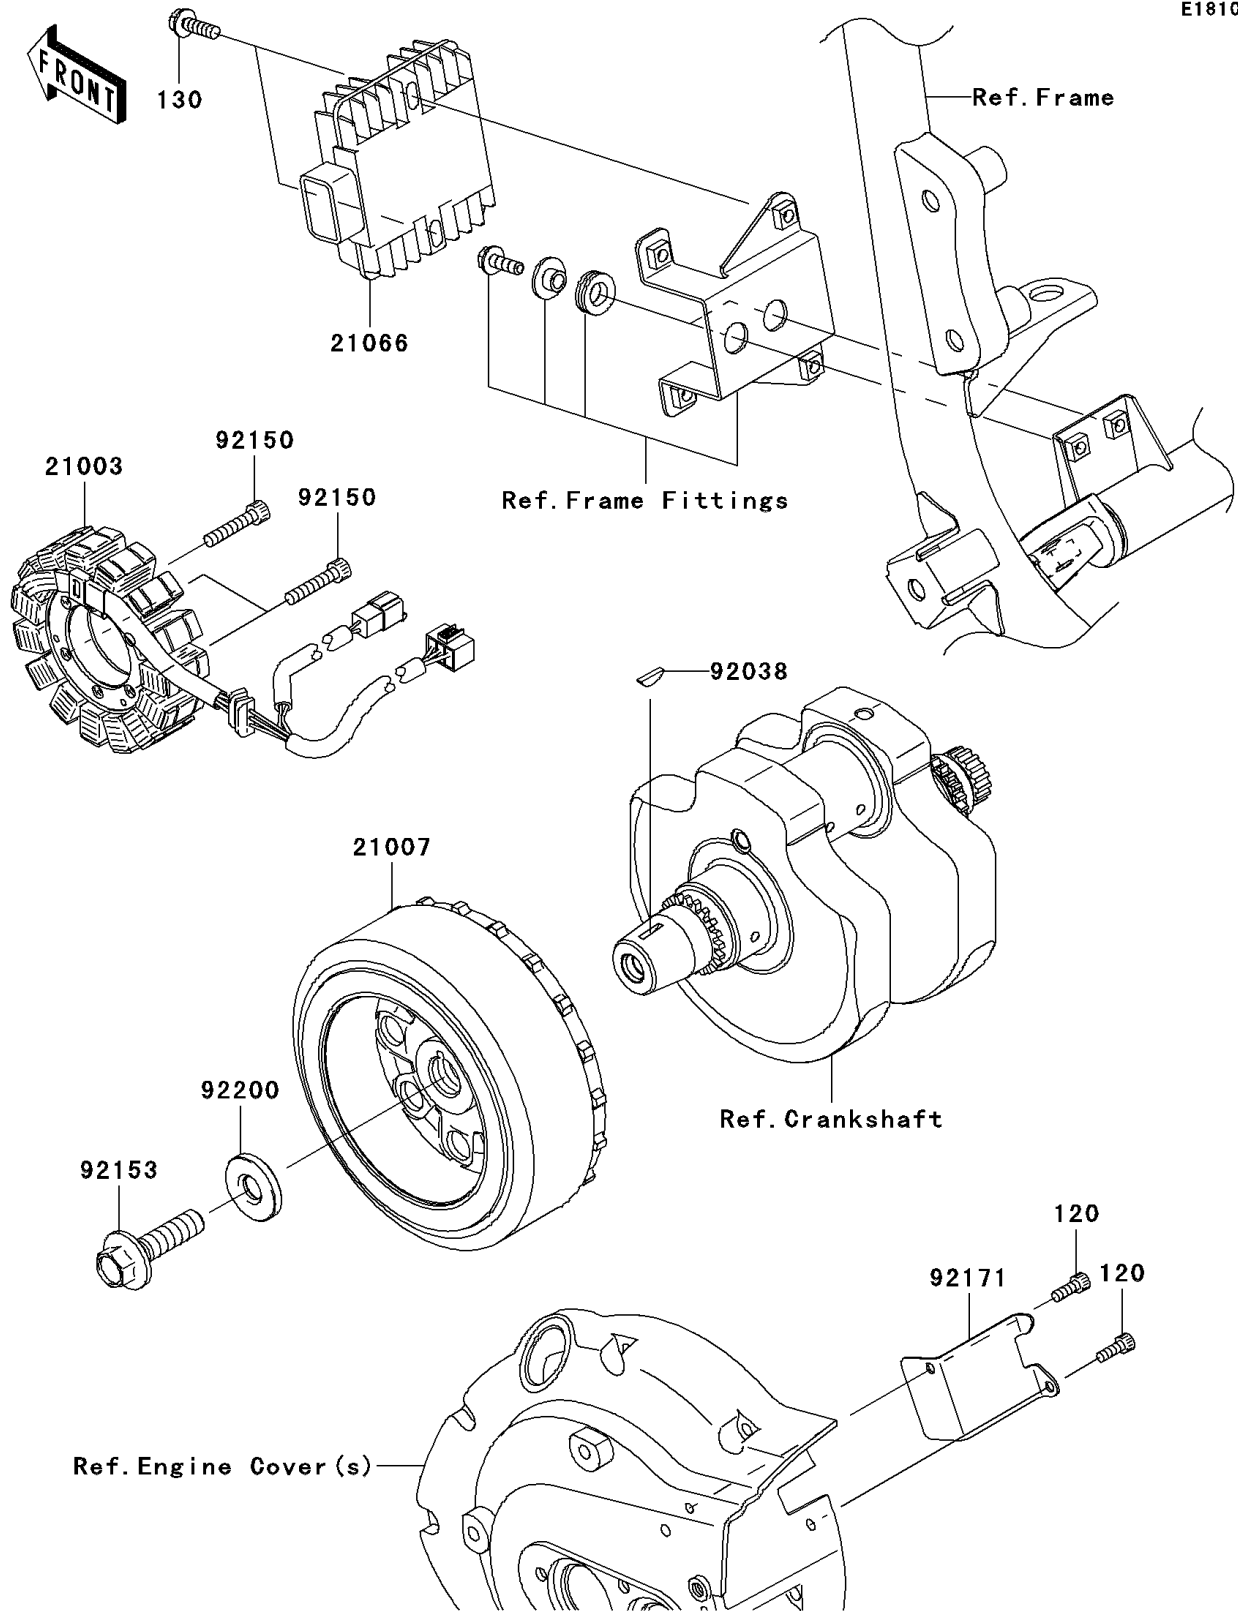

2009 Vulcan® 900 Classic LT PARTS DIAGRAM

Generator

E1810

2009 Vulcan® 900 Classic LT PARTS LIST

Generator

ITEM NAME	PART NUMBER	QUANTITY
BOLT-SOCKET,5X14 (Ref # 120)	120CA0514	2
BOLT-FLANGED,6X20 (Ref # 130)	130BB0620	2
STATOR (Ref # 21003)	21003-0053	1
ROTOR (Ref # 21007)	21007-0076	1
REGULATOR-VOLTAGE (Ref # 21066)	21066-1127	1
KEY,WOODRUFF (Ref # 92038)	92038-001	1
BOLT,SOCKET,6X30 (Ref # 92150)	92150-1433	3
BOLT,FLANGED,12X45 (Ref # 92153)	92154-1357	1
CLAMP (Ref # 92171)	92171-0563	1
WASHER,12X33X5 (Ref # 92200)	92200-0220	1