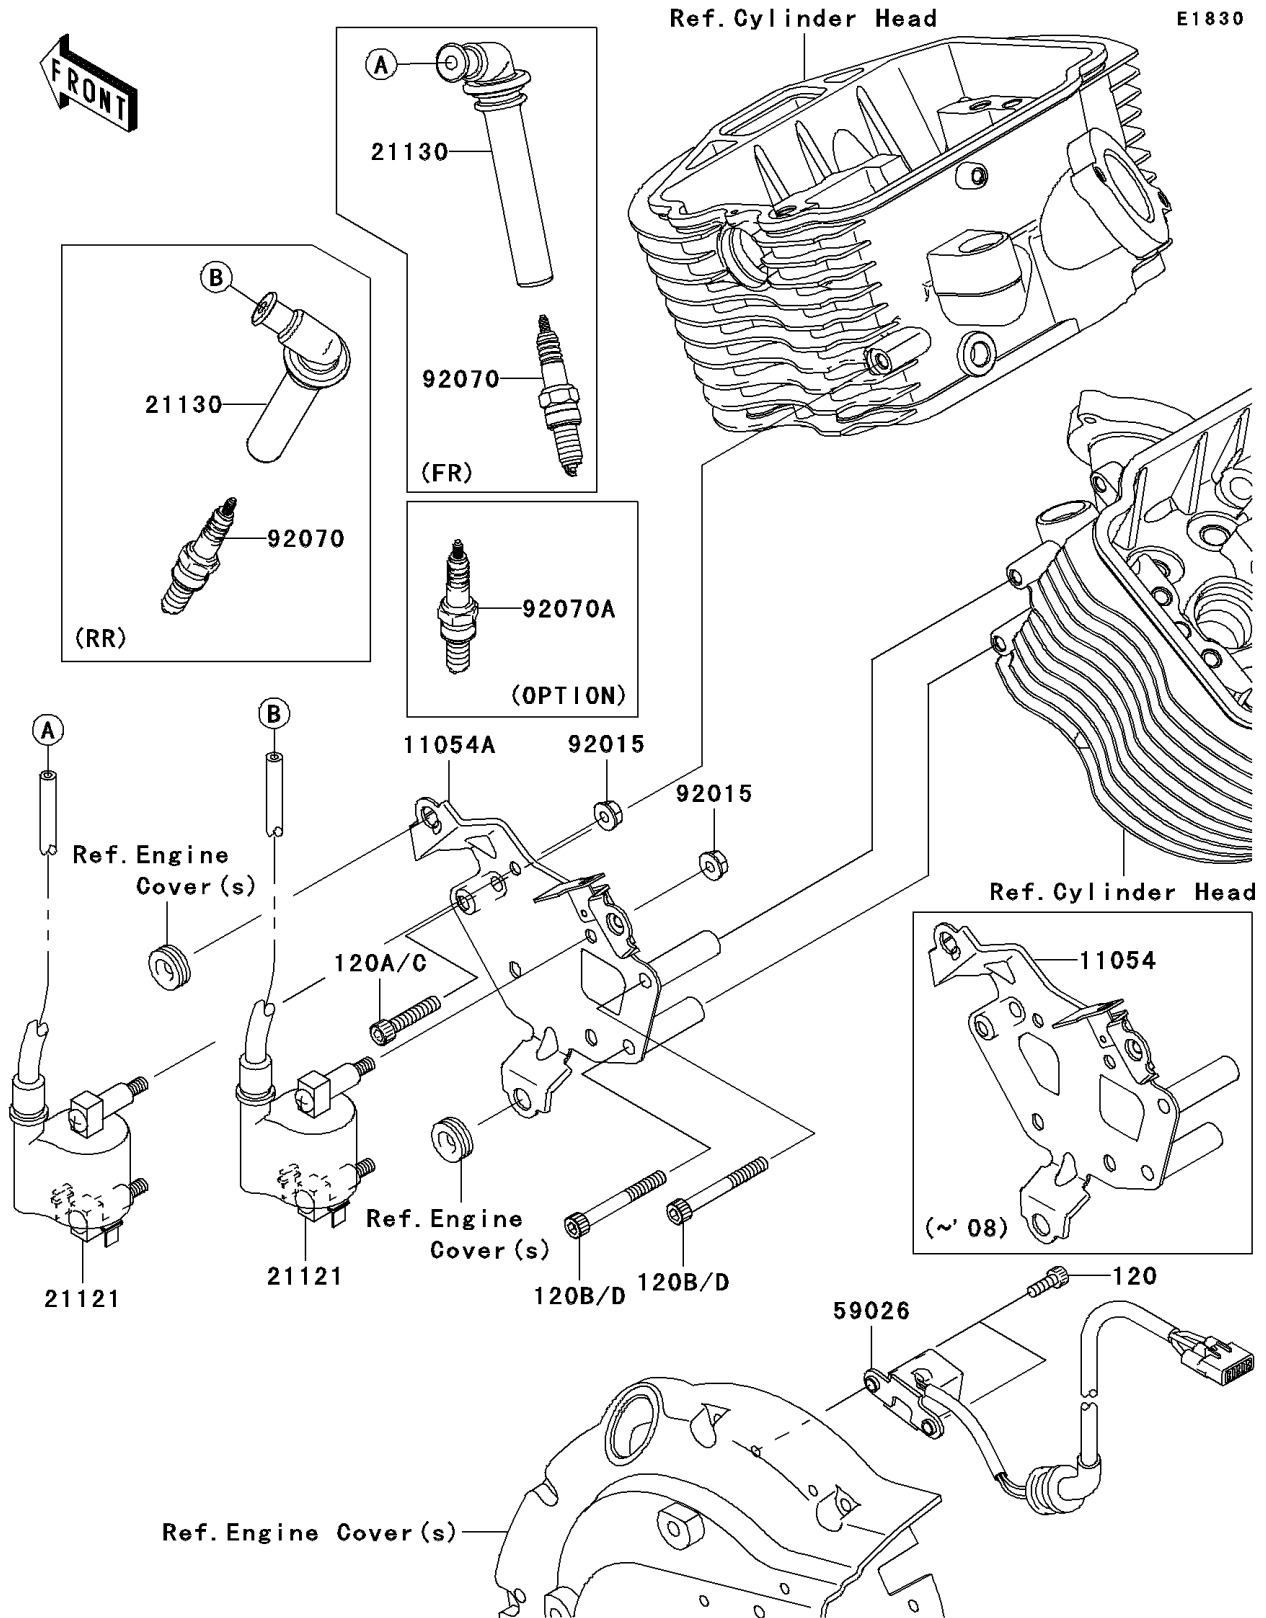

2006 Vulcan 900 Classic LT PARTS DIAGRAM

Ignition System

2006 Vulcan 900 Classic LT PARTS LIST

Ignition System

| ITEM NAME | PART NUMBER | QUANTITY |
|-----------------------------------------|-------------|----------|
| BOLT-SOCKET,5X14 (Ref # 120) | 120CA0514 | 2 |
| BOLT-SOCKET,6X35 (Ref # 120C) | 120CB0635 | 1 |
| BOLT-SOCKET,6X55 (Ref # 120D) | 120CB0655 | 2 |
| BRACKET,IGNITION COIL (Ref # 11054) | 11054-0766 | 1 |
| COIL-IGNITION (Ref # 21121) | 21121-0027 | 2 |
| CAP-SPARK PLUG (Ref # 21130) | 21130-1075 | 2 |
| COIL-PULSING (Ref # 59026) | 59026-0017 | 1 |
| NUT,FLANGED,6MM (Ref # 92015) | 92015-1367 | 4 |
| PLUG-SPARK,CPR7EA-9(NGK) (Ref # 92070) | 92070-0022 | AR |
| PLUG-SPARK,CPR8EA-9(NGK) (Ref # 92070A) | 92070-0029 | AR |