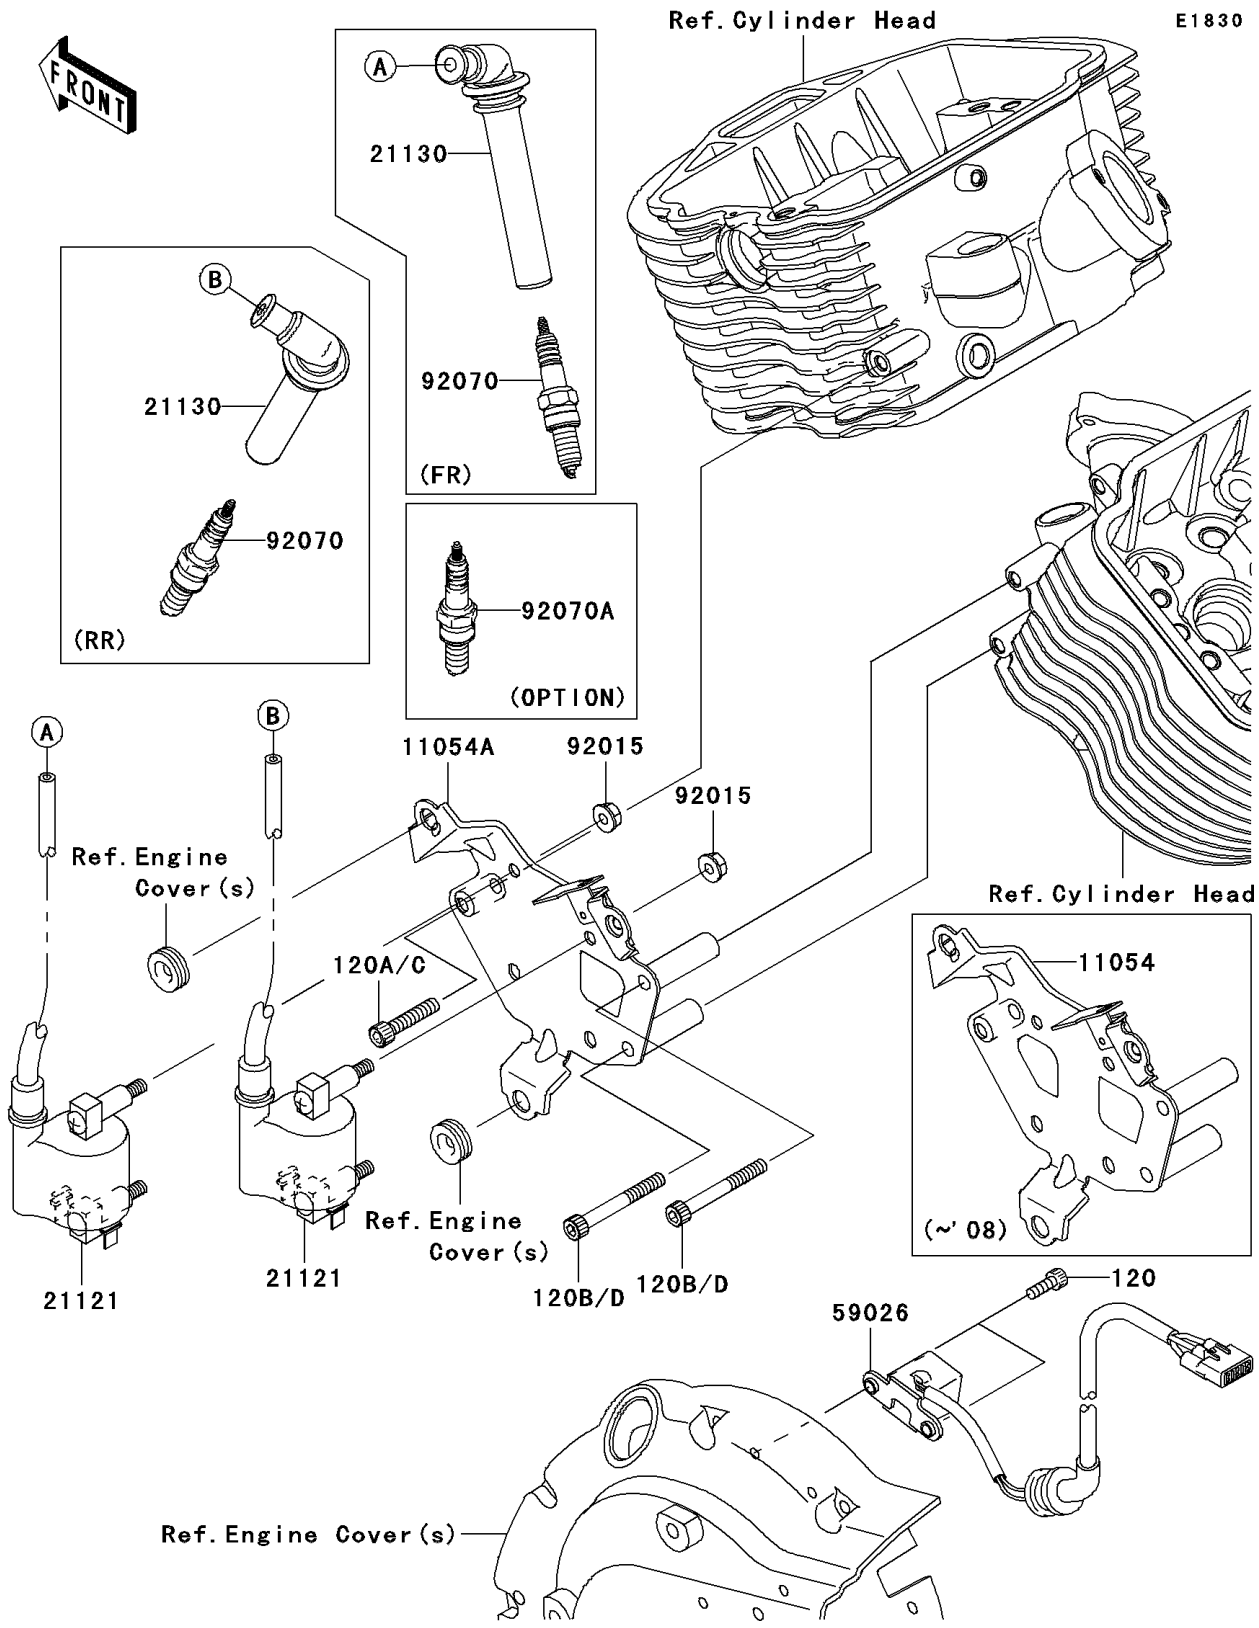

2007 Vulcan 900 Classic LT PARTS DIAGRAM

Ignition System

2007 Vulcan 900 Classic LT PARTS LIST

Ignition System

ITEM NAME	PART NUMBER	QUANTITY
BOLT-SOCKET,5X14 (Ref # 120)	120CA0514	2
BOLT-SOCKET,6X35 (Ref # 120C)	120CB0635	1
BOLT-SOCKET,6X55 (Ref # 120D)	120CB0655	2
BRACKET,IGNITION COIL (Ref # 11054)	11054-0766	1
COIL-IGNITION (Ref # 21121)	21121-0027	2
CAP-SPARK PLUG (Ref # 21130)	21130-1075	2
COIL-PULSING (Ref # 59026)	59026-0017	1
NUT,FLANGED,6MM (Ref # 92015)	92015-1367	4
PLUG-SPARK,CPR7EA-9(NGK) (Ref # 92070)	92070-0022	AR
PLUG-SPARK,CPR8EA-9(NGK) (Ref # 92070A)	92070-0029	AR