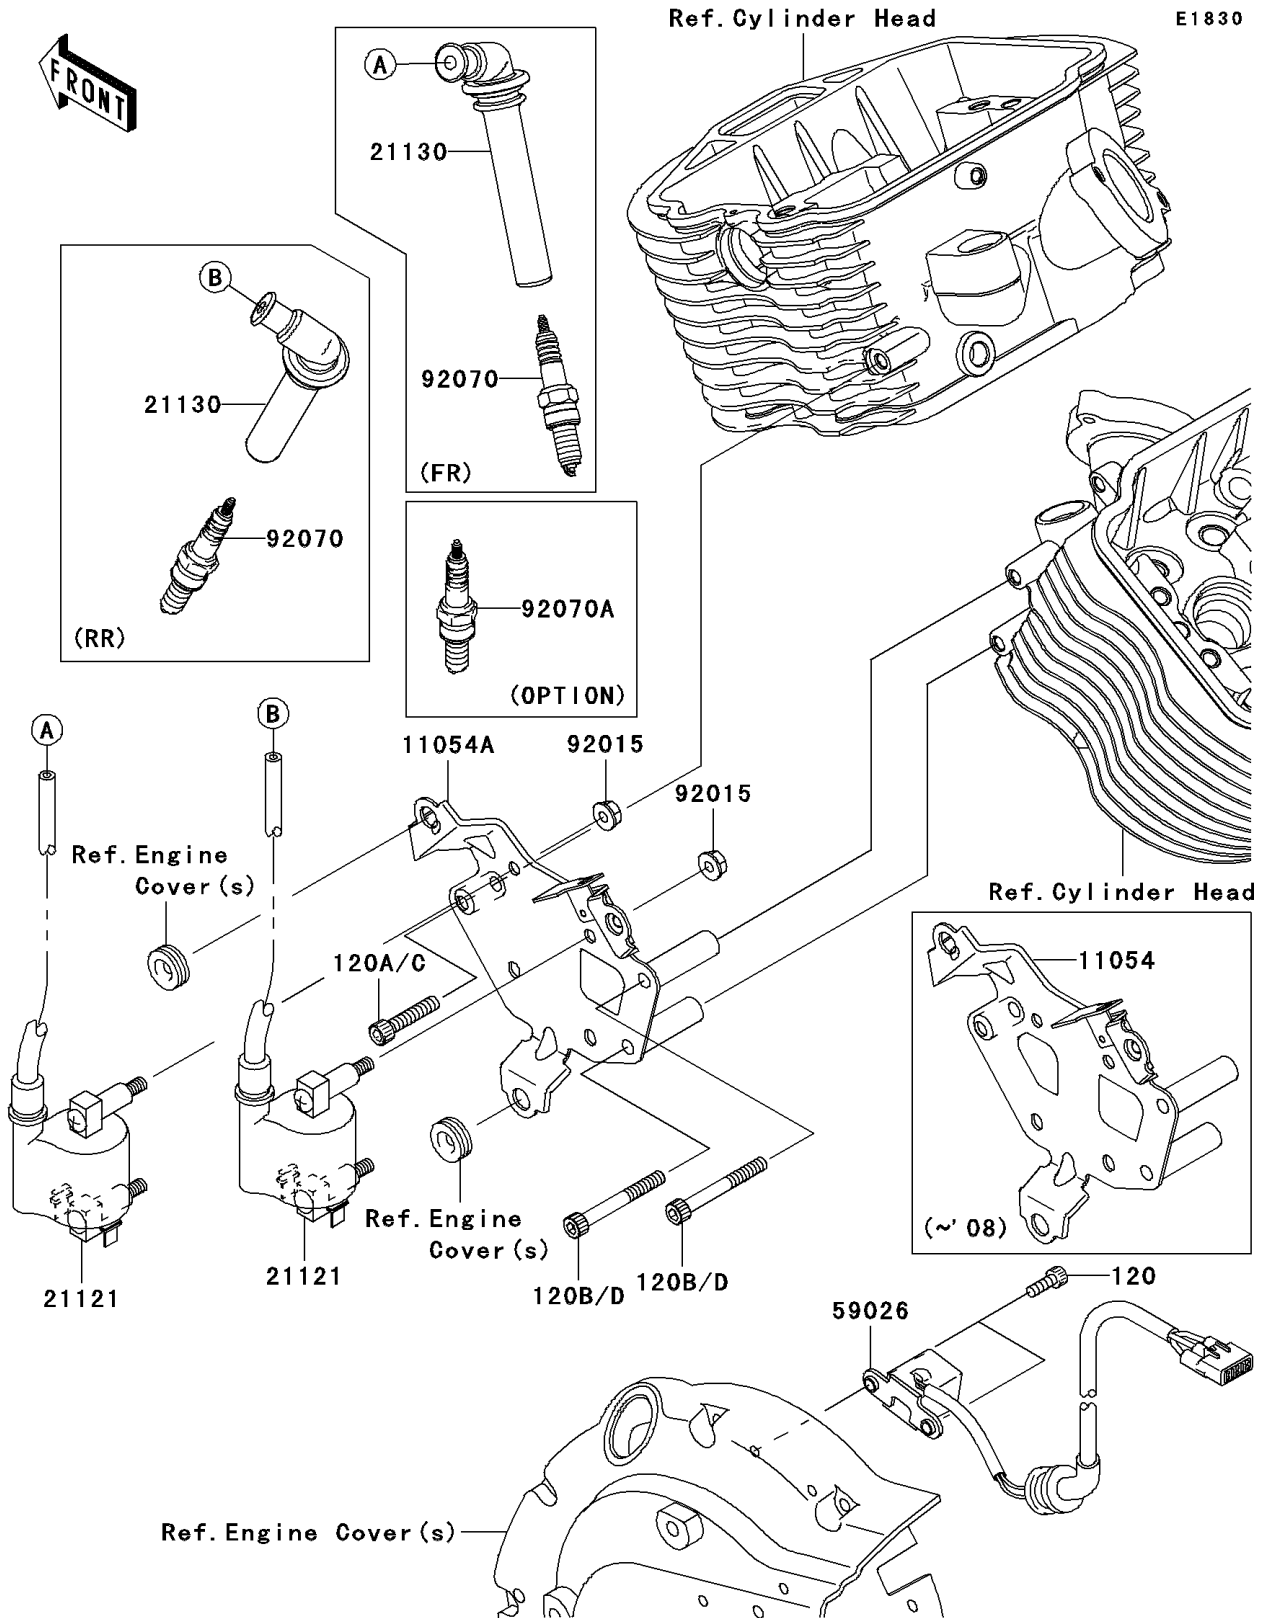

2009 Vulcan® 900 Classic LT PARTS DIAGRAM

Ignition System

2009 Vulcan® 900 Classic LT PARTS LIST

Ignition System

ITEM NAME	PART NUMBER	QUANTITY
BOLT-SOCKET,5X14 (Ref # 120)	120CA0514	2
BOLT-SOCKET,6X35 (Ref # 120A)	120CA0635	1
BOLT-SOCKET,6X55 (Ref # 120B)	120CA0655	2
BRACKET,IGNITION COIL (Ref # 11054A)	11054-1537	1
COIL-IGNITION (Ref # 21121)	21121-0027	2
CAP-SPARK PLUG (Ref # 21130)	21130-1075	2
COIL-PULSING (Ref # 59026)	59026-0017	1
NUT,FLANGED,6MM (Ref # 92015)	92015-1367	4
PLUG-SPARK,CPR7EA-9(NGK) (Ref # 92070)	92070-0022	AR
PLUG-SPARK,CPR8EA-9(NGK) (Ref # 92070A)	92070-0029	AR