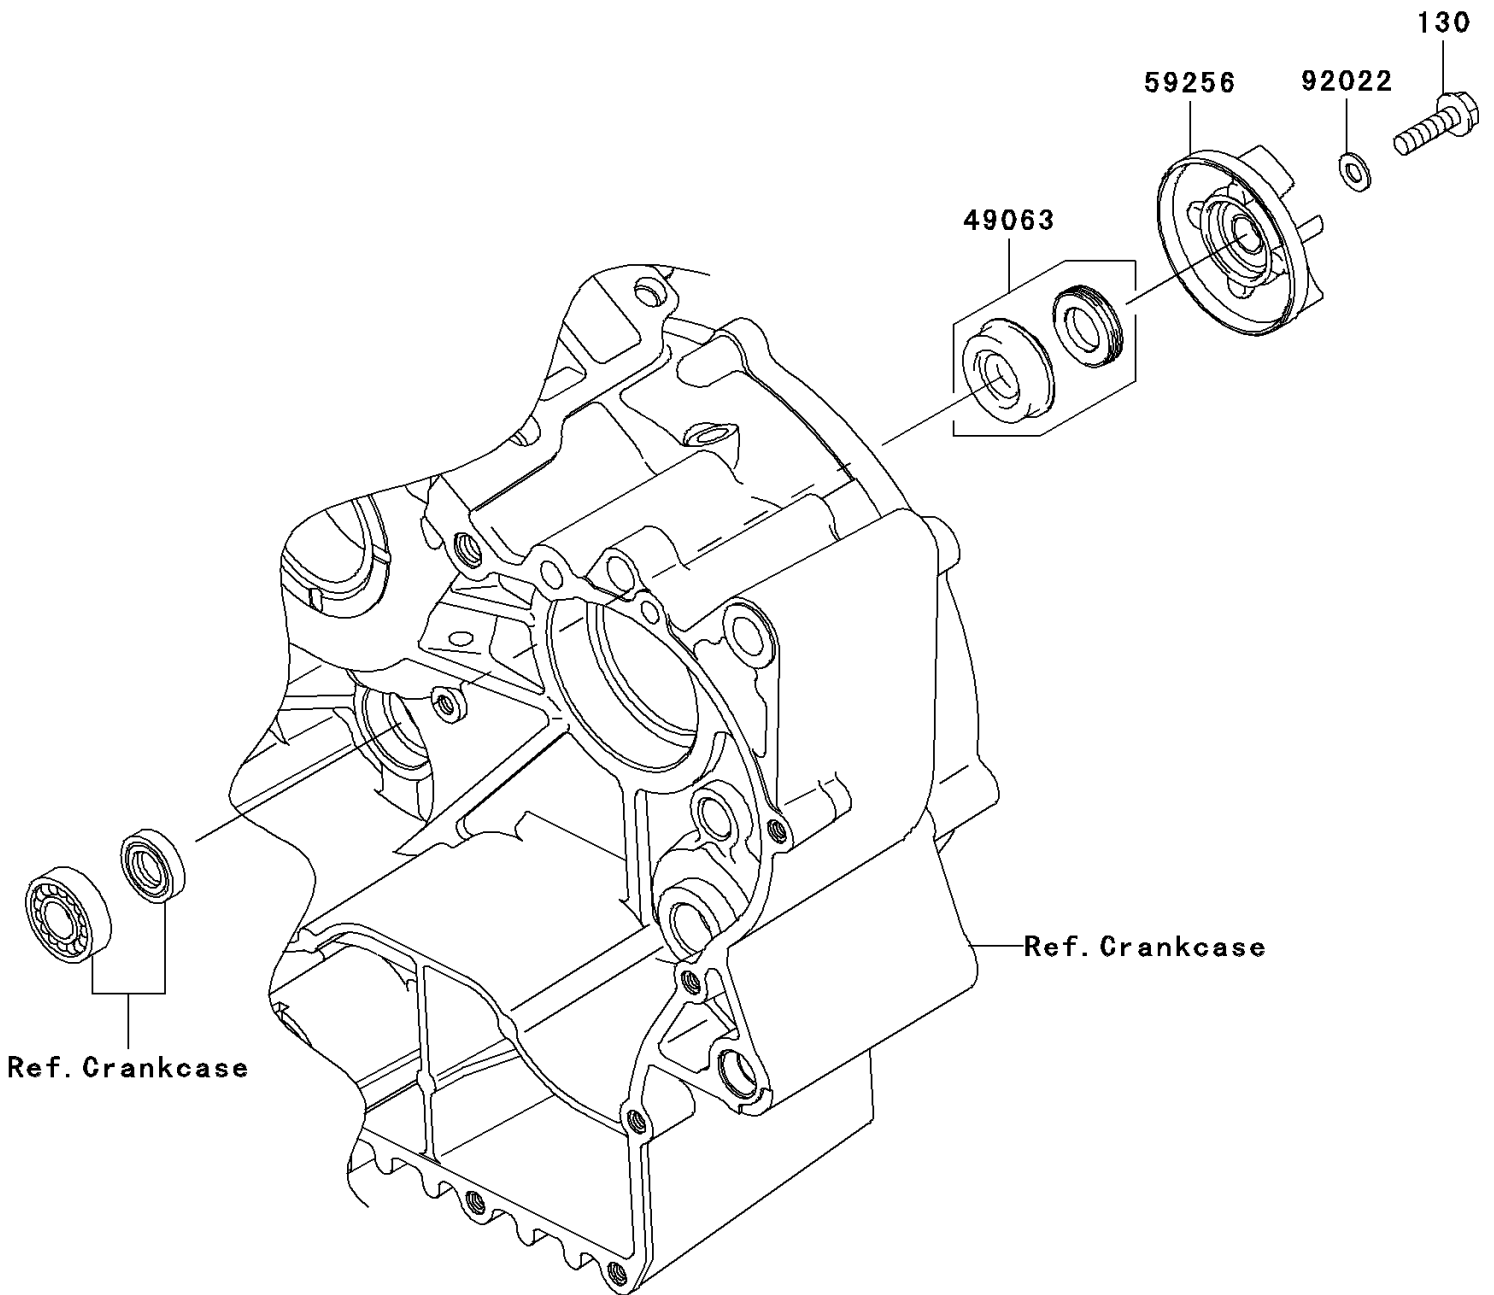

2006 Vulcan 900 Classic LT PARTS DIAGRAM

Water Pump

E3031

2006 Vulcan 900 Classic LT PARTS LIST

Water Pump

ITEM NAME	PART NUMBER	QUANTITY
BOLT-FLANGED,6X22 (Ref # 130)	130BA0622	1
SEAL-MECHANICAL,WATER (Ref # 49063)	49063-1055	1
IMPELLER (Ref # 59256)	59256-1073	1
WASHER,6.1X12X1 (Ref # 92022)	92022-077	1