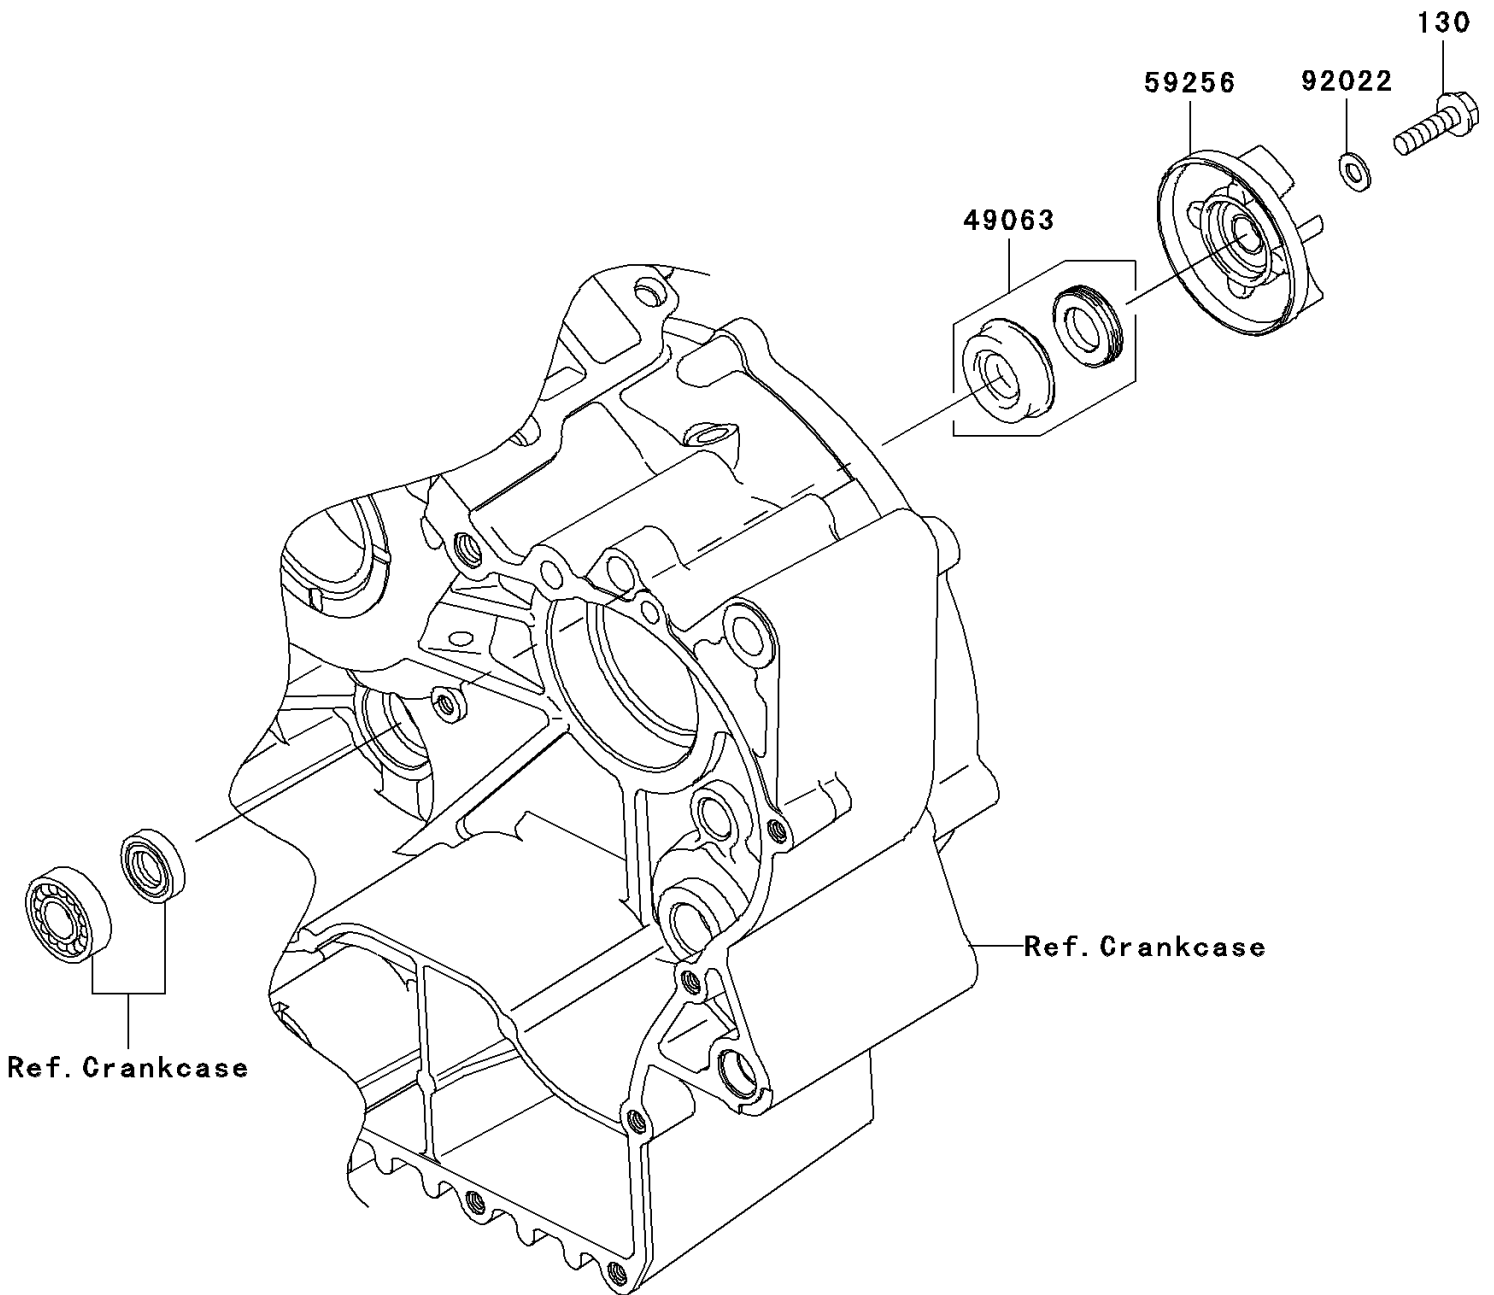

2009 Vulcan[®] 900 Classic LT PARTS DIAGRAM

Water Pump

E3031

2009 Vulcan® 900 Classic LT PARTS LIST

Water Pump

ITEM NAME	PART NUMBER	QUANTITY
BOLT-FLANGED,6X22 (Ref # 130)	130BA0622	1
SEAL-MECHANICAL,WATER (Ref # 49063)	49063-1055	1
IMPELLER (Ref # 59256)	59256-1073	1
WASHER,6.1X12X1 (Ref # 92022)	92022-077	1