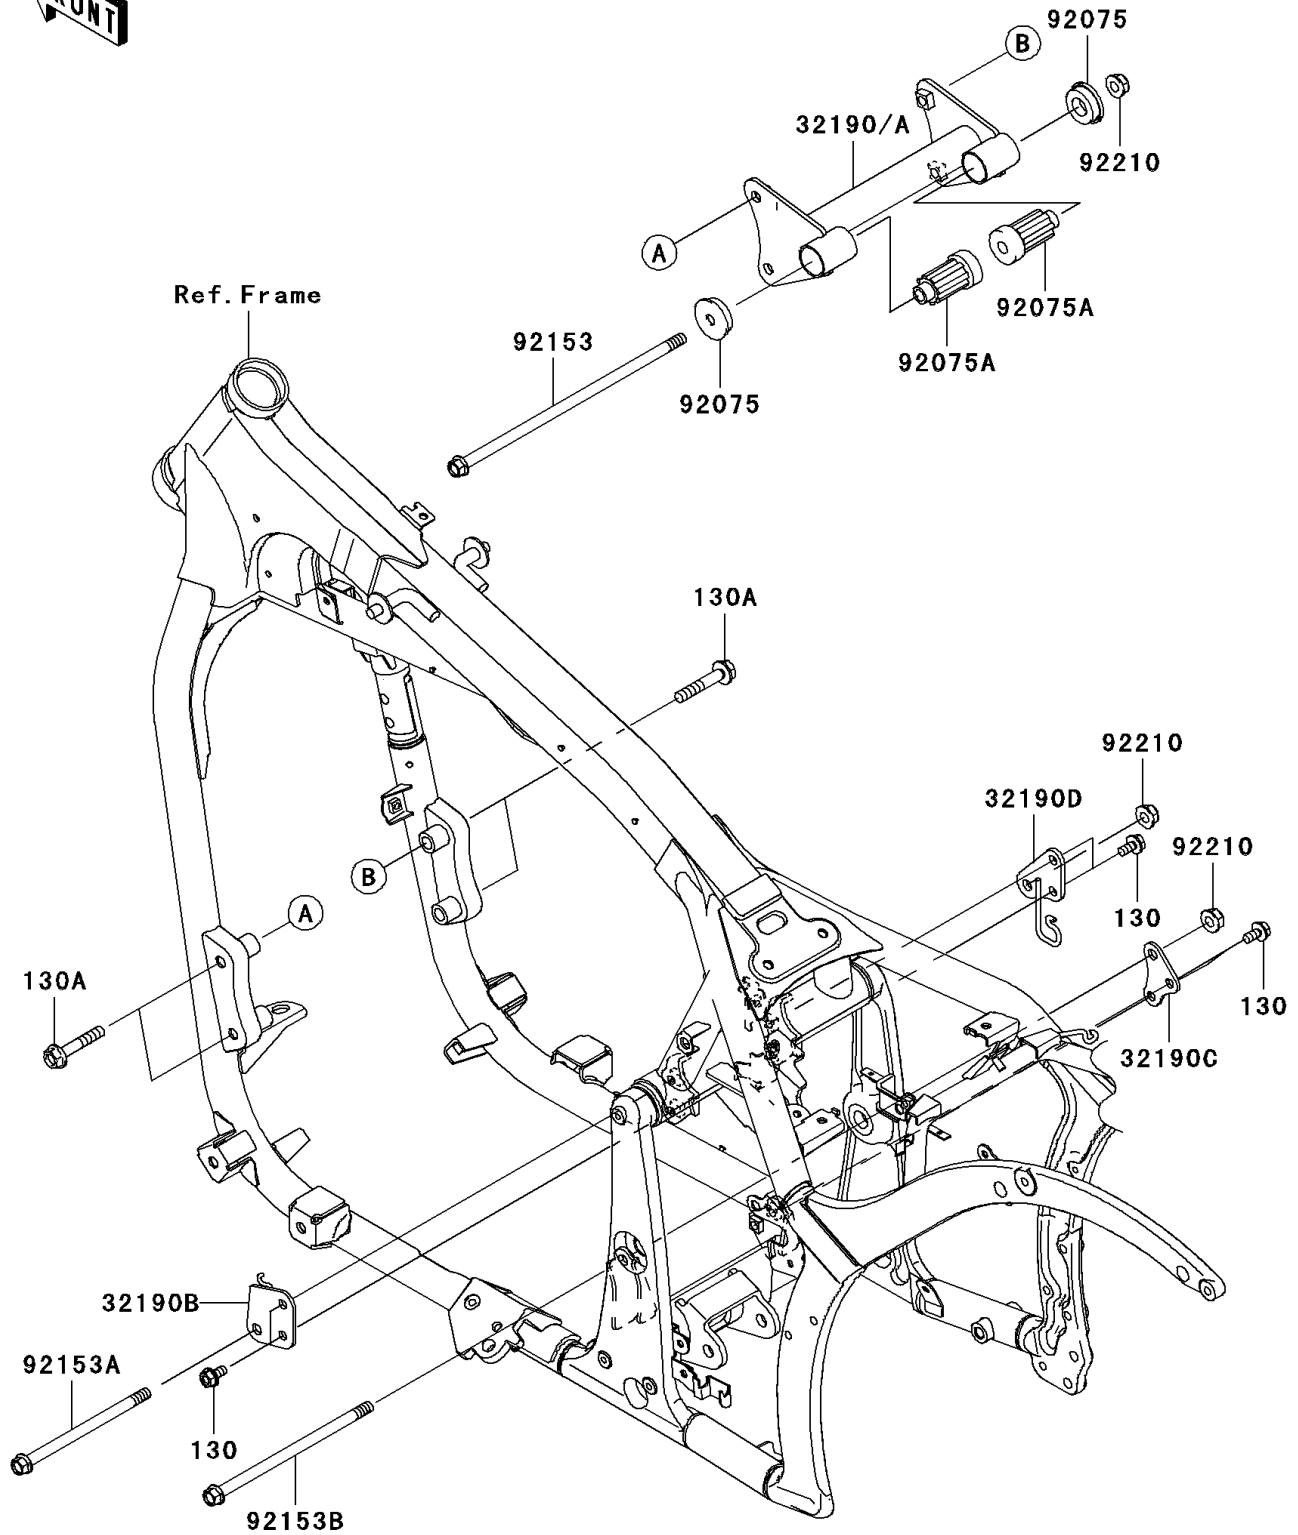

# 2010 Vulcan® 900 Classic LT PARTS DIAGRAM

Engine Mount

F2122

# 2010 Vulcan® 900 Classic LT PARTS LIST

Engine Mount

| ITEM NAME | PART NUMBER | QUANTITY |
|-----------|-------------|----------|
|-----------|-------------|----------|