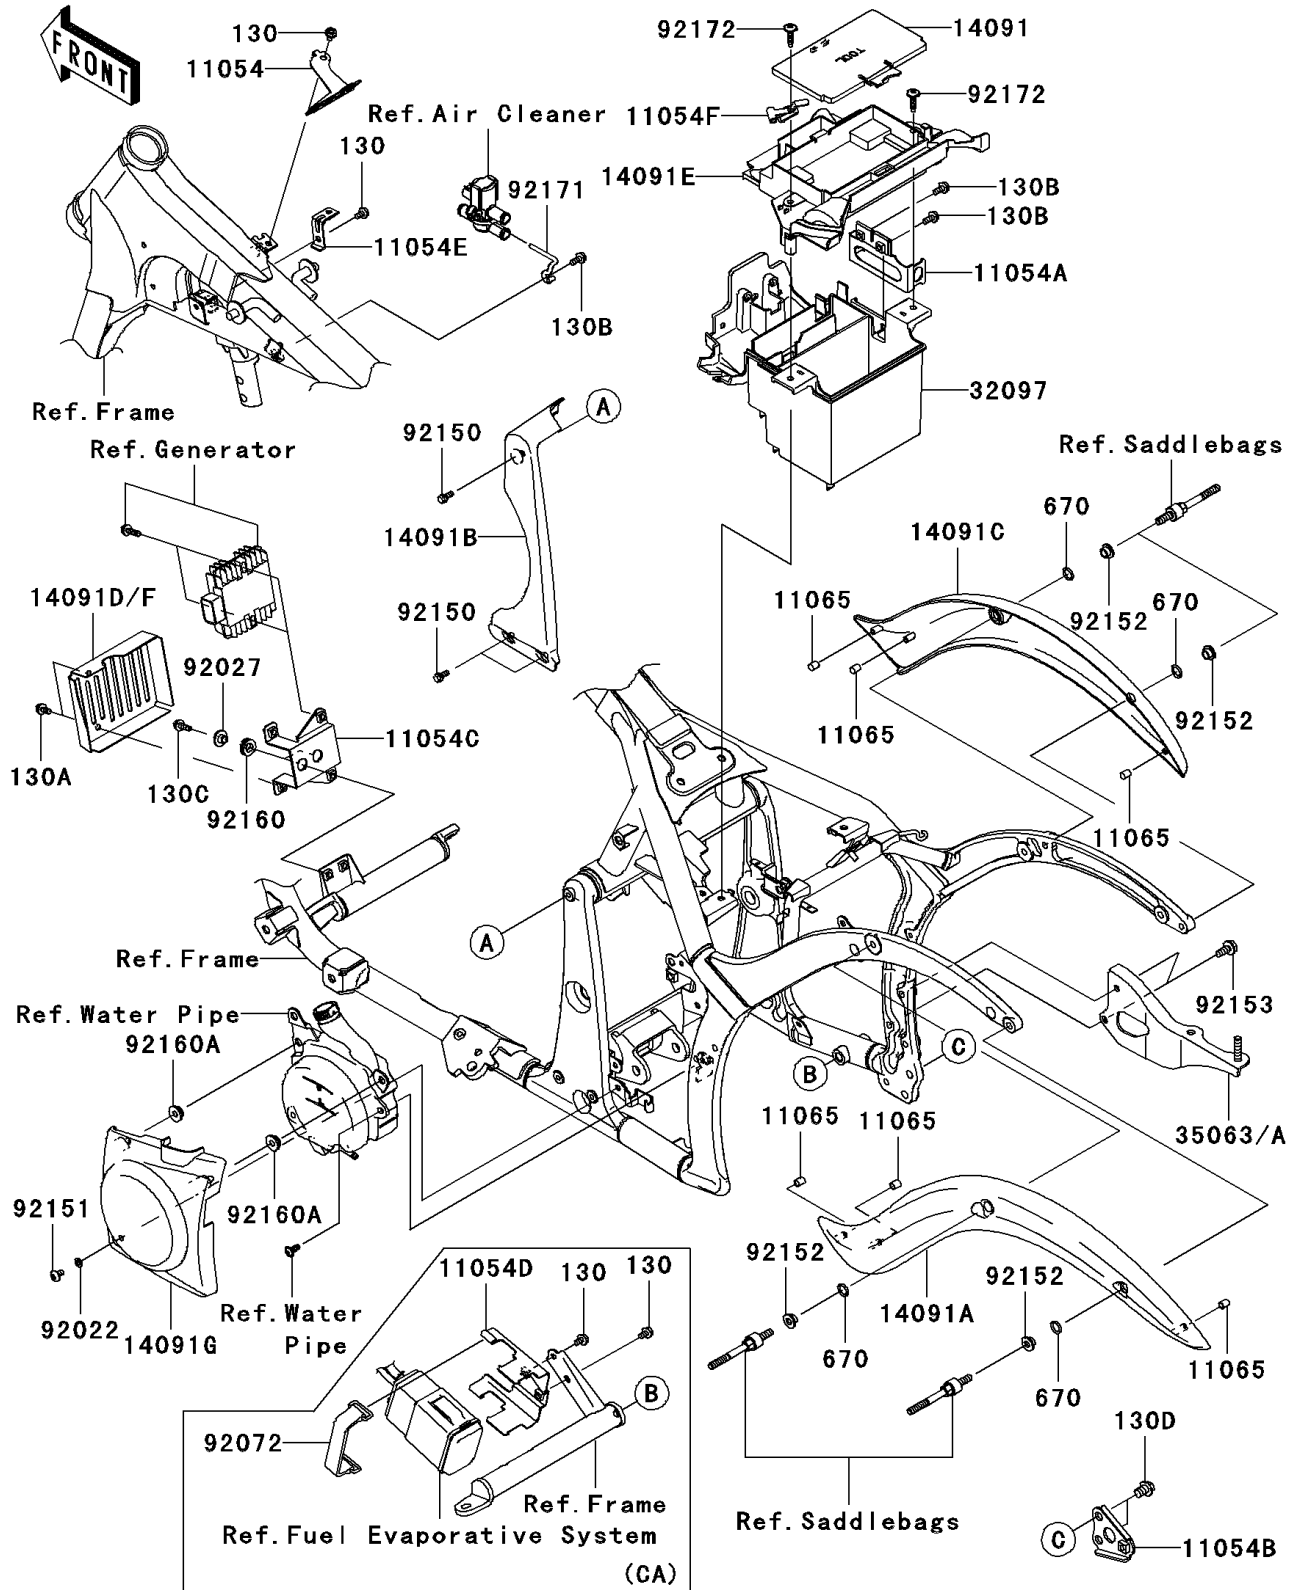

2007 Vulcan 900 Classic LT PARTS DIAGRAM

Frame Fittings

F2131

2007 Vulcan 900 Classic LT PARTS LIST

Frame Fittings

ITEM NAME	PART NUMBER	QUANTITY
BOLT-FLANGED,6X12 (Ref # 130A)	130BB0612	2
BOLT-FLANGED,6X14 (Ref # 130B)	130BB0614	3
BOLT-FLANGED,6X20 (Ref # 130C)	130BB0620	2
BOLT-FLANGED,10X14 (Ref # 130D)	130BB1014	2
O RING,12MM (Ref # 670)	670B2012	4
BRACKET,FRONT COUPLER (Ref # 11054)	11054-0119	1
BRACKET,RELAY BOX (Ref # 11054A)	11054-0120	1
BRACKET,MUFFLER (Ref # 11054B)	11054-0122	1
BRACKET,REGULATOR (Ref # 11054C)	11054-0124	1
BRACKET,BOOST SENSOR (Ref # 11054E)	11054-0736	1
BRACKET,HELMET LOCK (Ref # 11054F)	11054-0738	1
CAP (Ref # 11065)	11065-0156	6
COVER,TOOL CASE (Ref # 14091)	14091-0520	1
COVER,FENDER,LH (Ref # 14091A)	14091-0521	1
COVER,PIVOT (Ref # 14091B)	14091-0526	1
COVER,FENDER,RH (Ref # 14091C)	14091-0638	1
COVER,REGULATOR (Ref # 14091D)	14091-0639	1
COVER,BATTERY CASE&TOOL CASE (Ref # 14091E)	14091-0733	1
COVER,RESERVOIR TANK (Ref # 14091G)	14091-1628	1
CASE-BATTERY (Ref # 32097)	32097-0021	1
STAY,MUFFLER,F.S.BLACK (Ref # 35063)	35063-0342-11E	1
WASHER,6.2X11X1.5 (Ref # 92022)	92022-183	1
COLLAR,L=7.4 (Ref # 92027)	92027-1848	2
BOLT,FLANGED,6X14 (Ref # 92150)	92150-1689	3
BOLT,SOCKET,6X12 (Ref # 92151)	92151-1940	1
COLLAR (Ref # 92152)	92152-0381	4
BOLT,FLANGED,8X20 (Ref # 92153)	92153-1704	2
DAMPER (Ref # 92160)	92160-1278	2
DAMPER (Ref # 92160A)	92160-1613	2

2007 Vulcan 900 Classic LT PARTS LIST

Frame Fittings

ITEM NAME	PART NUMBER	QUANTITY
CLAMP (Ref # 92171)	92171-0600	1
SCREW,6X26 (Ref # 92172)	92172-0137	2
BOLT-FLANGED,6X10 (Ref # 130)	130BB0610	2
BOLT-FLANGED,6X10 (Ref # 130)	130BB0610	4
BRACKET,CANISTER (Ref # 11054D)	11054-0147	1
BAND (Ref # 92072)	92072-1384	1