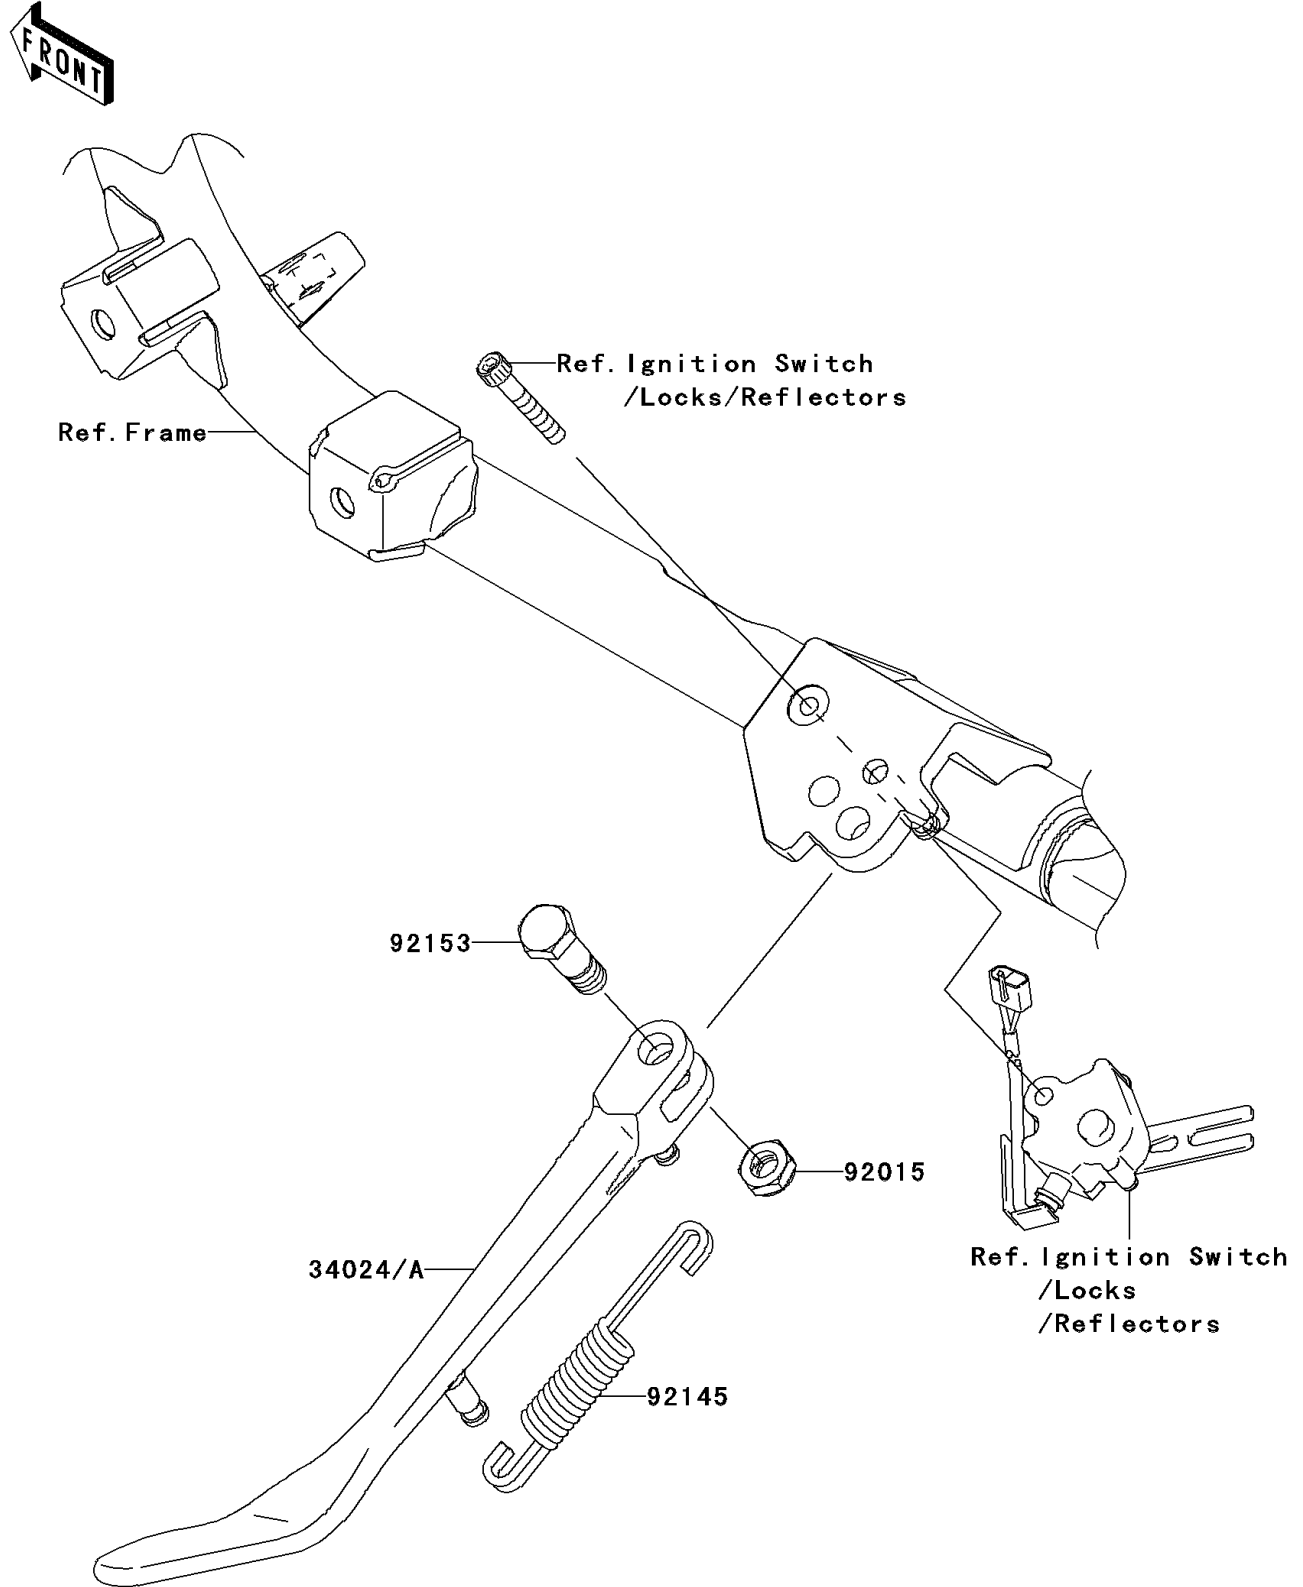

2007 Vulcan 900 Classic LT PARTS DIAGRAM

Stand(s)

F2190

2007 Vulcan 900 Classic LT PARTS LIST

Stand(s)

ITEM NAME	PART NUMBER	QUANTITY
STAND-SIDE (Ref # 34024)	34024-0014	1
NUT,LOCK,10MM,BLACK (Ref # 92015)	92015-1188	1
SPRING,SIDE STAND (Ref # 92145)	92145-0083	1
BOLT,SIDE STAND,10MM (Ref # 92153)	92153-1416	1