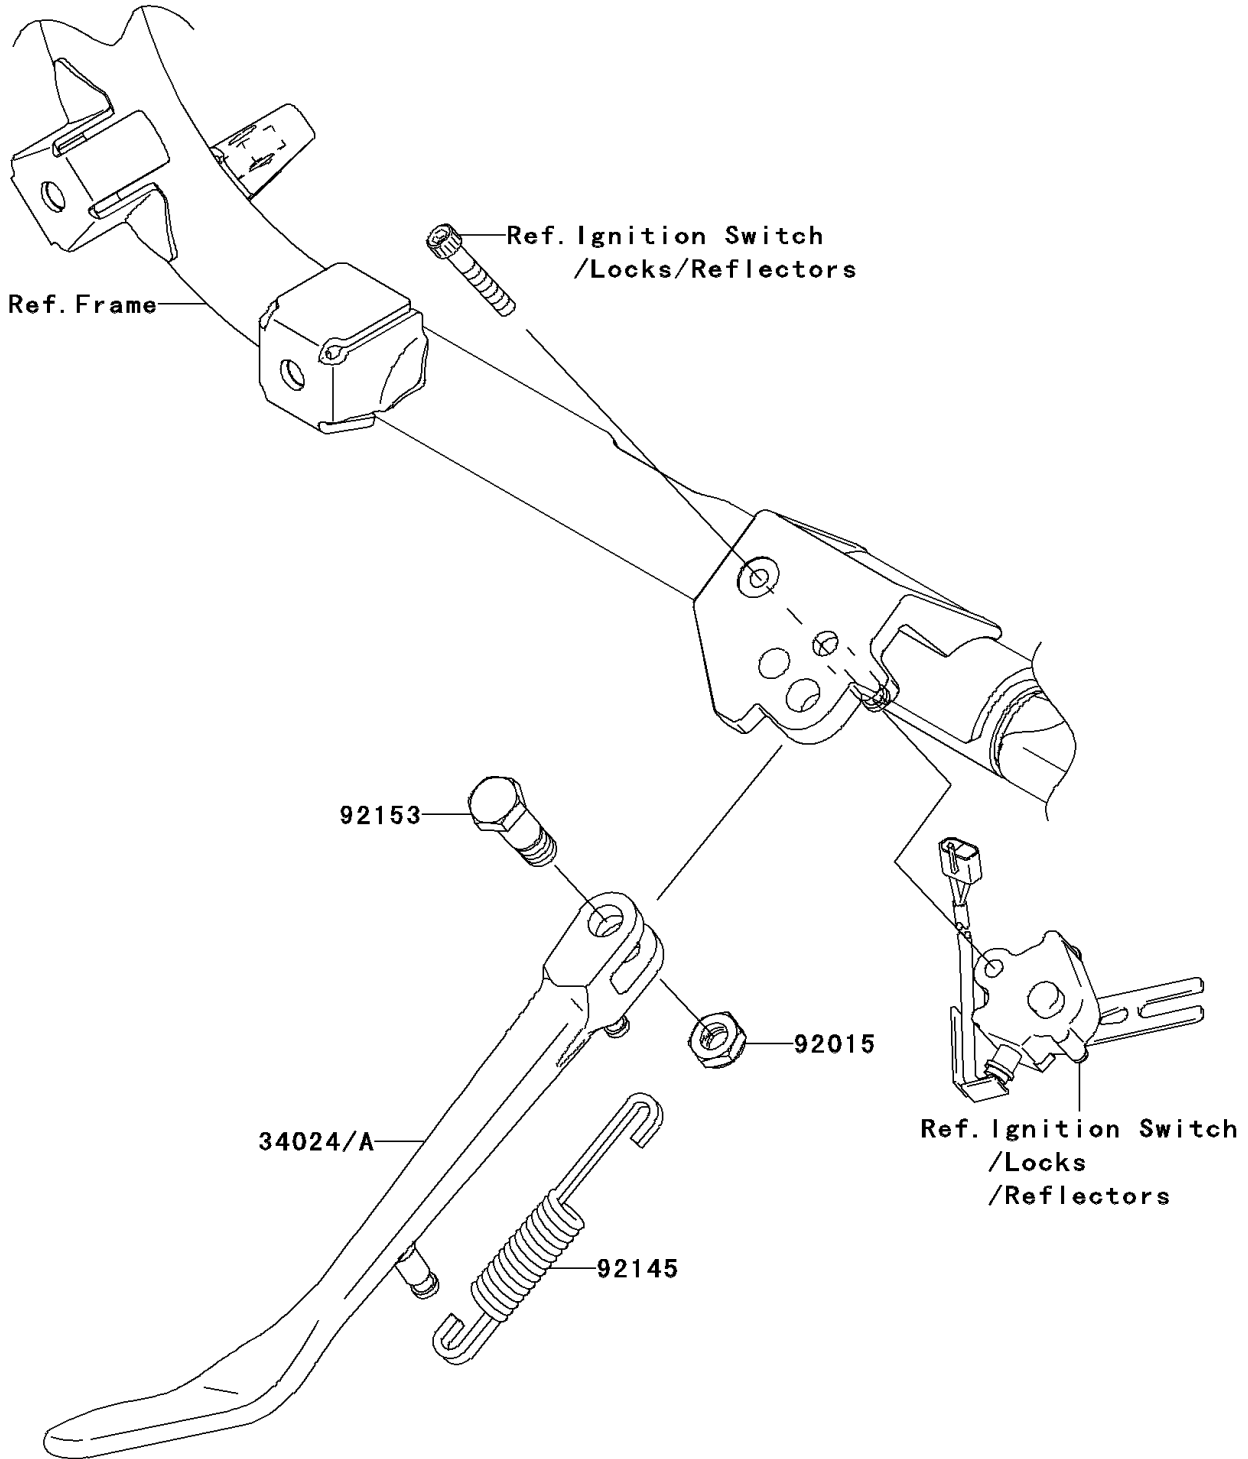

2009 Vulcan® 900 Classic LT PARTS DIAGRAM

Stand(s)

F2190

2009 Vulcan® 900 Classic LT PARTS LIST

Stand(s)

ITEM NAME	PART NUMBER	QUANTITY
STAND-SIDE (Ref # 34024)	34024-0014	1
NUT,LOCK,10MM,BLACK (Ref # 92015)	92015-1188	1
SPRING,SIDE STAND (Ref # 92145)	92145-0083	1
BOLT,SIDE STAND,10MM (Ref # 92153)	92153-1416	1