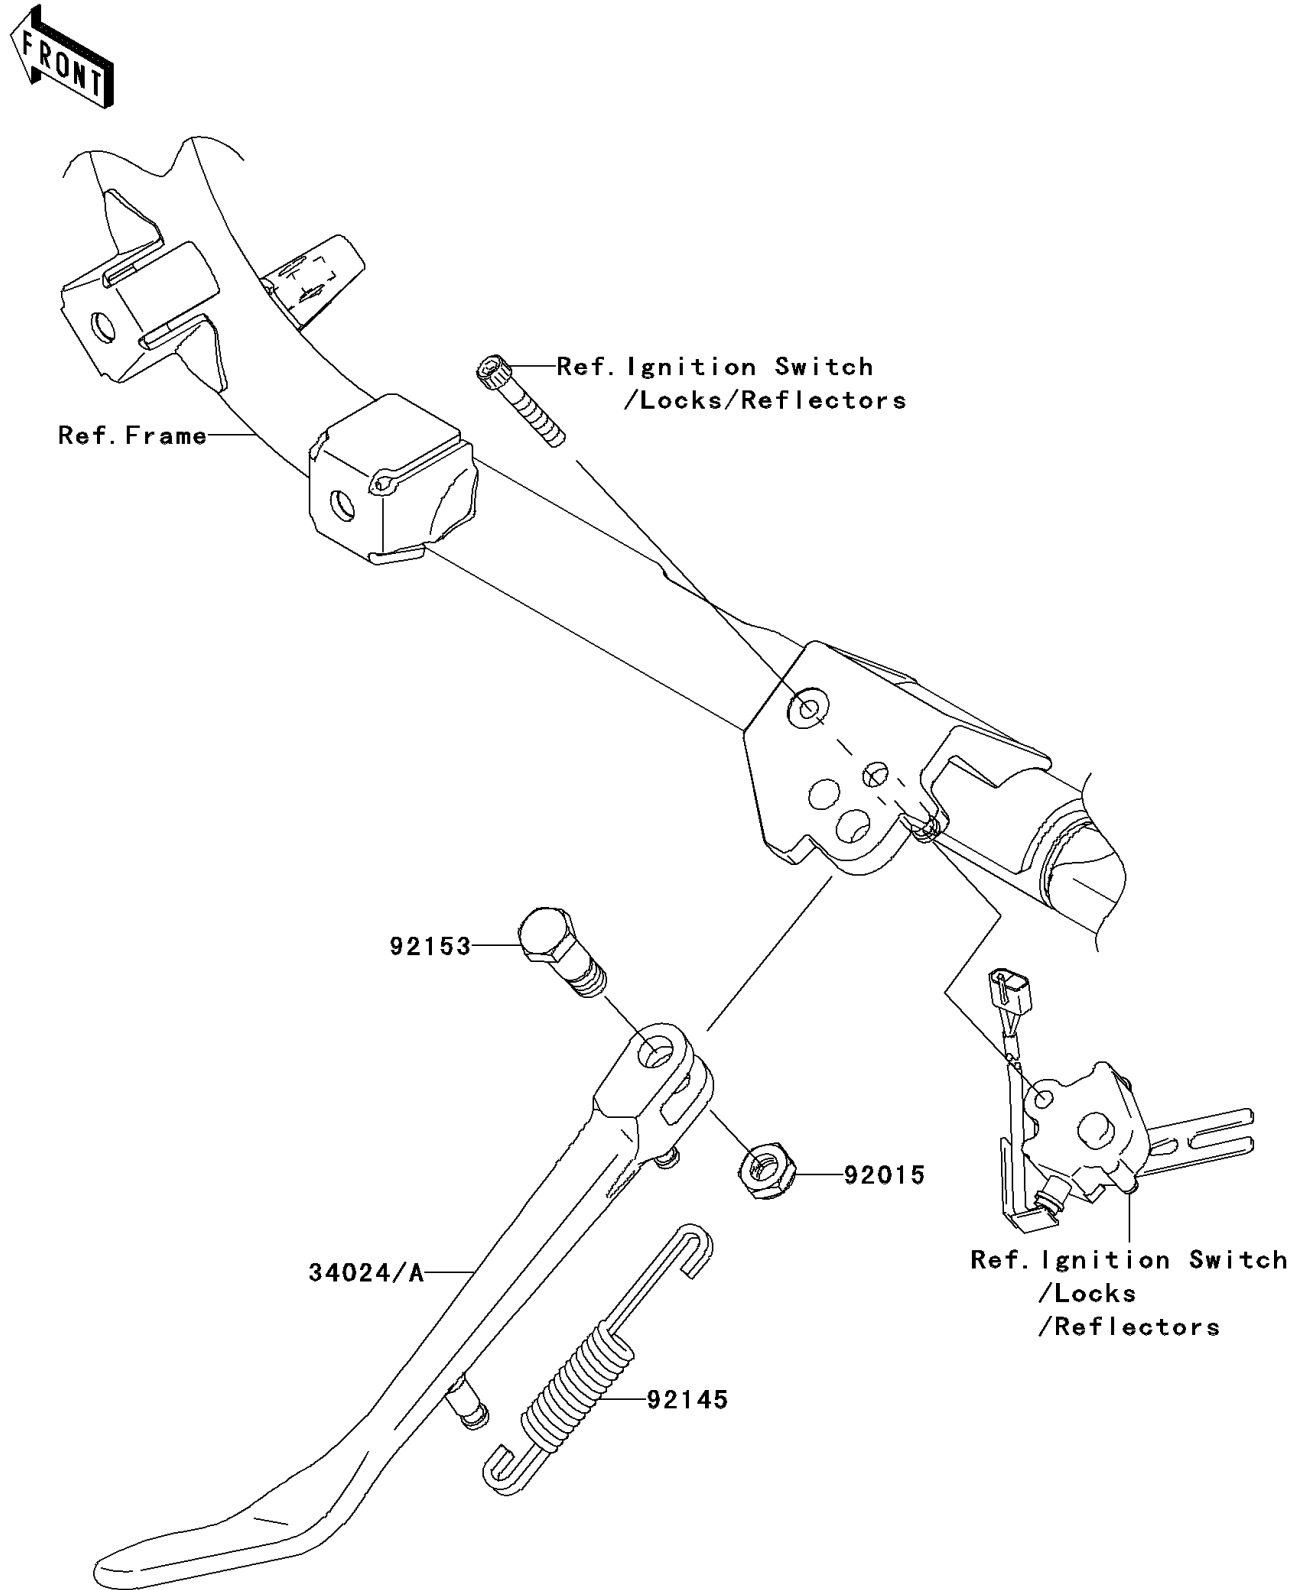

2009 Vulcan® 900 Classic LT PARTS DIAGRAM

Stand(s)

F2190

2009 Vulcan® 900 Classic LT PARTS LIST

Stand(s)

ITEM NAME	PART NUMBER	QUANTITY
STAND-SIDE (Ref # 34024)	34024-0014	1
NUT,LOCK,10MM,BLACK (Ref # 92015)	92015-1188	1
SPRING,SIDE STAND (Ref # 92145)	92145-0083	1
BOLT,SIDE STAND,10MM (Ref # 92153)	92153-1416	1