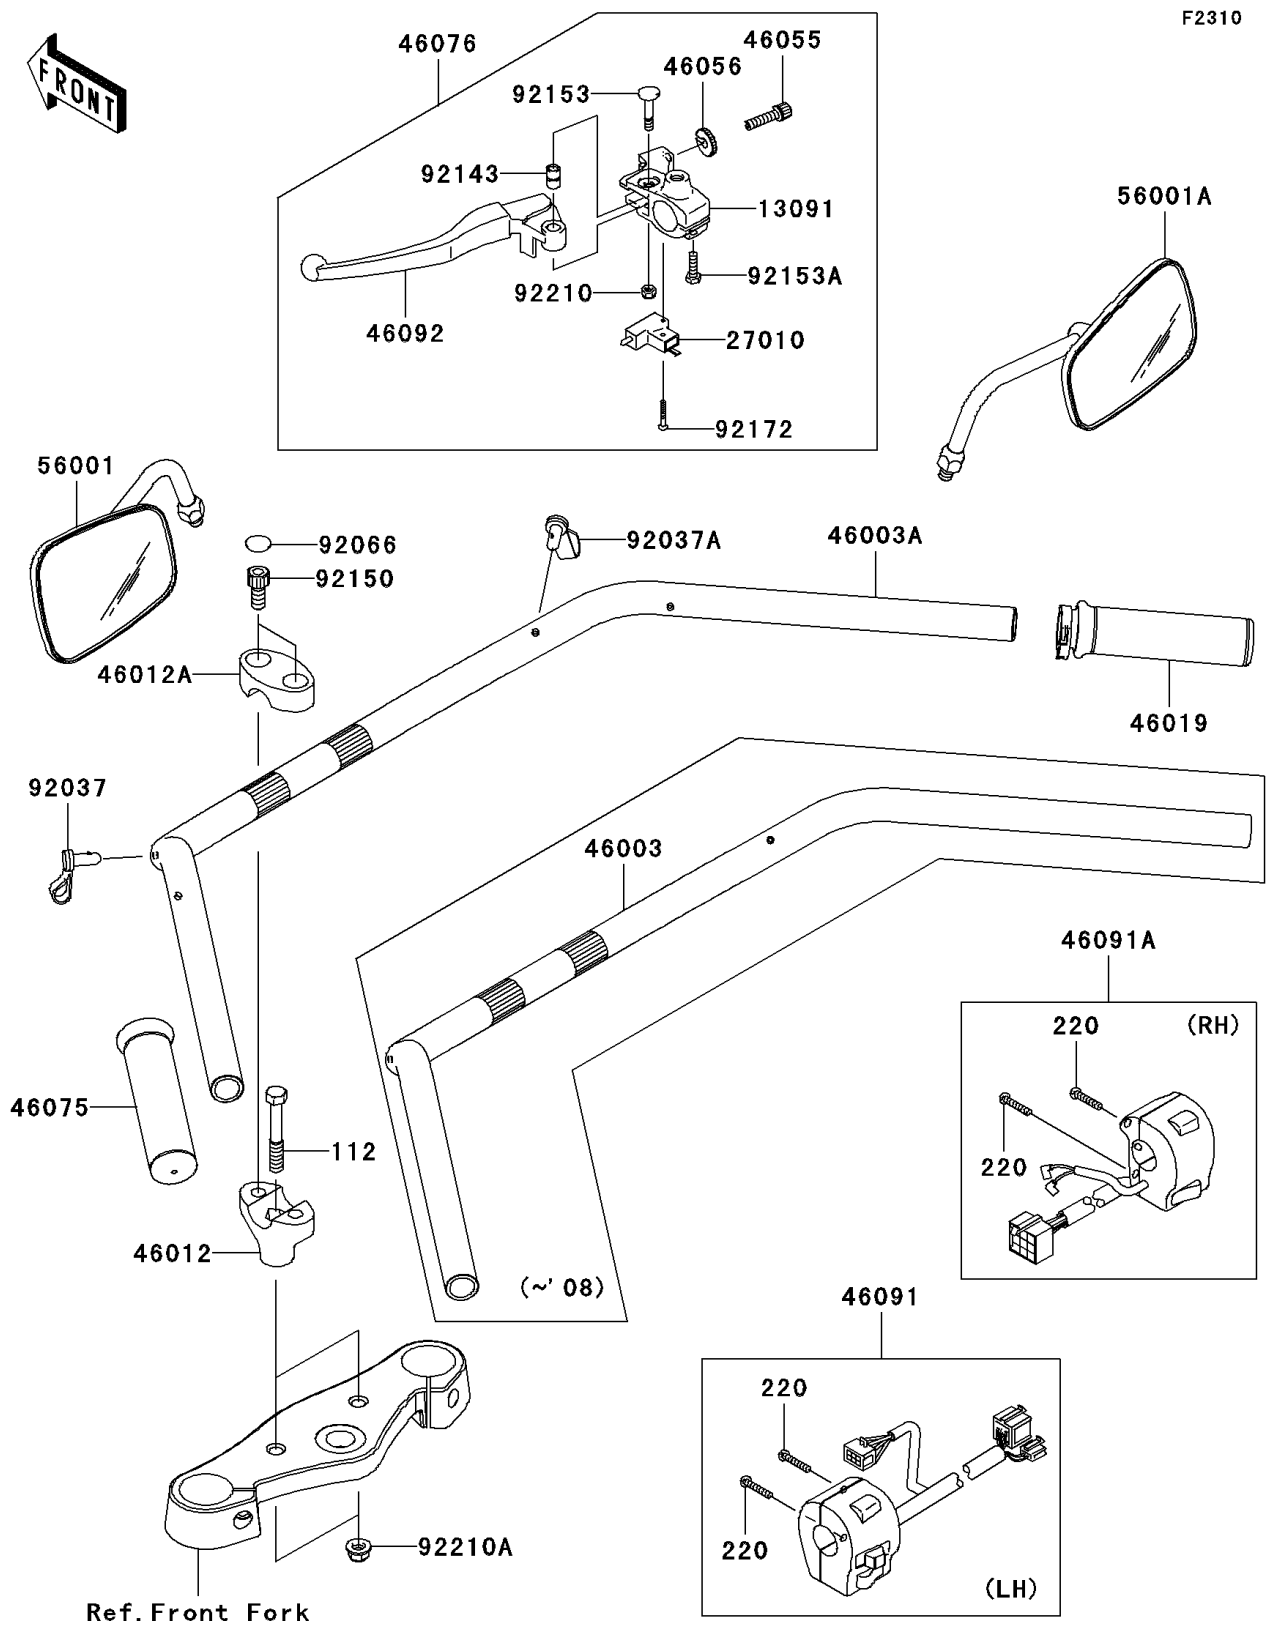

2010 Vulcan® 900 Classic LT PARTS DIAGRAM

Handlebar

2010 Vulcan® 900 Classic LT PARTS LIST

Handlebar

| ITEM NAME | PART NUMBER | QUANTITY |
|---|-------------|----------|
| BOLT-UPSET,10X65 (Ref # 112) | 112BA1065 | 2 |
| SCREW-PAN-CROSS,5X25 (Ref # 220) | 220R0525 | 4 |
| HOLDER,CLUTCH LEVER (Ref # 13091) | 13091-1632 | 1 |
| SWITCH,CLUTCH (Ref # 27010) | 27010-1268 | 1 |
| HANDLE (Ref # 46003A) | 46003-0155 | 1 |
| HOLDER-HANDLE,LWR (Ref # 46012) | 46012-1272 | 2 |
| HOLDER-HANDLE,UPP (Ref # 46012A) | 46012-1273 | 2 |
| GRIP-ASSY,THROTTLE (Ref # 46019) | 46019-1123 | 1 |
| SCREW,CABLE ADJUST,8MM (Ref # 46055) | 46055-003 | 1 |
| NUT,CABLE ADJUST LOCK,8MM (Ref # 46056) | 46056-005 | 1 |
| GRIP,LH (Ref # 46075) | 46075-1212 | 1 |
| LEVER-ASSY-GRIP,CLUTCH (Ref # 46076) | 46076-0010 | 1 |
| HOUSING-ASSY-CONTROL,LH (Ref # 46091) | 46091-0070 | 1 |
| HOUSING-ASSY-CONTROL,RH (Ref # 46091A) | 46091-0071 | 1 |
| LEVER-GRIP,CLUCTH (Ref # 46092) | 46092-1204 | 1 |
| MIRROR-ASSY,LH (Ref # 56001) | 56001-0063 | 1 |
| MIRROR-ASSY,RH (Ref # 56001A) | 56001-0064 | 1 |
| CLAMP,SPEED,L=58 (Ref # 92037) | 92037-1163 | 3 |
| CLAMP,SPEED,L=80.5 (Ref # 92037A) | 92037-1903 | 1 |
| PLUG (Ref # 92066) | 92066-1285 | 4 |
| COLLAR (Ref # 92143) | 92143-1351 | 1 |
| BOLT,SOCKET,10X23 (Ref # 92150) | 92150-1942 | 4 |
| BOLT,LEVER SET (Ref # 92153) | 92153-0716 | 1 |
| BOLT,6X20 (Ref # 92153A) | 92153-0721 | 1 |
| SCREW,3X20 (Ref # 92172) | 92172-0164 | 1 |
| NUT,LOCK,6MM (Ref # 92210) | 92210-0006 | 1 |
| NUT,LOCK,FLANGED,10MM (Ref # 92210A) | 92210-1139 | 2 |